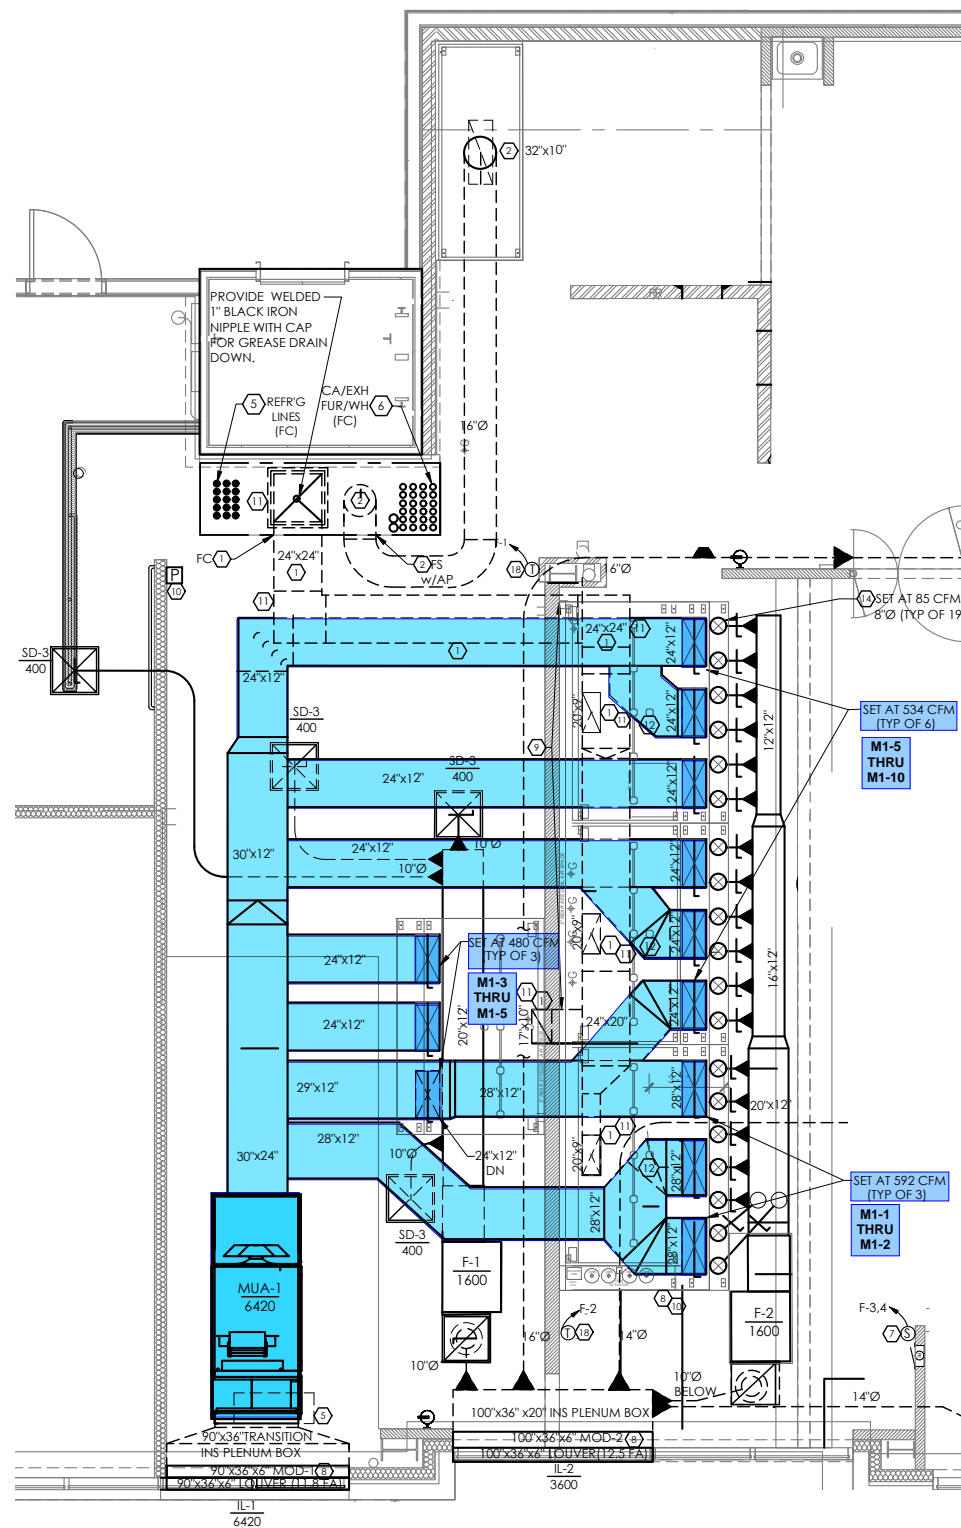

Kitchen Social (Montgomery, OH)

SUPPLY

MUA OA

EXHAUST

KITCHEN

 HVAC ROOF PLAN