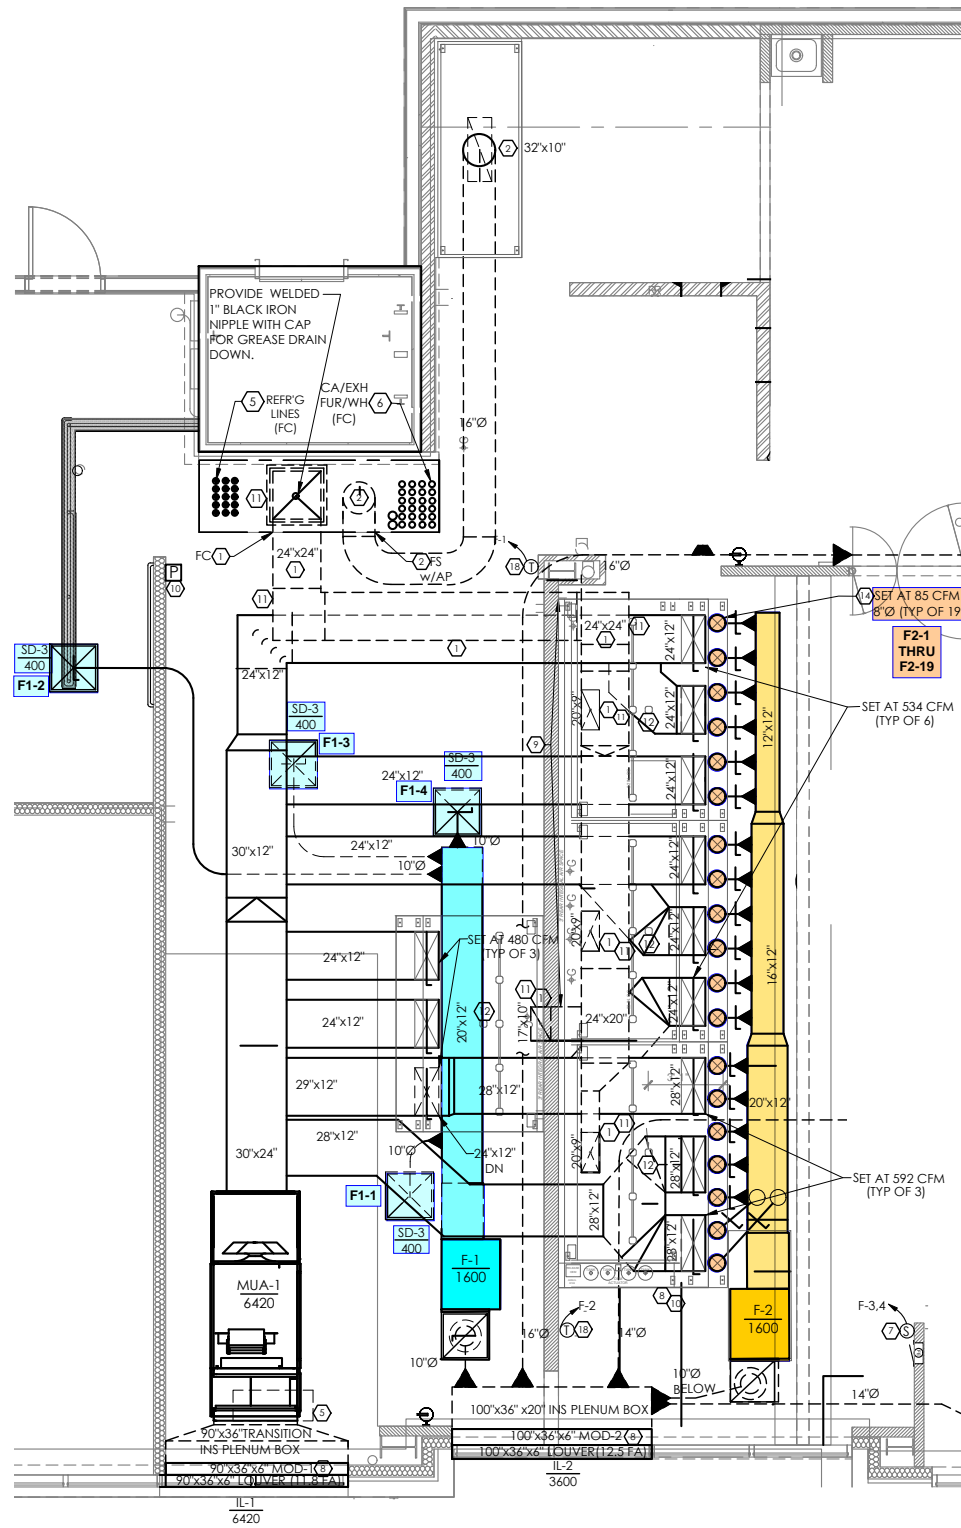

Kitchen Social (Montgomery, OH)

SUPPLY

MUA OA

EXHAUST

KITCHEN

 HVAC ROOF PLAN