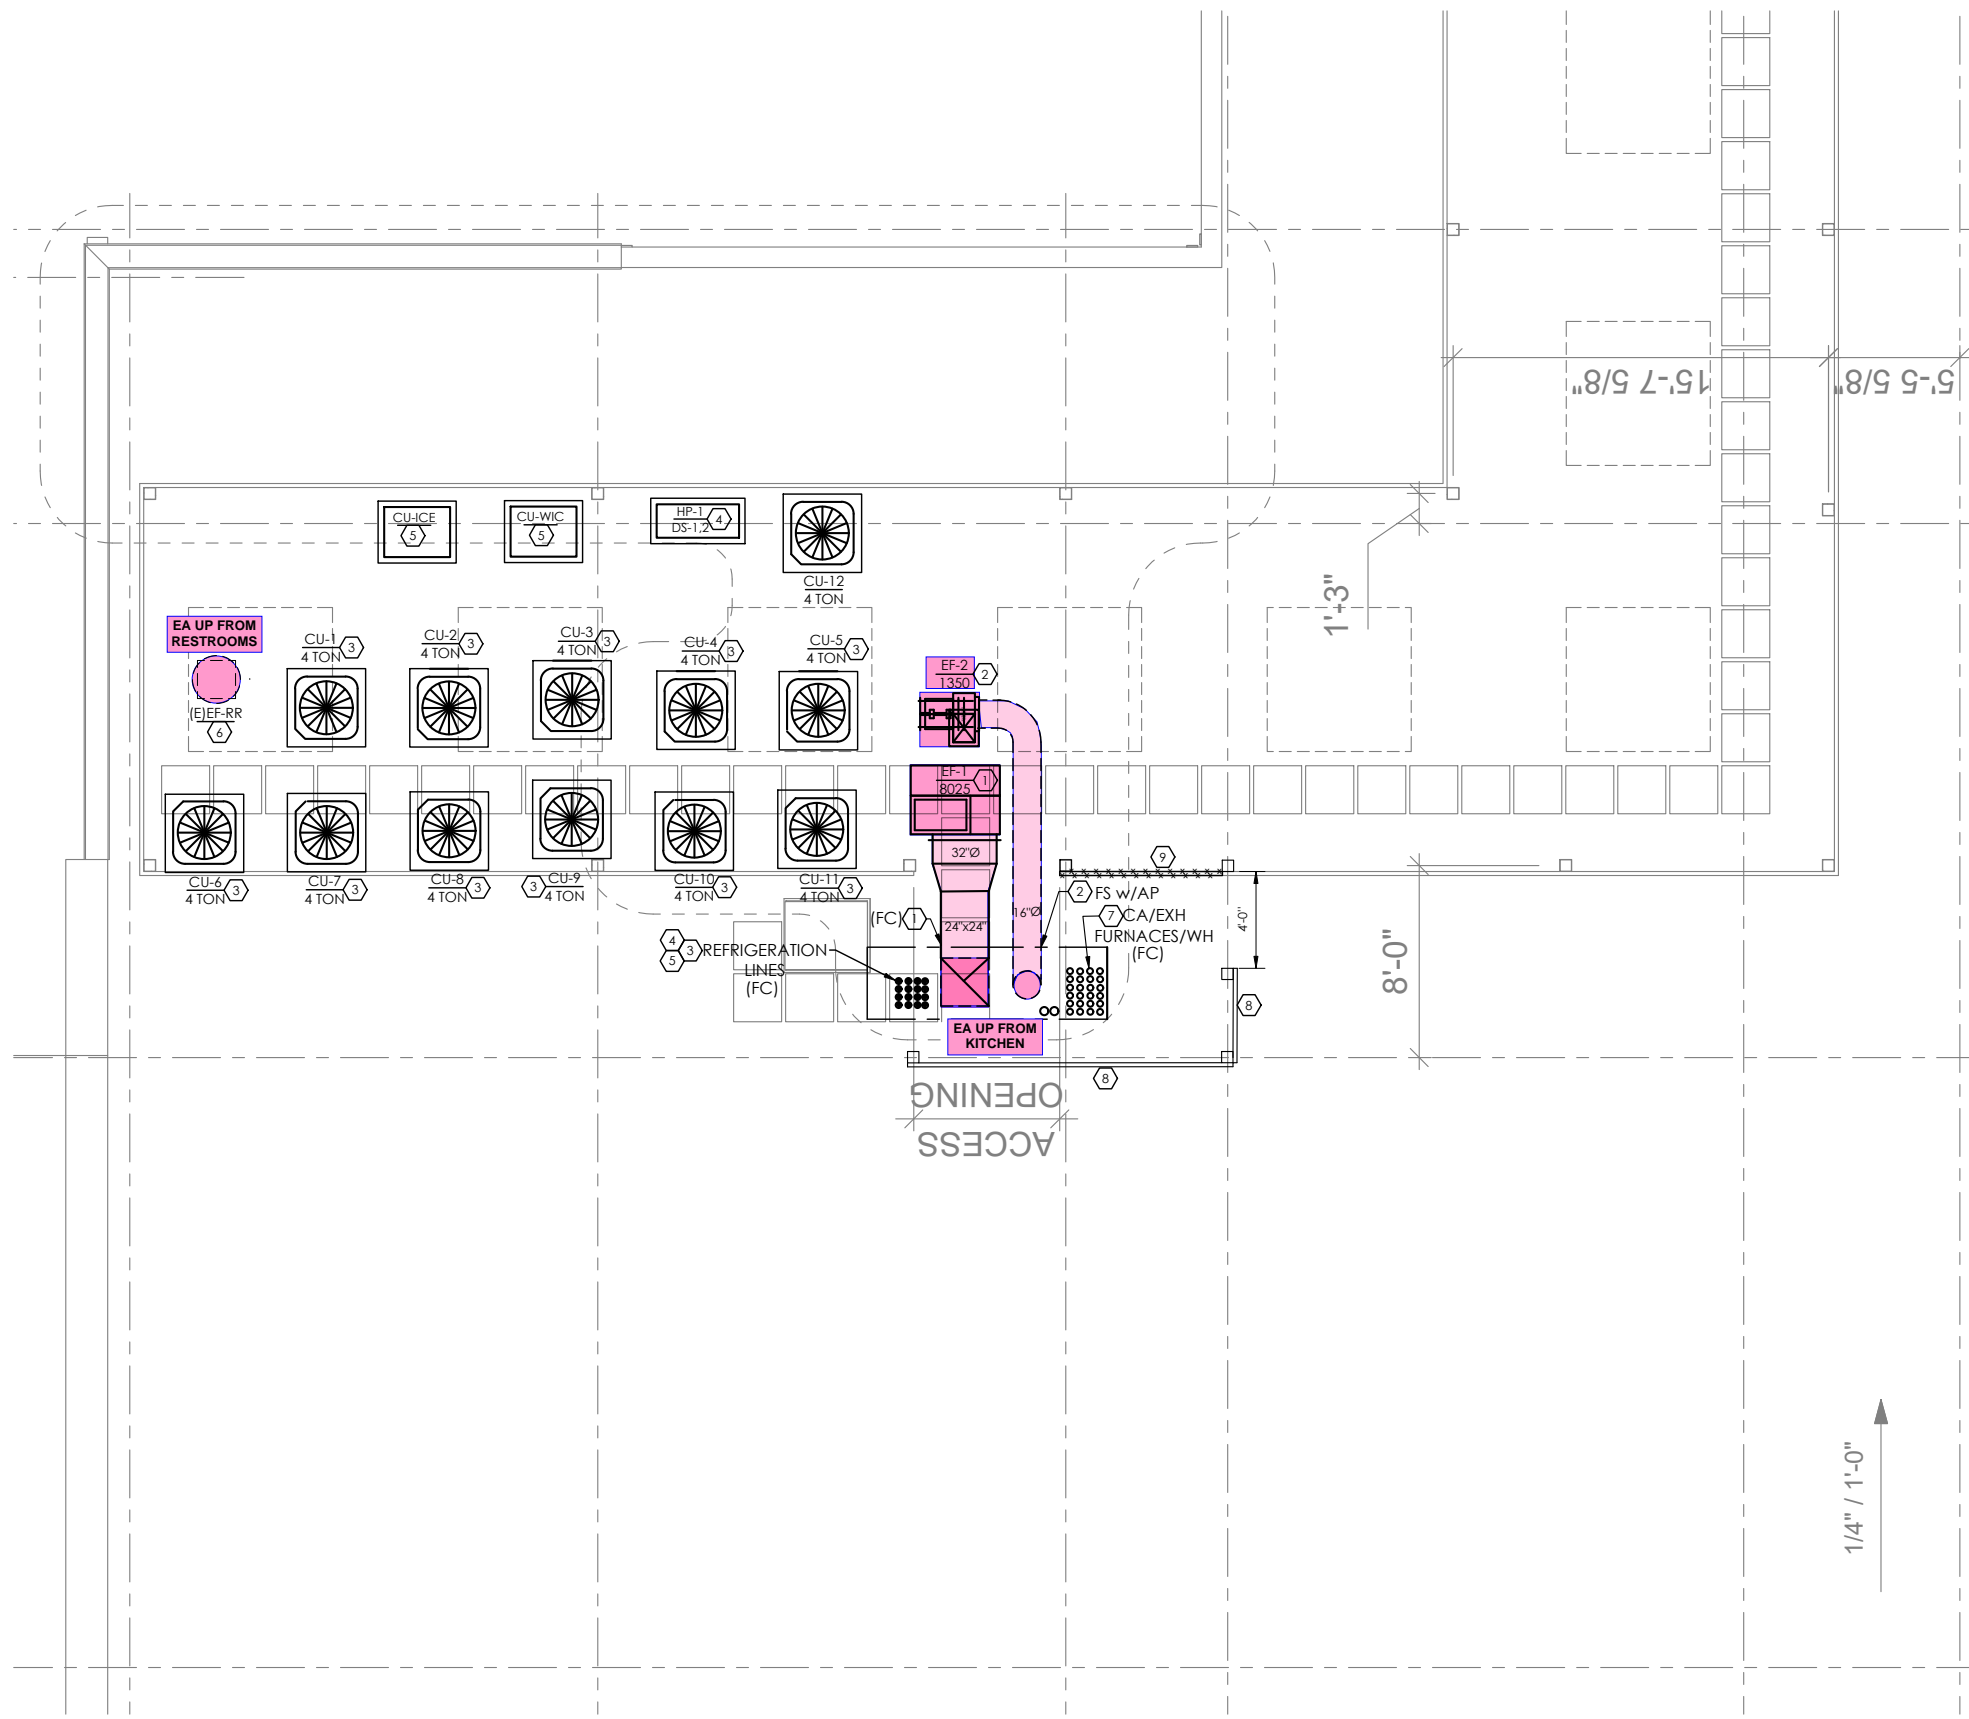

Kitchen Social (Montgomery, OH)

SUPPLY

MUA OA

EXHAUST

KITCHEN

 HVAC ROOF PLAN