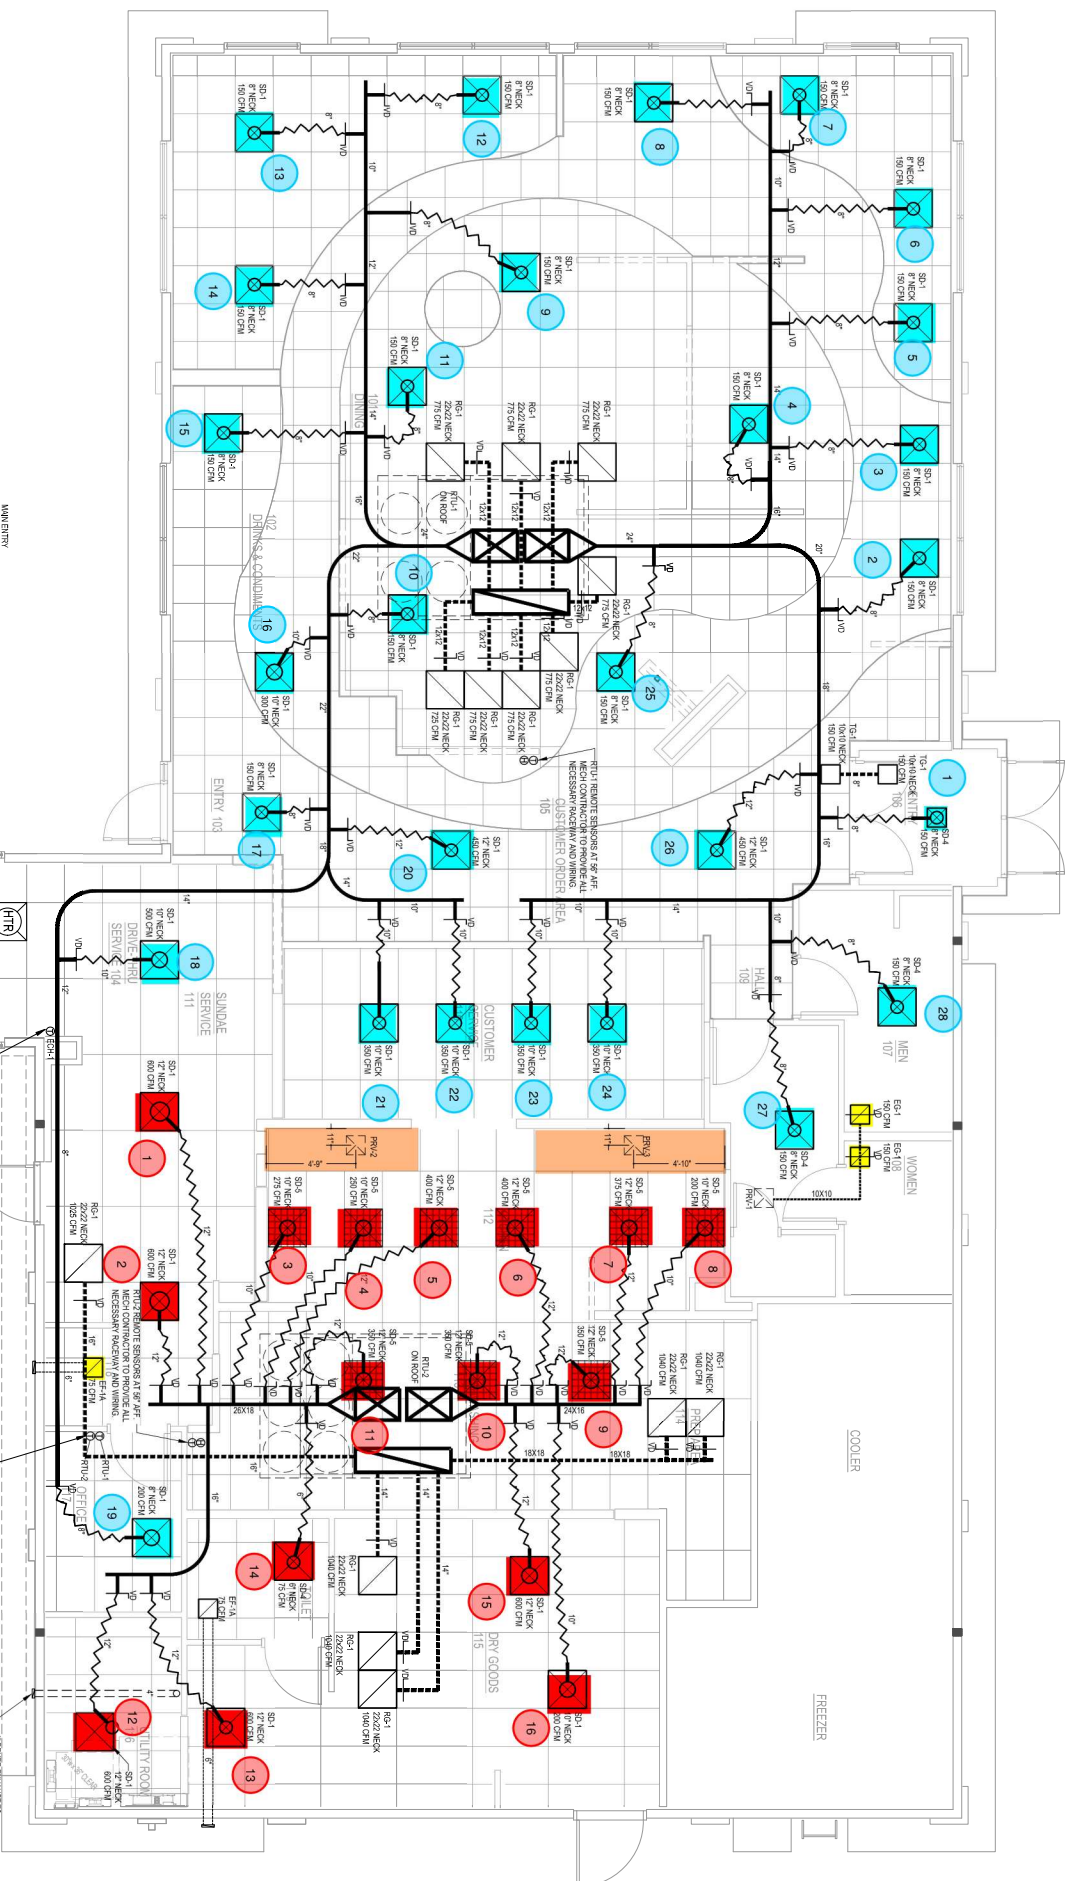

HVAC PLAN

CONTRACTOR TO COORDINATE WITH OWNER

STACK THROUGHOUTS VERTICAL COORDINATE LOCATION w/ F.O.S.

SEE SITE PLAN FOR NORTH ORIENTATION