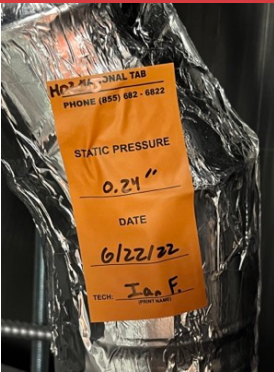

KBD DAMPER SETTING

BALANCING DAMPER

AC STICKER

EF STICKER

HOOD STICKER

CJ STICKER

SUN COAST PANEL STICKER