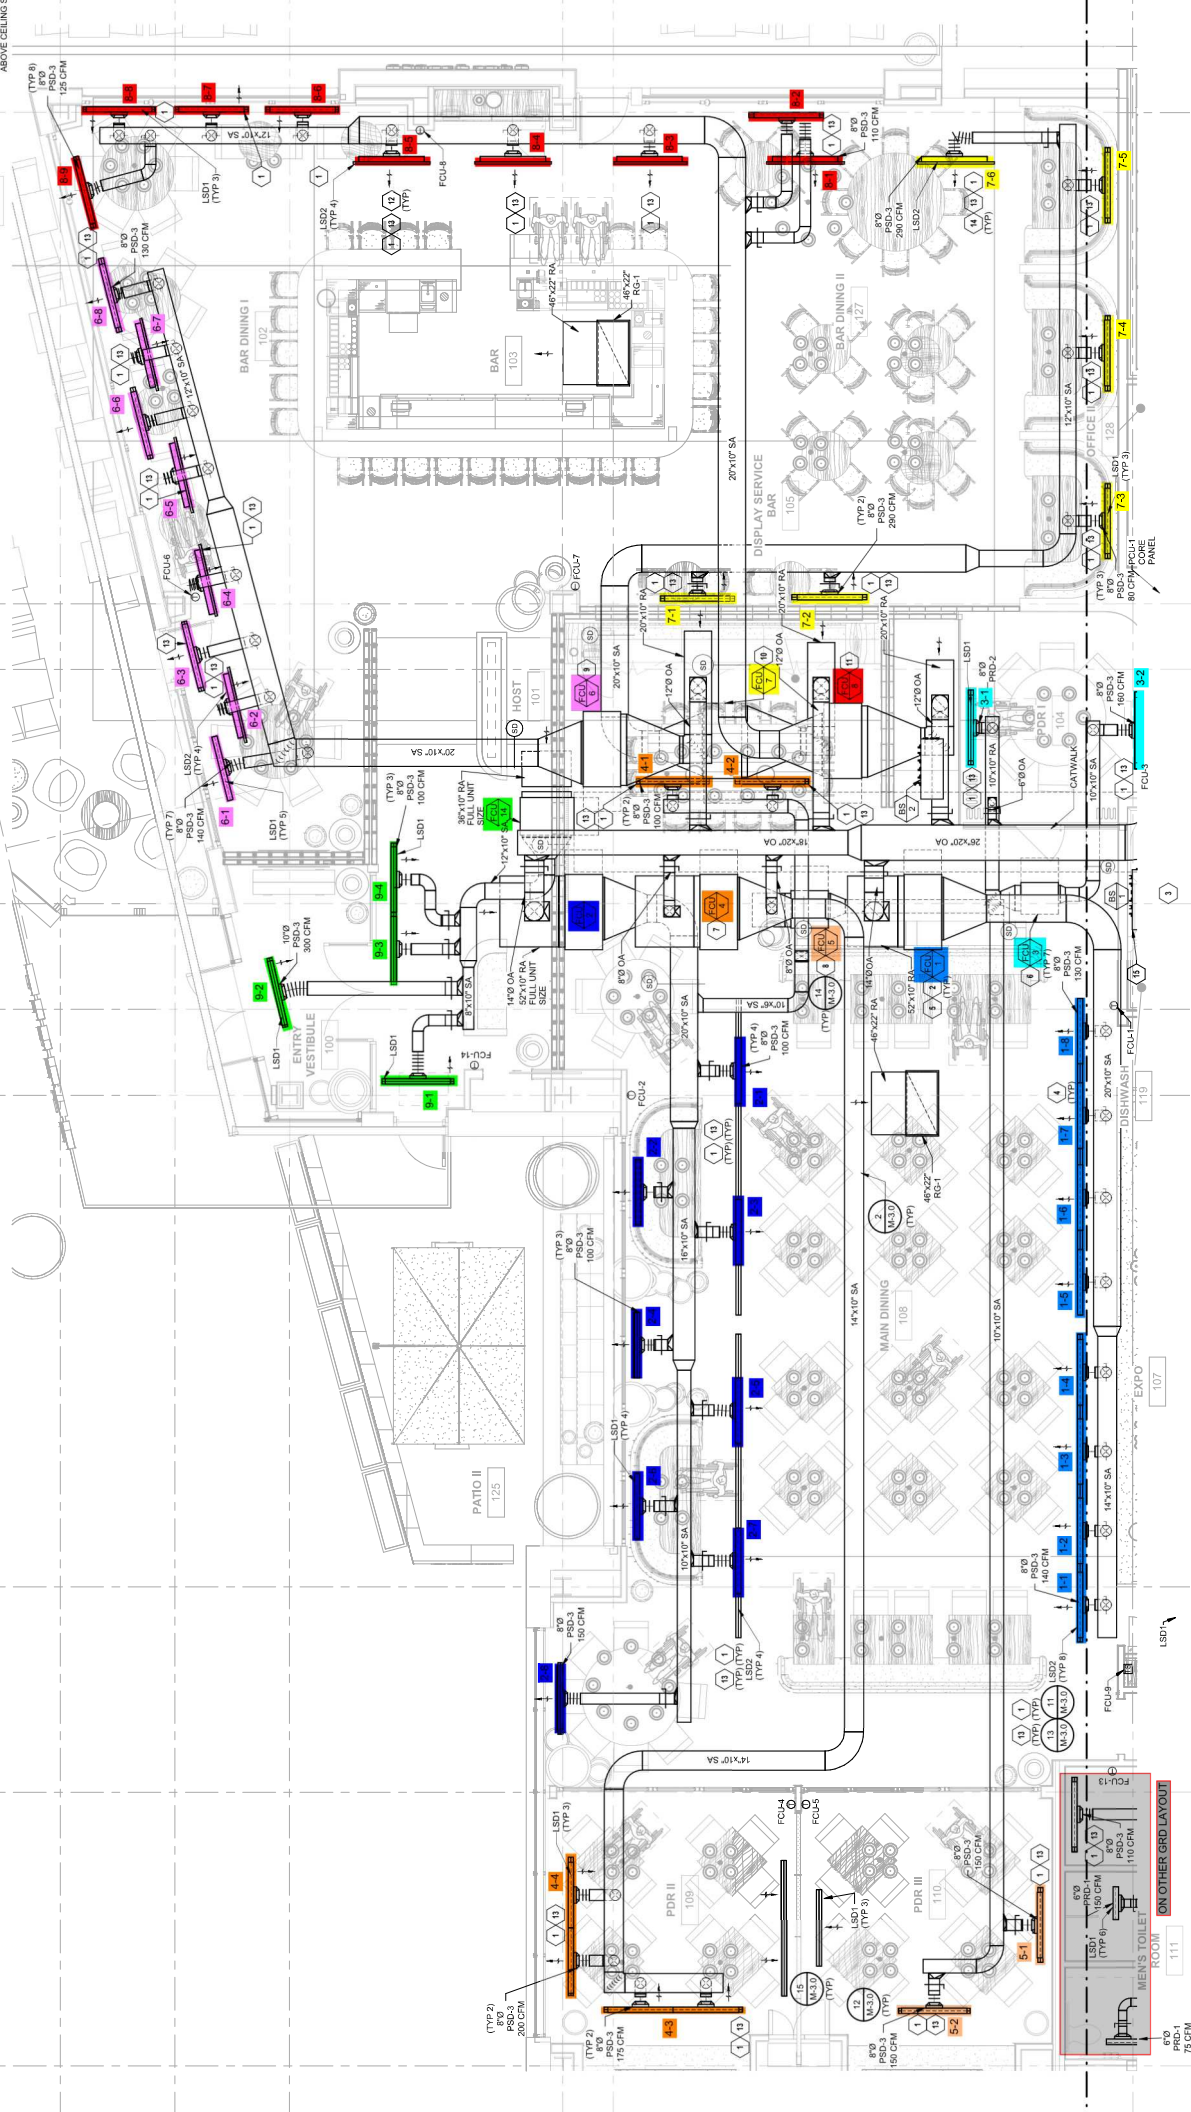

PATIO I
124

BAR DINING I
102

BAR
103

BAR DINING II
107

DISPLAY SERVICE
BAR
105

OFFICE I
123

OFFICE II
128

HOST
101

ENTRY
VESTIBULE
100

PATIO II
125

MAIN DINING
108

EXPO
107

DISHWASH
119

PDR II
109

PDR III
110

MEN'S TOILET
ROOM
111

ON OTHER GRID LAYOUT

ROOM
111

75 CFM

2
2.2
2.6
3
3.2
3.4
3.6
3.8
4
4.2
4.4
4.5
4.6
4.8