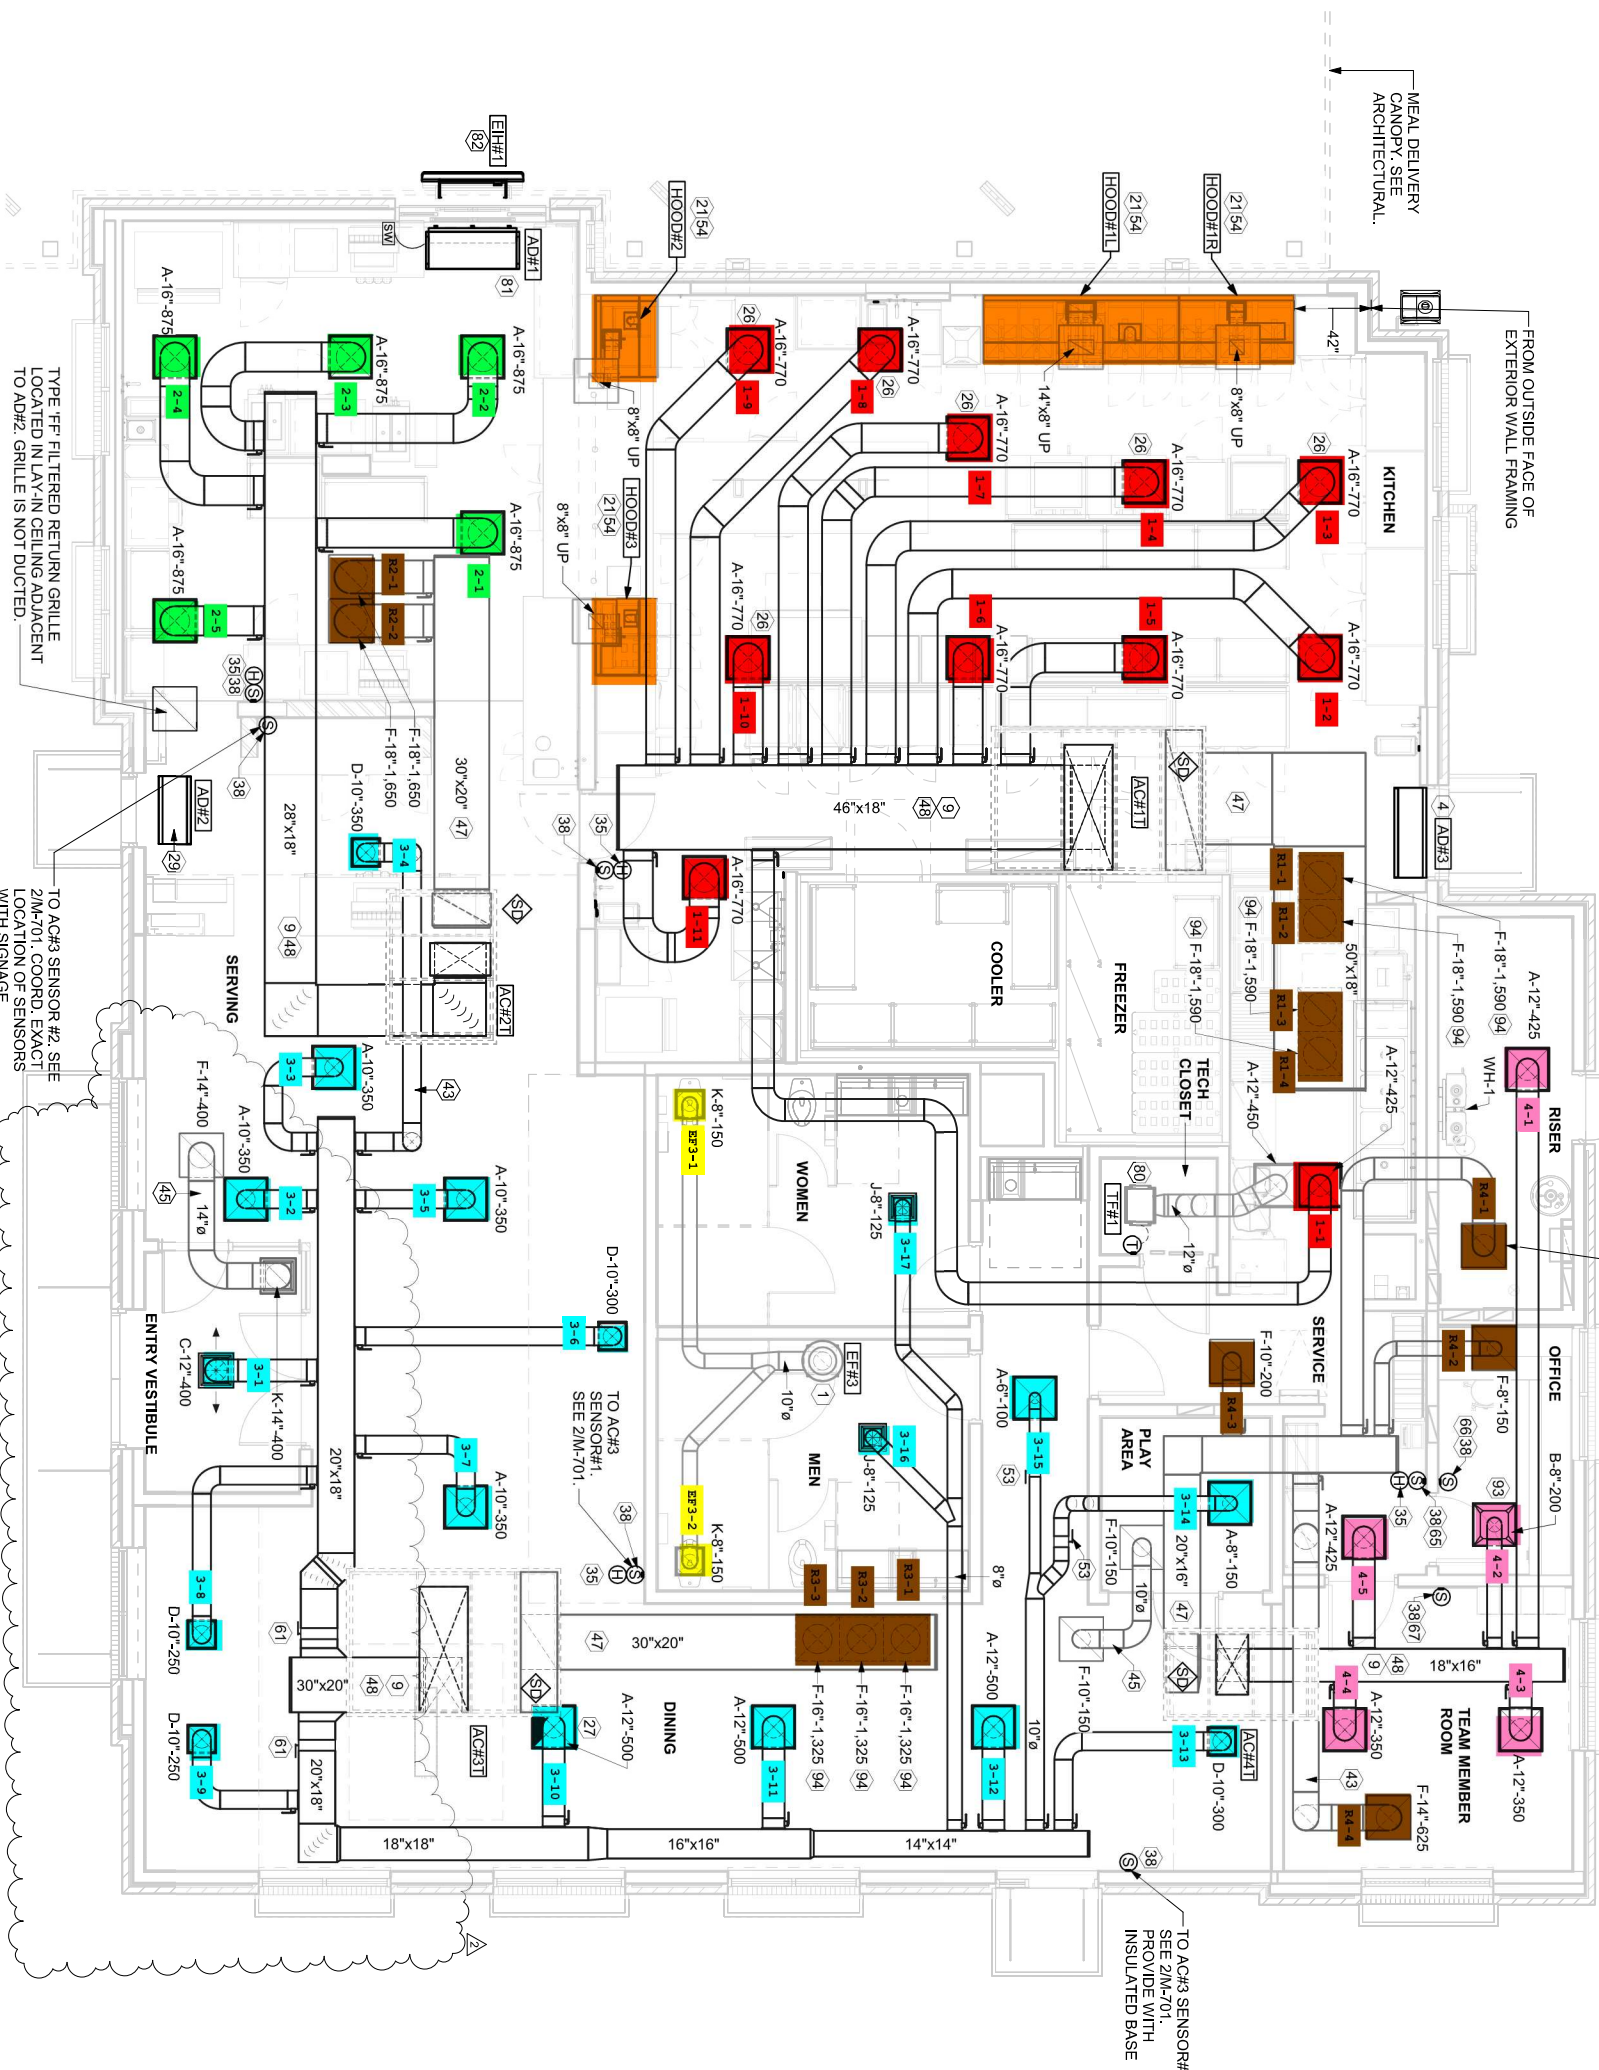

MEAL DELIVERY CANOPY, SEE ARCHITECTURAL.

FROM OUTSIDE FACE OF EXTERIOR WALL FRAMING

TYPE 'FF' FILTERED RETURN GRILLE LOCATED IN L.V. IN CEILING ADJACENT TO ADH#2. GRILLE IS NOT DUCTED.

TO AC#3 SENSOR #2, SEE 2/M-701, COORD. EXACT LOCATION OF SENSORS WITH SIGNAGE.

TO AC#3 SENSOR #1, SEE 2/M-701.

TO AC#3 SENSOR #3, SEE 2/M-701, PROVIDE WITH INSULATED BASE

TO AC#3 SENSOR #3, SEE 2/M-701, PROVIDE WITH INSULATED BASE

KITCHEN

OFFICE

TEAM MEMBER ROOM

WOMEN

MEN

DINING

COOLER

FREEZER

TECH CLOSET

SERVICE

ENTRY VESTIBULE

SERVING

HOOD#1L

HOOD#1R

HOOD#2L

HOOD#2R

HOOD#3L

HOOD#3R

ADH#1

ADH#2

ADH#3

AC#1T

AC#2T

AC#3T

AC#4T

AC#5T

AC#6T

AC#7T

AC#8T

AC#9T

AC#10T

AC#11T

AC#12T

AC#13T

AC#14T

AC#15T

AC#16T

AC#17T

AC#18T

AC#19T

AC#20T

AC#21T

AC#22T

AC#23T

AC#24T

AC#25T

AC#26T

AC#27T

AC#28T

AC#29T

AC#30T

AC#31T

AC#32T

AC#33T

AC#34T

AC#35T

AC#36T

AC#37T

AC#38T

AC#39T

AC#40T

AC#41T

AC#42T

AC#43T

AC#44T

AC#45T

AC#46T

AC#47T

AC#48T

AC#49T

AC#50T

AC#51T

AC#52T

AC#53T

AC#54T

AC#55T

AC#56T

AC#57T

AC#58T

AC#59T

AC#60T

AC#61T

AC#62T

AC#63T

AC#64T

AC#65T

AC#66T

AC#67T

AC#68T

AC#69T

AC#70T

AC#71T

AC#72T

AC#73T

AC#74T

AC#75T

AC#76T

AC#77T

AC#78T

AC#79T

AC#80T

AC#81T

AC#82T

AC#83T

AC#84T

AC#85T

AC#86T

AC#87T

AC#88T

AC#89T

AC#90T

AC#91T

AC#92T

AC#93T

AC#94T

AC#95T

AC#96T

AC#97T

AC#98T

AC#99T

AC#100T

AC#101T

AC#102T

AC#103T

AC#104T

AC#105T

AC#106T

AC#107T

AC#108T

AC#109T

AC#110T

AC#111T

AC#112T

AC#113T

AC#114T

AC#115T

AC#116T

AC#117T

AC#118T

AC#119T

AC#120T

AC#121T

AC#122T

AC#123T

AC#124T

AC#125T

AC#126T

AC#127T

AC#128T

AC#129T

AC#130T

AC#131T

AC#132T

AC#133T

AC#134T

AC#135T

AC#136T

AC#137T

AC#138T

AC#139T

AC#140T

AC#141T

AC#142T

AC#143T

AC#144T

AC#145T

AC#146T

AC#147T

AC#148T

AC#149T

AC#150T

AC#151T

AC#152T

AC#153T

AC#154T

AC#155T

AC#156T

AC#157T

AC#158T

AC#159T

AC#160T

AC#161T

AC#162T

AC#163T

AC#164T

AC#165T

AC#166T

AC#167T

AC#168T

AC#169T

AC#170T

AC#171T

AC#172T

AC#173T

AC#174T

AC#175T

AC#176T

AC#177T

AC#178T

AC#179T

AC#180T

AC#181T

AC#182T

AC#183T

AC#184T

AC#185T

AC#186T

AC#187T

AC#188T

AC#189T

AC#190T

AC#191T

AC#192T

AC#193T

AC#194T

AC#195T

AC#196T

AC#197T

AC#198T

AC#199T

AC#200T

AC#201T

AC#202T

AC#203T

AC#204T

AC#205T

AC#206T

AC#207T

AC#208T

AC#209T

AC#210T

AC#211T

AC#212T

AC#213T

AC#214T

AC#215T

AC#216T

AC#217T

AC#218T

AC#219T

AC#220T

AC#221T

AC#222T

AC#223T

AC#224T

AC#225T

AC#226T

AC#227T

AC#228T

AC#229T

AC#230T

AC#231T

AC#232T

AC#233T

AC#234T

AC#235T

AC#236T

AC#237T

AC#238T

AC#239T

AC#240T

AC#241T

AC#242T

AC#243T

AC#244T

AC#245T

AC#246T

AC#247T

AC#248T

AC#249T

AC#250T

AC#251T

AC#252T

AC#253T

AC#254T

AC#255T

AC#256T

AC#257T

AC#258T

AC#259T

AC#260T

AC#261T

<