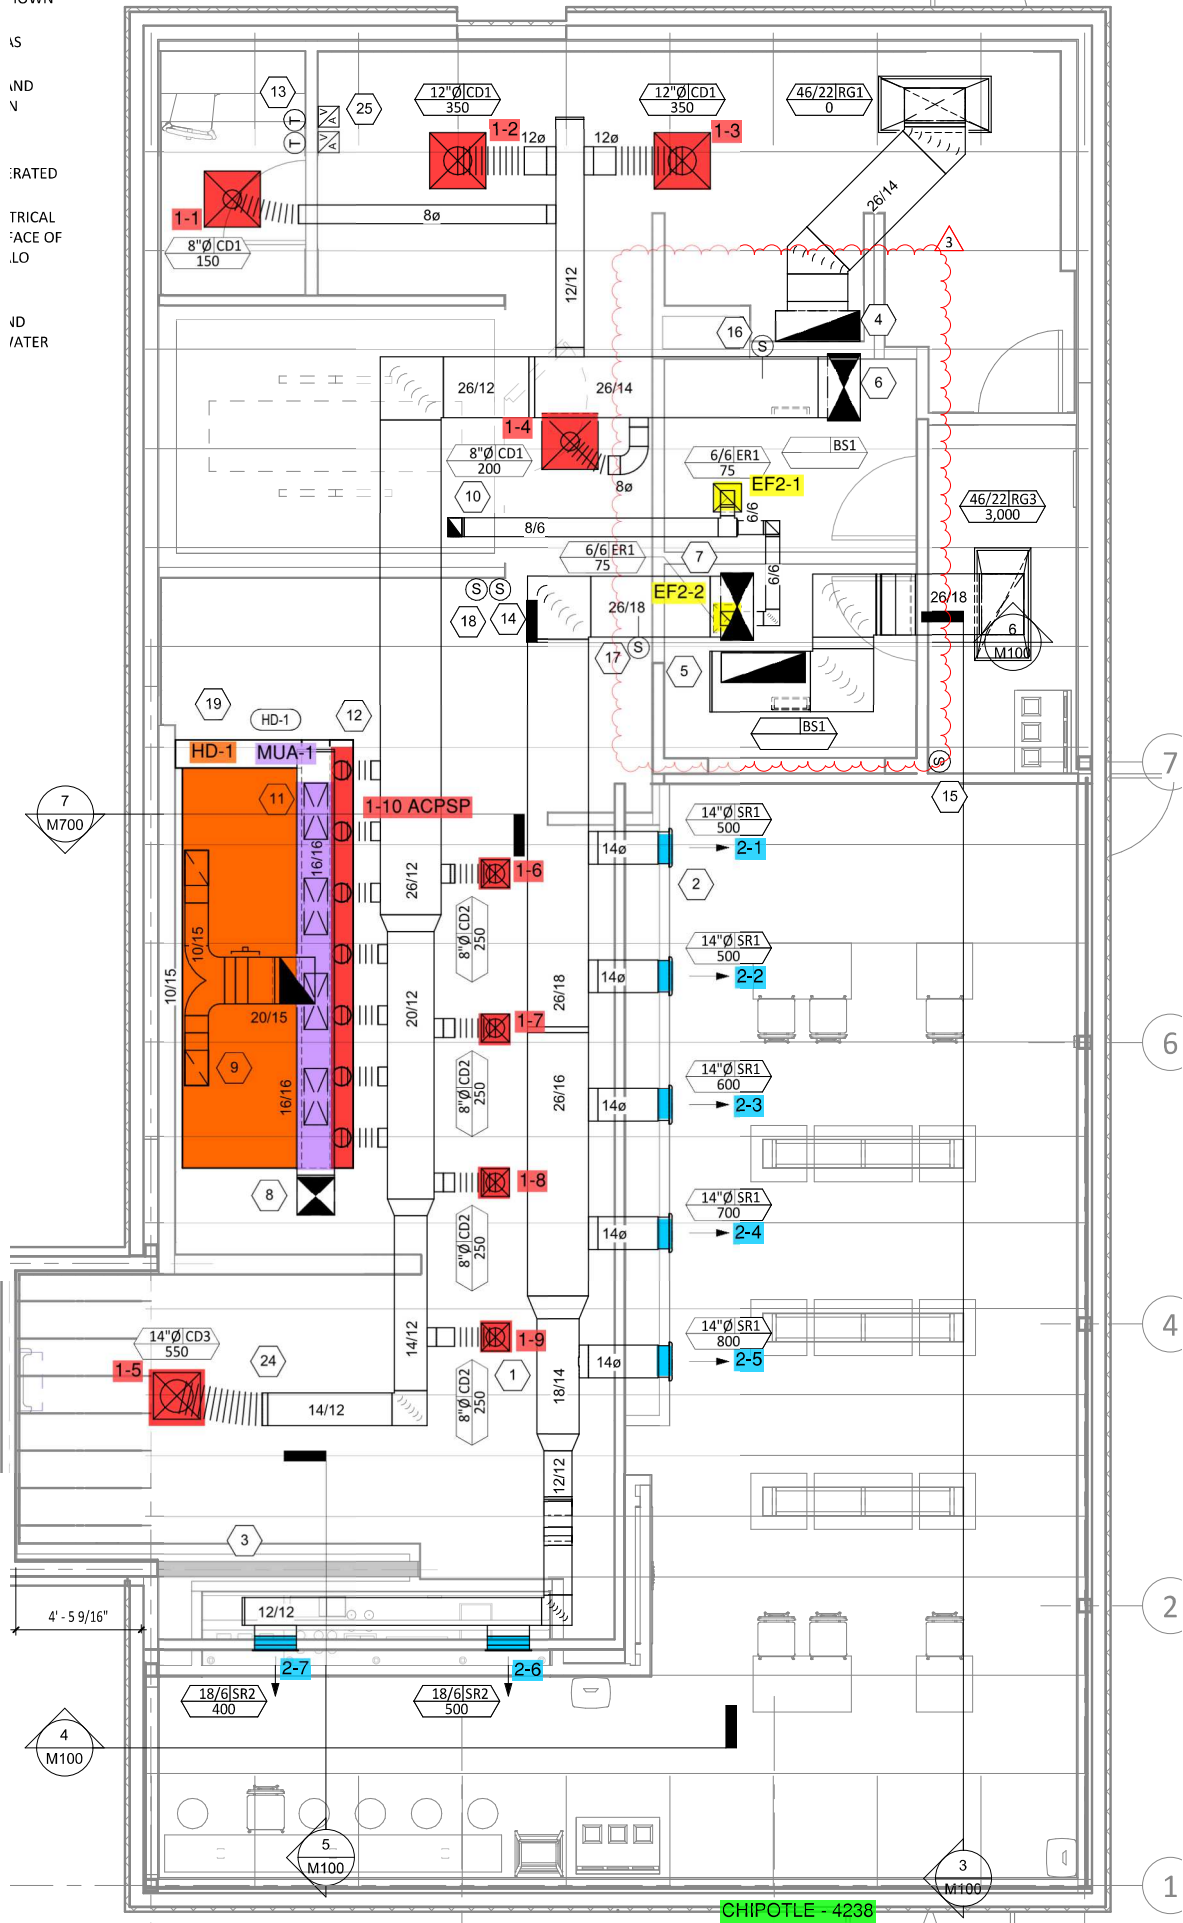

T LINE
PING TO
DOWN

LS

ND
N

RATED

TRICAL
FACE OF
LO

ND
ATER

CHIPOTLE - 4238