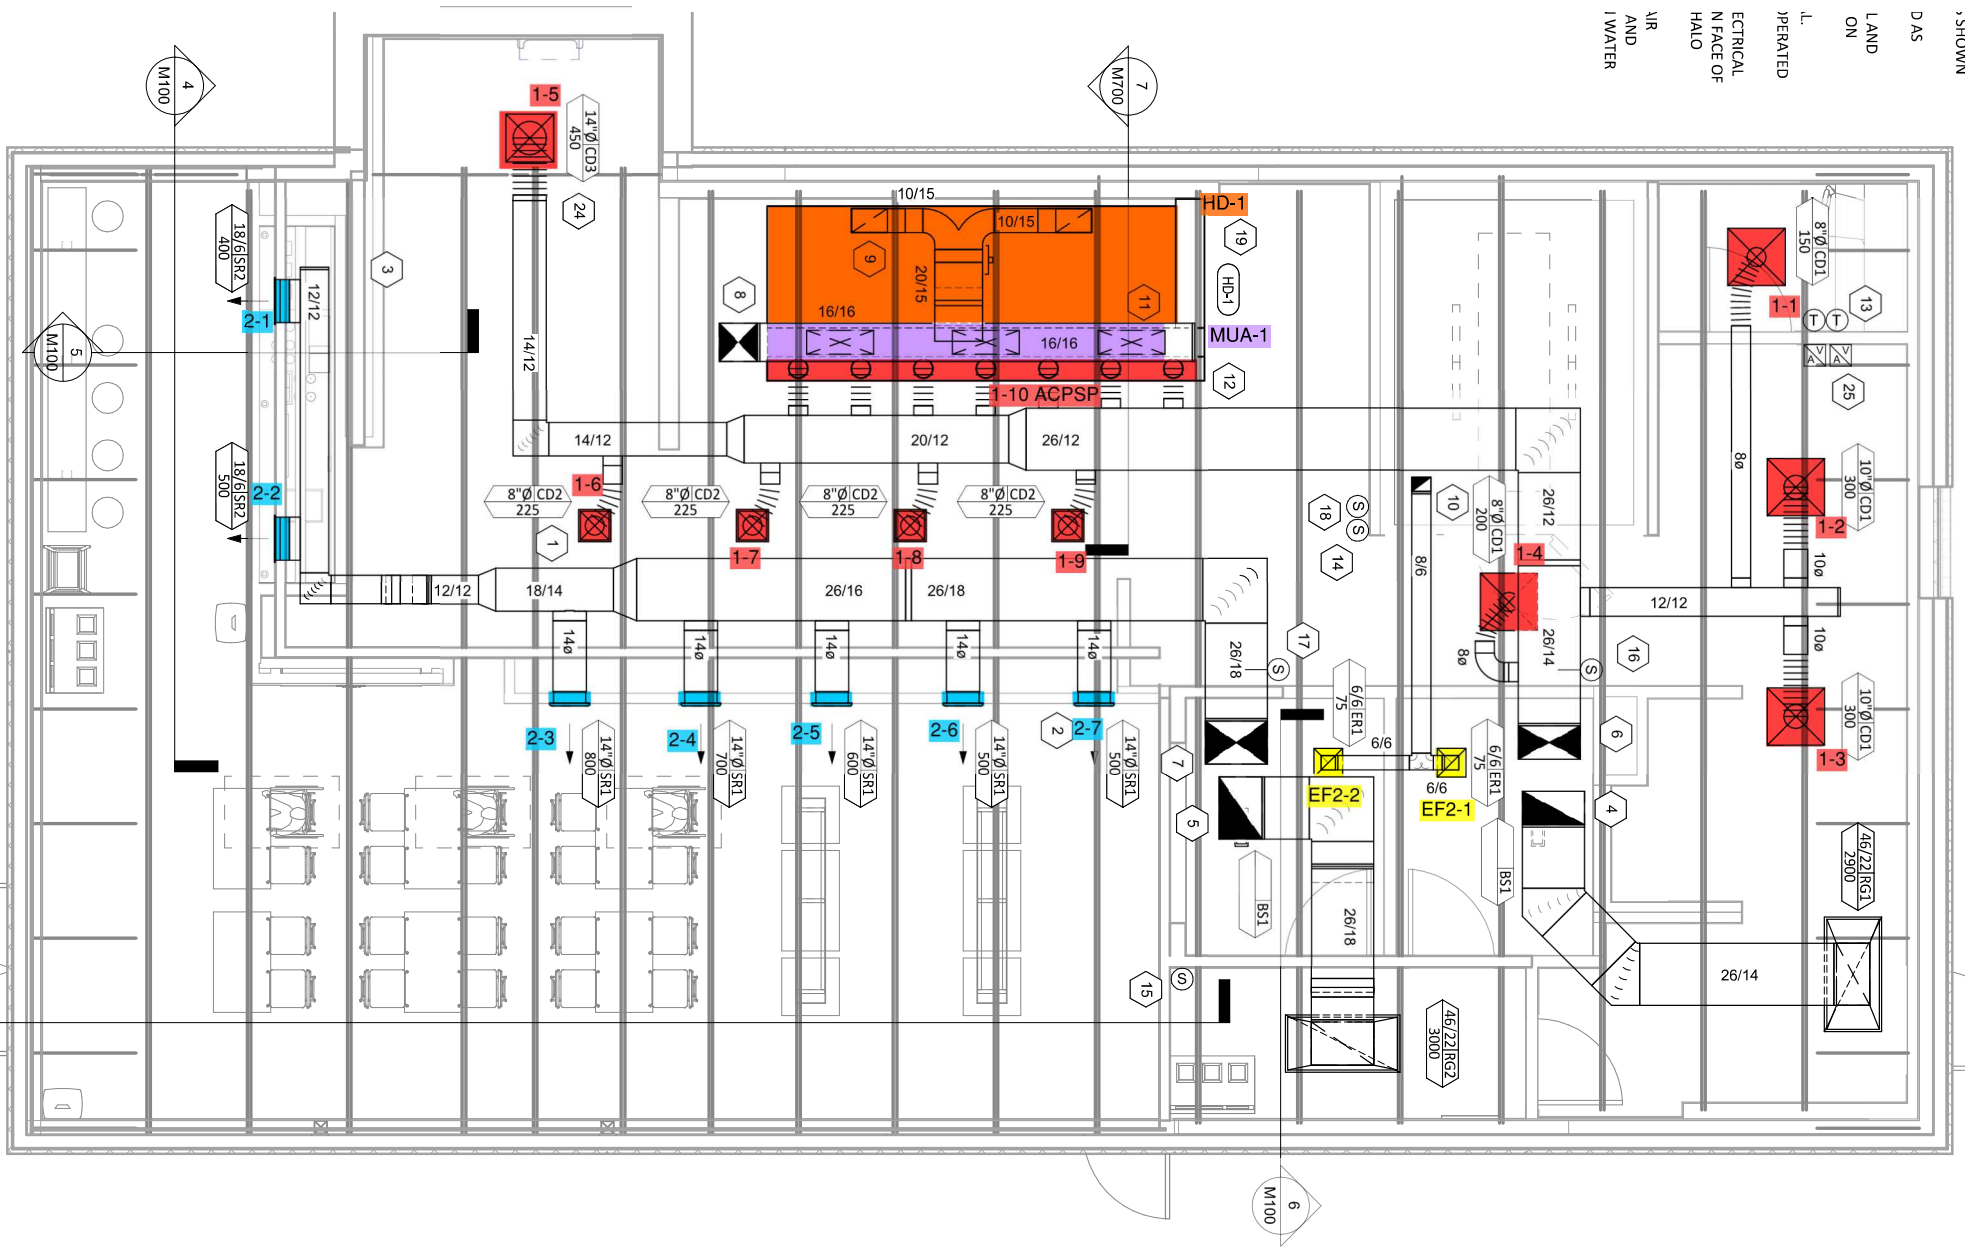

: SHOWN
 DAS
 LAND
 ON
 L.
 OPERATED
 ELECTRICAL
 N FACE OF
 HALO
 AIR
 AND
 WATER

COPYRIGHT 2021
 THIS DRAWING IS AN
 AND AS SUCH REMAINS
 CHIHOTTE MEXICAN G
 USE OF THIS DOCUMENT
 EXTENDED ONLY BY W
 CHIHOTTE MEXICAN G