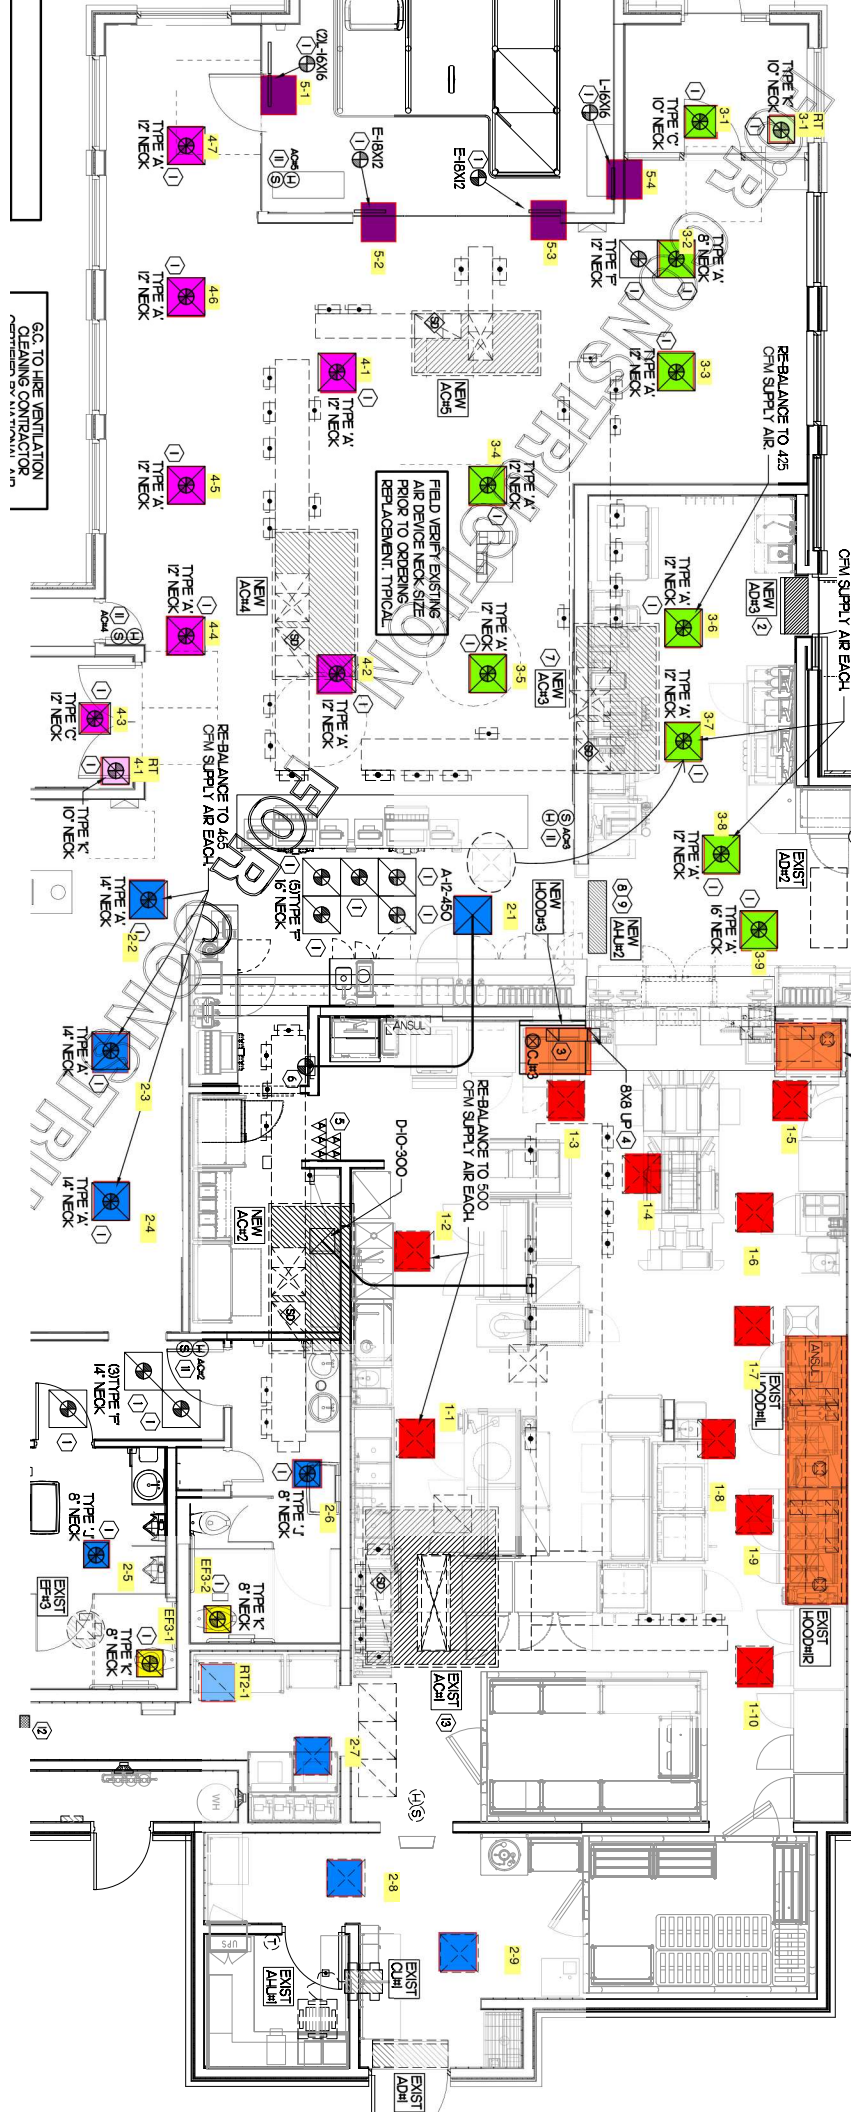

SYSTEM
 PROVIDE AND INSTALL
 NEW HOODS. SEE
 INTERLOCK WIRING DIAGRAM
 FOR MORE INFORMATION.

GC TO HIRE VENTILATION
 CLEANING CONTRACTOR