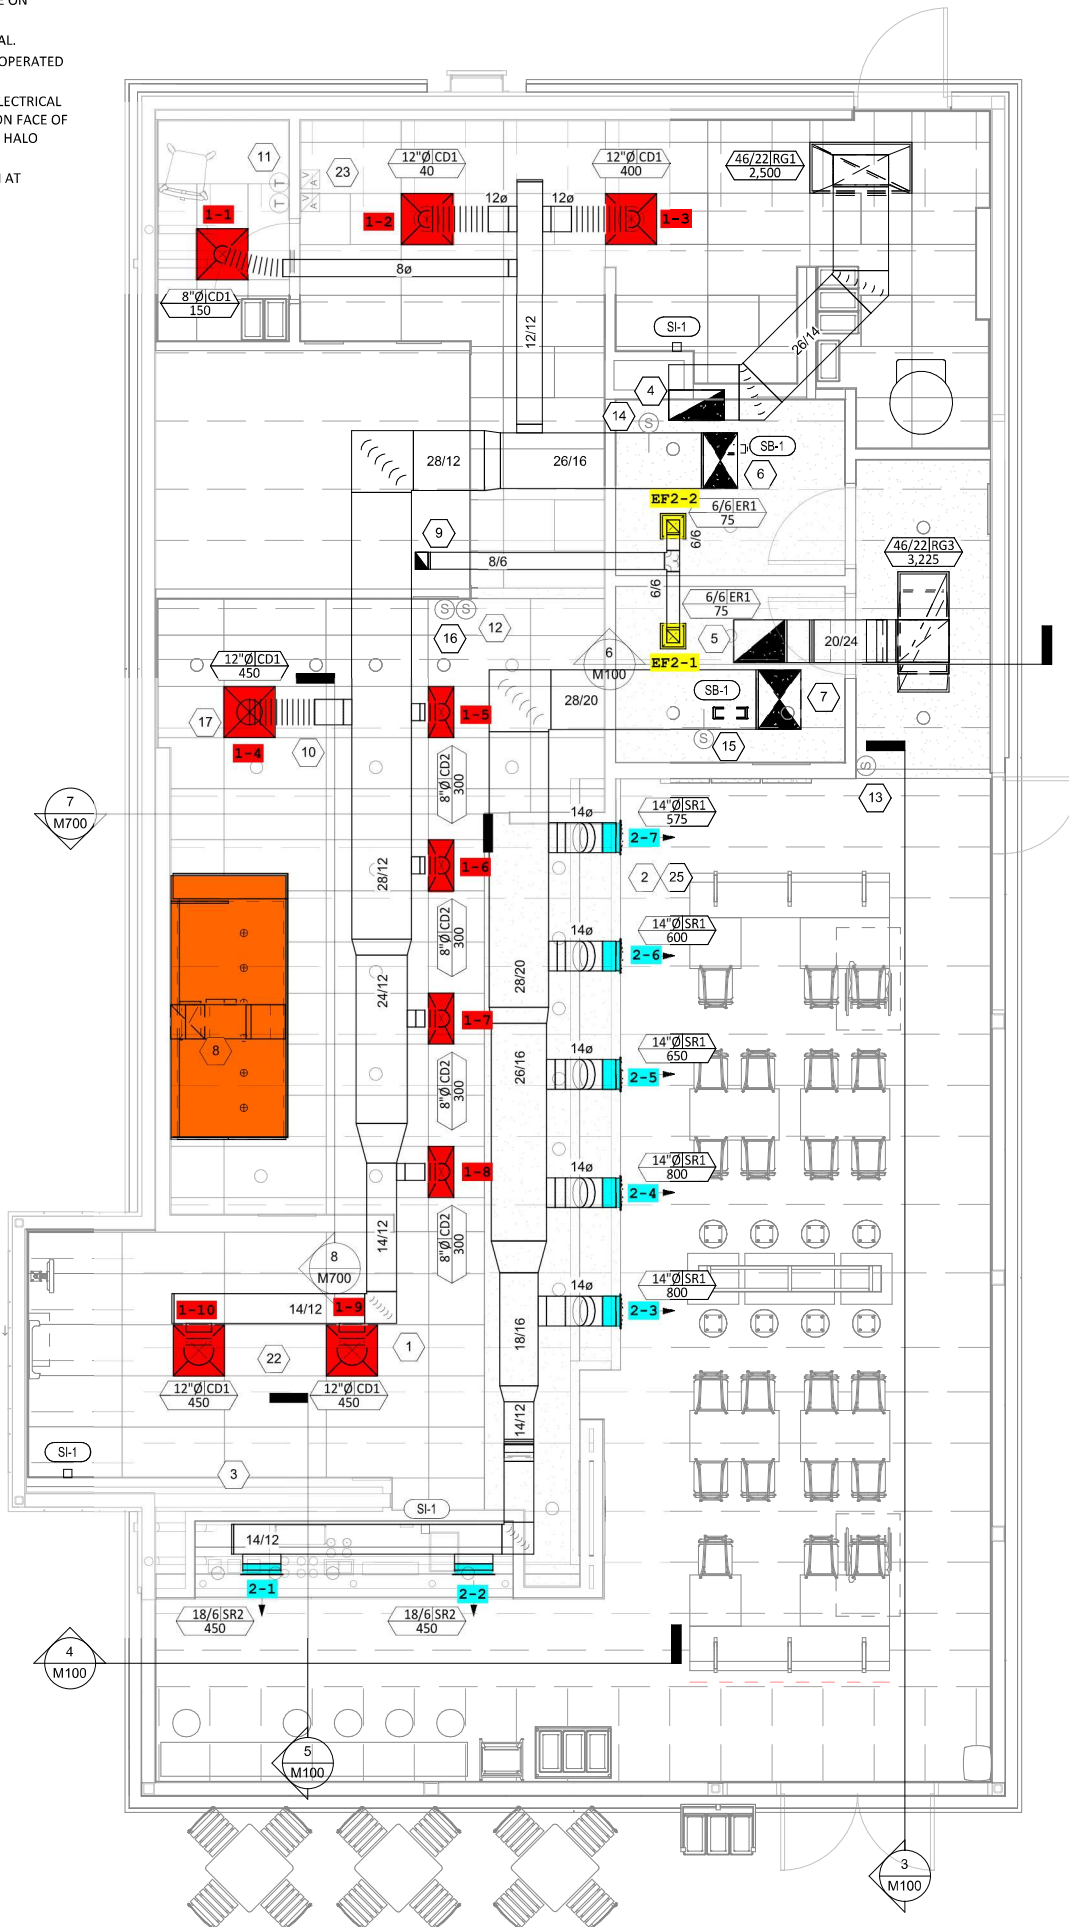

IONS AND AS

TEXTURAL AND  
HIPOTLE ON

- 0. TYPICAL.
- 1. TE KEY OPERATED  
TYPICAL.
- 2. SEE ELECTRICAL  
ICKERS ON FACE OF  
IE REME HALO

F ROOM AT

### HVAC FLOOR PLAN

1/4" = 1'-0"