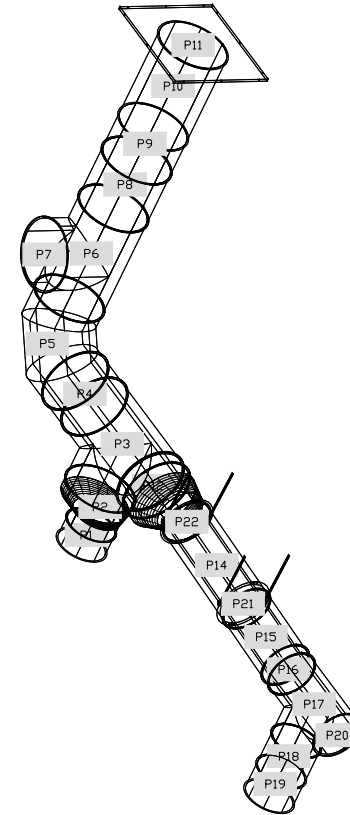

DUCTWORK #1 FRONT VIEW
DUCT RUN

DUCTWORK #1 SE VIEW
DUCT RUN

REVISIONS	
NO.	DESCRIPTION

Genki Ramen Duct Run (Dakley, OH)
CINCINNATI, OH, 45209

DATE: 12/15/2021
DWG.#: 5217814
DRAWN BY:
SCALE: 3/4" = 1'-0"
MASTER DRAWING

SHEET NO.
1