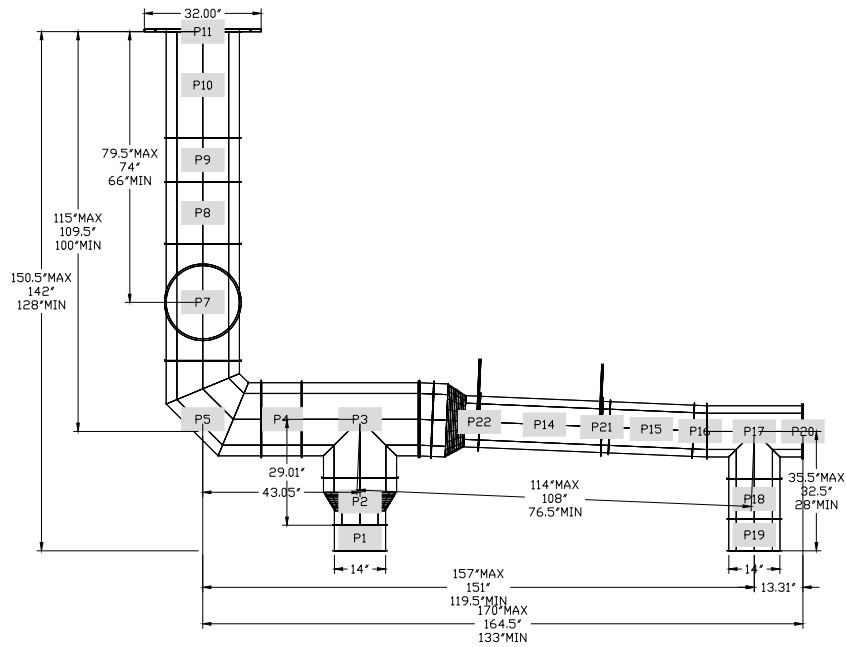

DUCTWORK #1 FRONT VIEW
DUCT RUN

DUCTWORK #1 SE VIEW
DUCT RUN

REVISIONS	
NO.	DESCRIPTION

Genki Ramen Duct Run (Dakley, OH)
CINCINNATI, OH, 45209

DATE: 12/15/2021
DWG.#: 5217814
DRAWN BY:
SCALE: 3/4" = 1'-0"
MASTER DRAWING

SHEET NO.
1