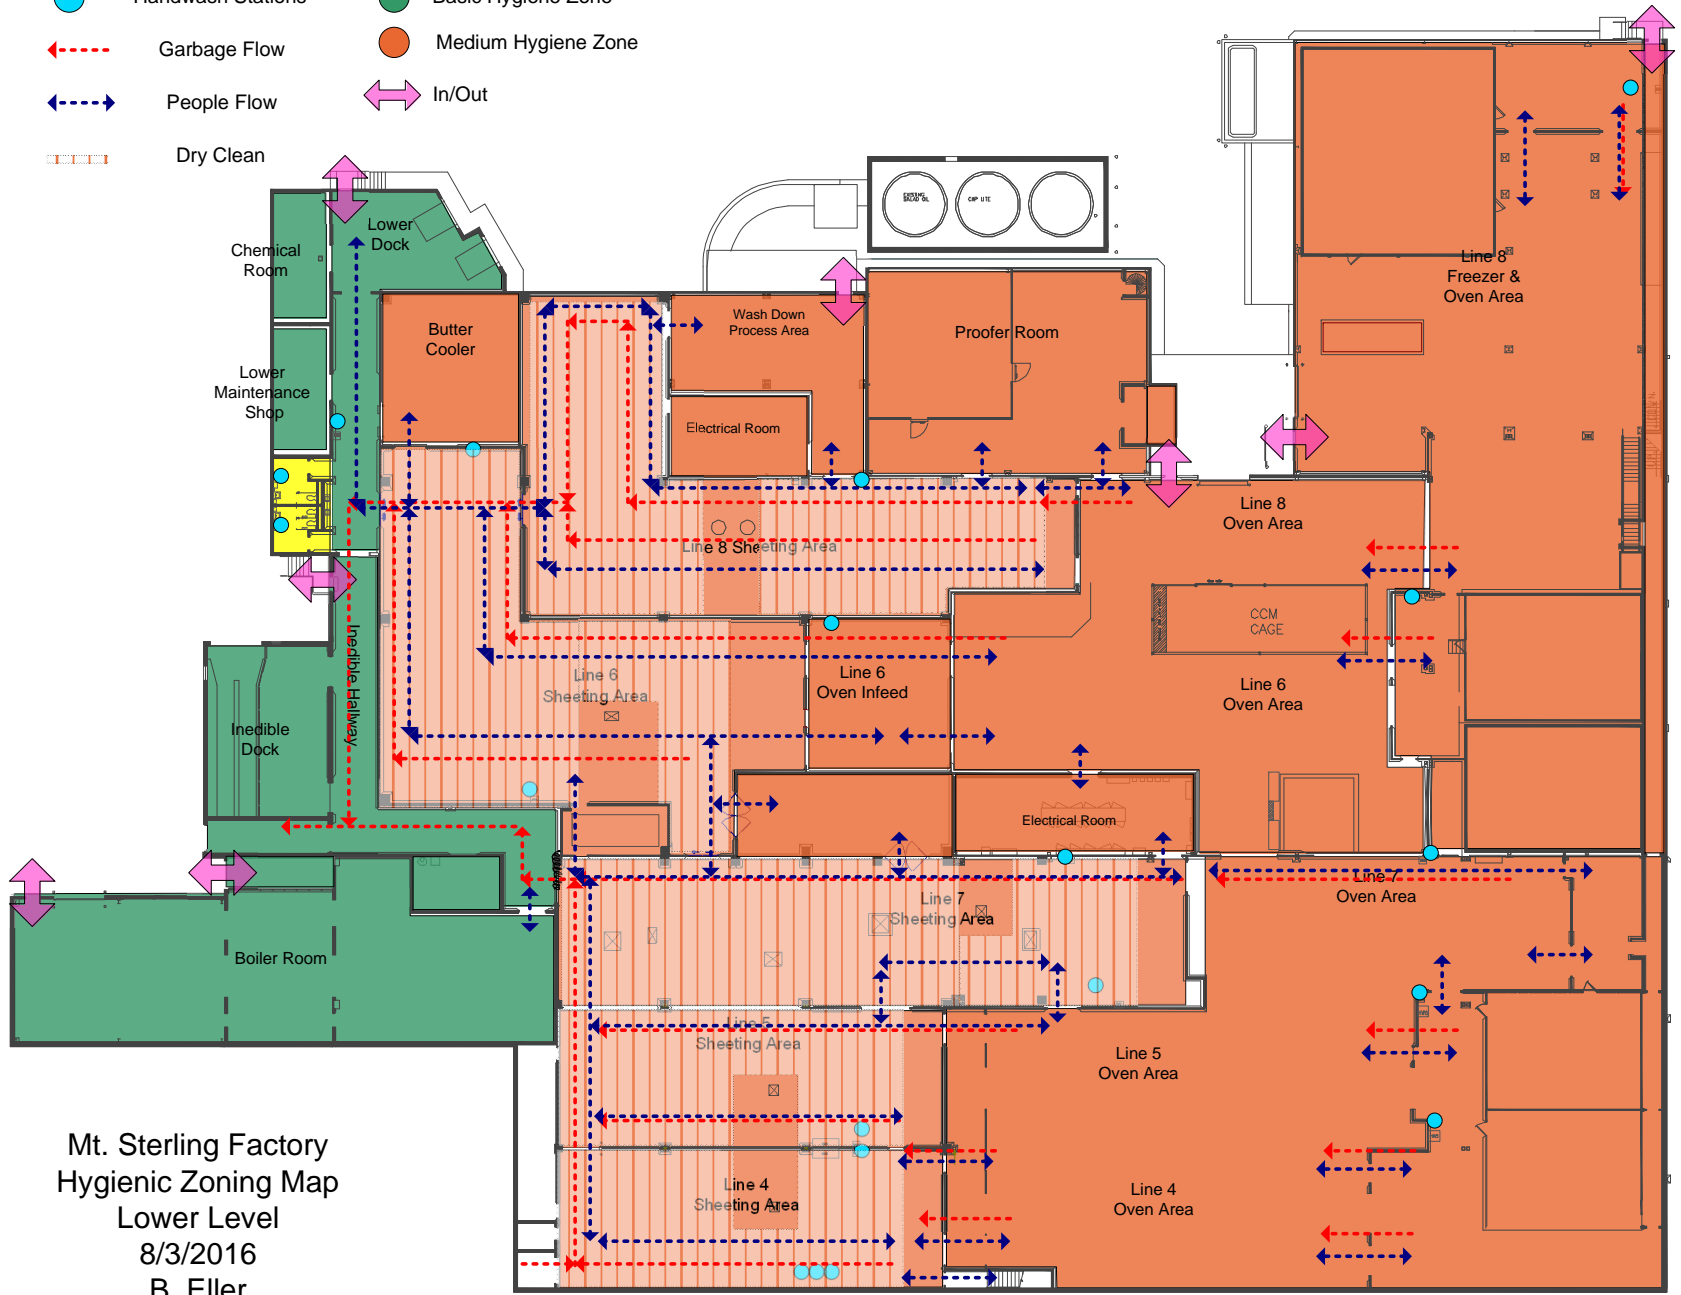

- Restrooms
- Handwash Stations
- Basic Hygiene Zone
- In / Out
- - - - Garbage Flow
- Medium Hygiene Zone
- - - - People Flow
- ↔ In/Out
- - - - Dry Clean

Mt. Sterling Factory
 Hygienic Zoning Map
 Lower Level
 8/3/2016
 B. Eller

PLANT (LOWER LEVEL)