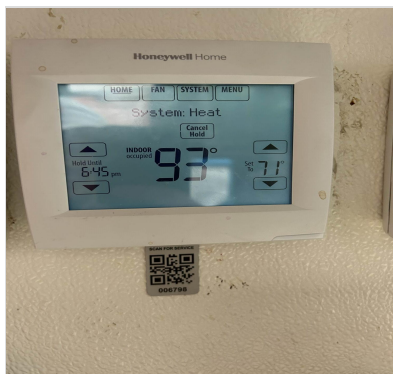

02/18/2025