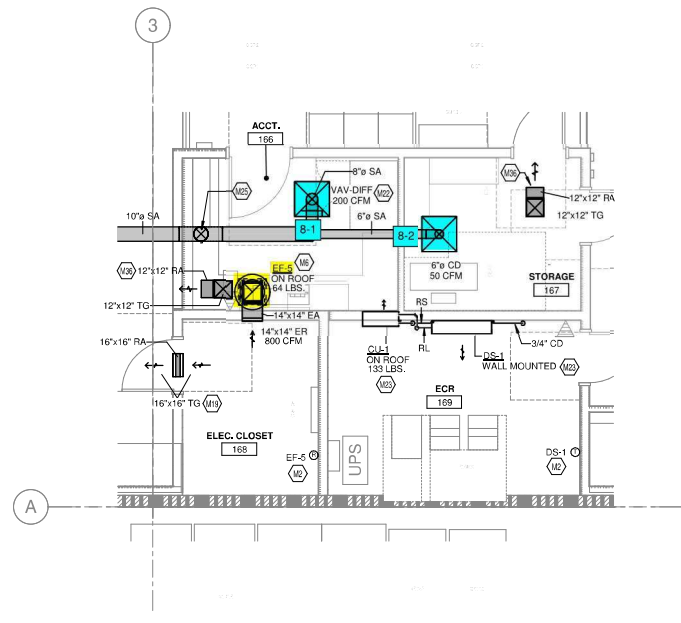

HVAC ENLARGED PLAN - DELI
 3/16" = 1'-0"

② HVAC ENLARGED PLAN - BAKERY
1/4" = 1'-0"

③ HVAC ENLARGED PLAN - CUSTOMER SERVICE
1/4" = 1'-0"