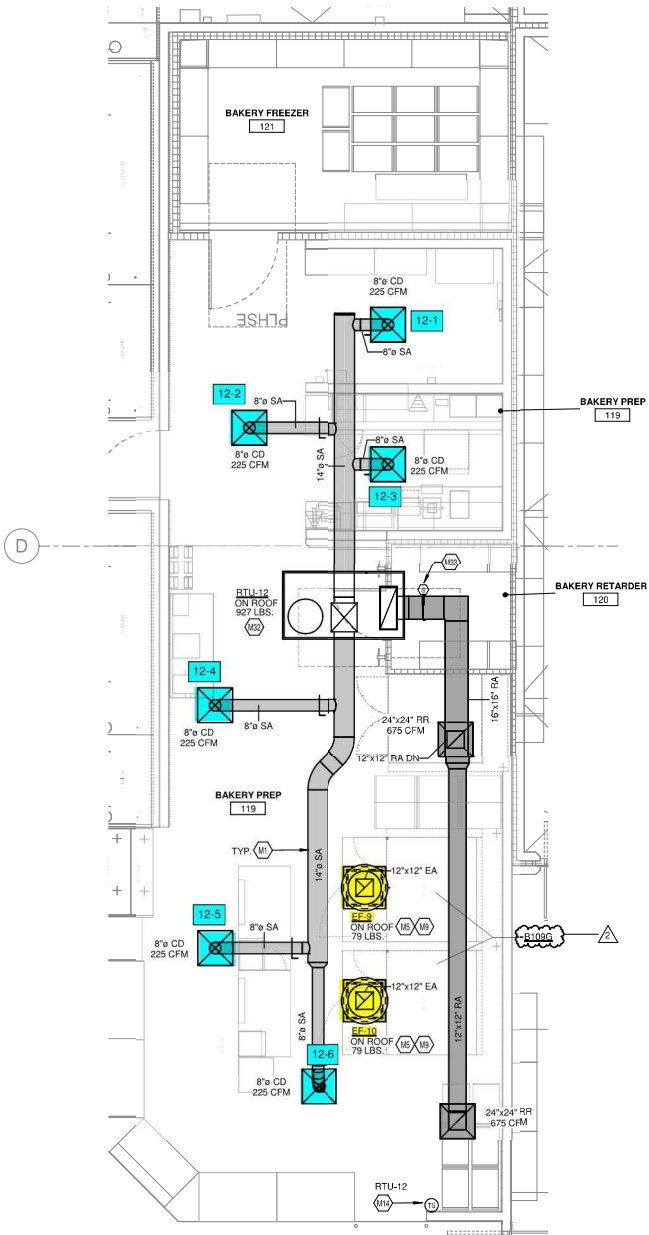

HVAC ENLARGED PLAN - DELI
 3/16" = 1'-0"

② HVAC ENLARGED PLAN - BAKERY
1/4" = 1'-0"

③ HVAC ENLARGED PLAN - CUSTOMER SERVICE
1/4" = 1'-0"