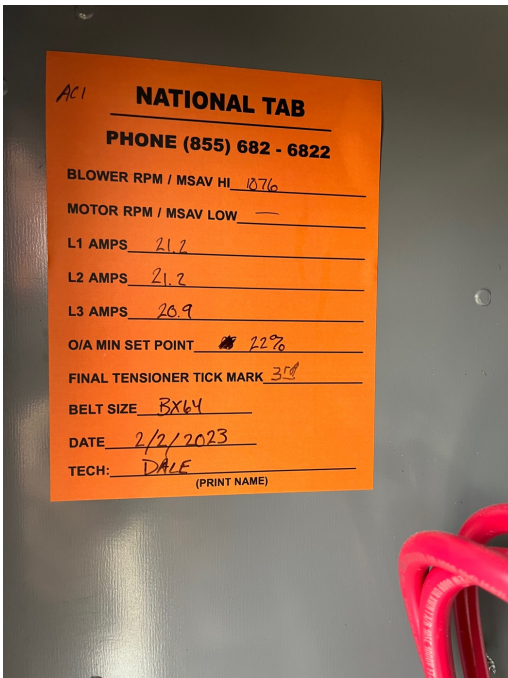

MARKED ECON

EF STICKER

EF BELT STICKER

AC FILTER SIZES

STORE FRONT

HOOD3

HD1L/ HD1R

HOOD2

HOOD2

HOOD2

AC STICKER

AC1

EF3

AC6

EF2

EF1

AC2

EF3

AC3

AC4

AC5

EF TENSIONER

AC TENSIONER

MARKED DAMPER