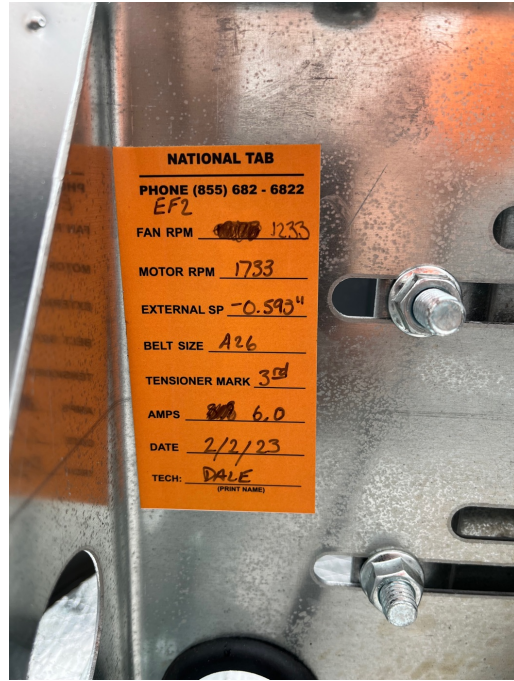

MARKED ECON

EF STICKER

EF BELT STICKER

AC FILTER SIZES

STORE FRONT

HOOD3

HD1L/ HD1R

HOOD2

HOOD2

HOOD2

AC STICKER

AC1

EF3

AC6

EF2

EF1

AC2

EF3

AC3

AC4

AC5

EF TENSIONER

AC TENSIONER

MARKED DAMPER