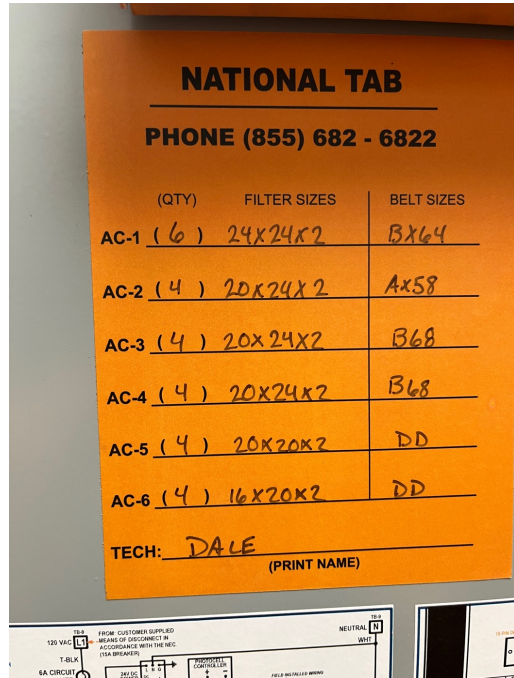

MARKED ECON

EF STICKER

EF BELT STICKER

AC FILTER SIZES

STORE FRONT

HOOD3

HD1L/ HD1R

HOOD2

HOOD2

HOOD2

AC STICKER

AC1

EF3

AC6

EF2

EF1

AC2

EF3

AC3

AC4

AC5

EF TENSIONER

AC TENSIONER

MARKED DAMPER