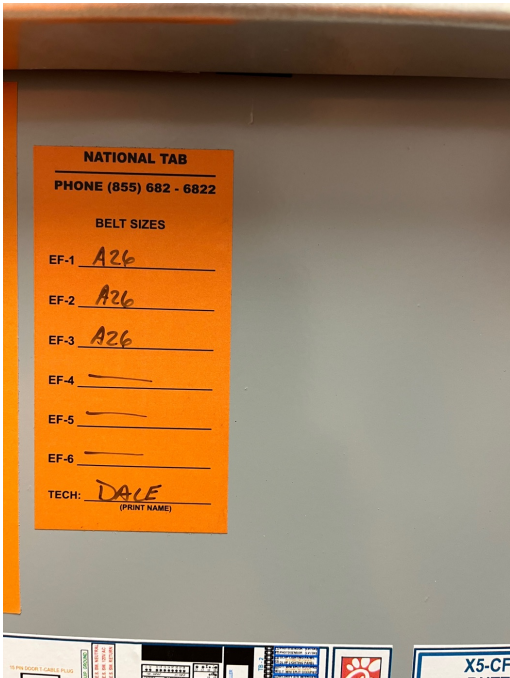

MARKED ECON

EF STICKER

EF BELT STICKER

AC FILTER SIZES

STORE FRONT

HOOD3

HD1L/ HD1R

HOOD2

HOOD2

HOOD2

AC STICKER

AC1

EF3

AC6

EF2

EF1

AC2

EF3

AC3

AC4

AC5

EF TENSIONER

AC TENSIONER

MARKED DAMPER