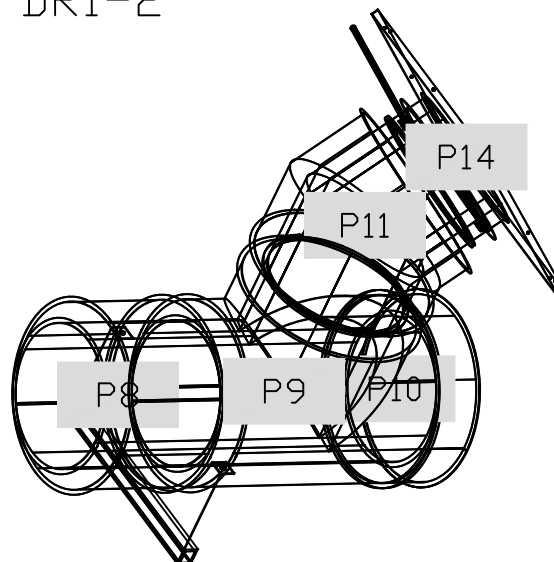

DUCTWORK #1 SIDE VIEW  
DR1-2

DUCTWORK #1 TOP VIEW  
DR1-2

DUCTWORK #1 SE VIEW  
DR1-2

REVISIONS	
NO.	DESCRIPTION

**CAPTIVE WIRE**

www.captivewire.com

Air Solutions

1328 East Kemper Rd., Ste. 4210, Channahon, IL 61310-5568 EMAIL: reg121@captivewire.com

Covered Wagon Duct-MGV  
607 North Main Street,  
Union, OH, 45322

DATE: 12/29/2021  
DWG.#: 5048679  
DRAWN BY: austinrcf  
SCALE: 3/4" = 1'-0"  
MASTER DRAWING

SHEET NO.  
4