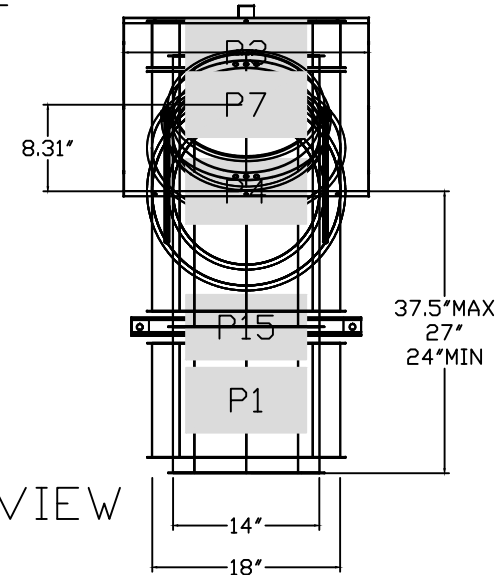

DUCTWORK #1 SIDE VIEW  
DR1-2

DUCTWORK #1 TOP VIEW  
DR1-2

DUCTWORK #1 SE VIEW  
DR1-2

REVISIONS	
NO.	DESCRIPTION

**CAPTIVE WIRE**

www.captivewire.com

Air Solutions

1328 East Kemper Rd., Ste. 4210, Channahon, IL 61310-5568 EMAIL: reg121@captivewire.com

Covered Wagon Duct-MGV  
607 North Main Street,  
Union, OH, 45322

DATE: 12/29/2021  
DWG.#: 5048679  
DRAWN BY: austinrcf  
SCALE: 3/4" = 1'-0"  
MASTER DRAWING

SHEET NO.  
4