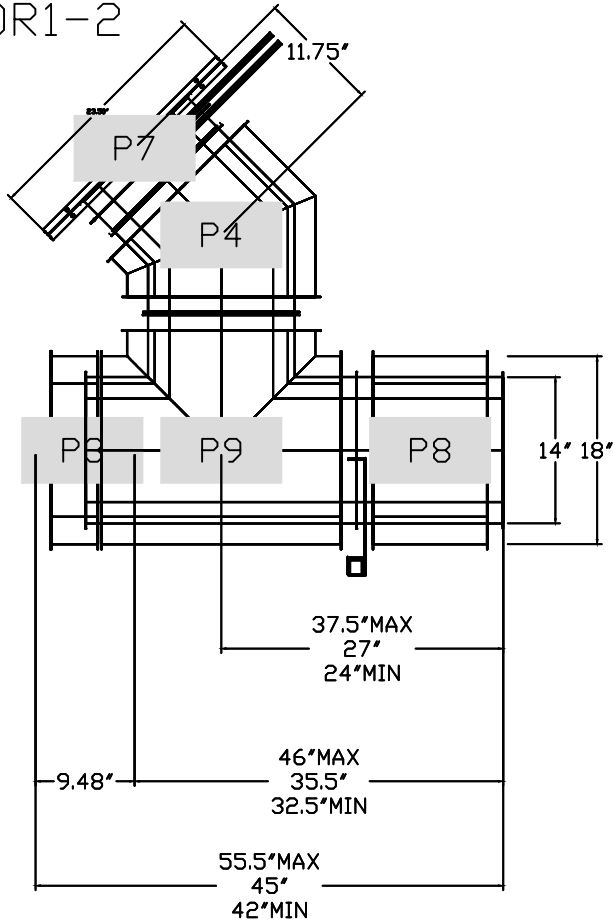

DUCTWORK #1 SIDE VIEW  
DR1-2

DUCTWORK #1 TOP VIEW  
DR1-2

DUCTWORK #1 SE VIEW  
DR1-2

REVISIONS	
NO.	DESCRIPTION

**CAPTIVE WIRE**

www.captivewire.com

Air Solutions

1328 East Kemper Rd., Ste. 4210, Channahon, IL 61310-5568 EMAIL: reg121@captivewire.com

Covered Wagon Duct-MGV  
607 North Main Street,  
Union, OH, 45322

DATE: 12/29/2021  
DWG.#: 5048679  
DRAWN BY: austinrcf  
SCALE: 3/4" = 1'-0"  
MASTER DRAWING

SHEET NO.  
4