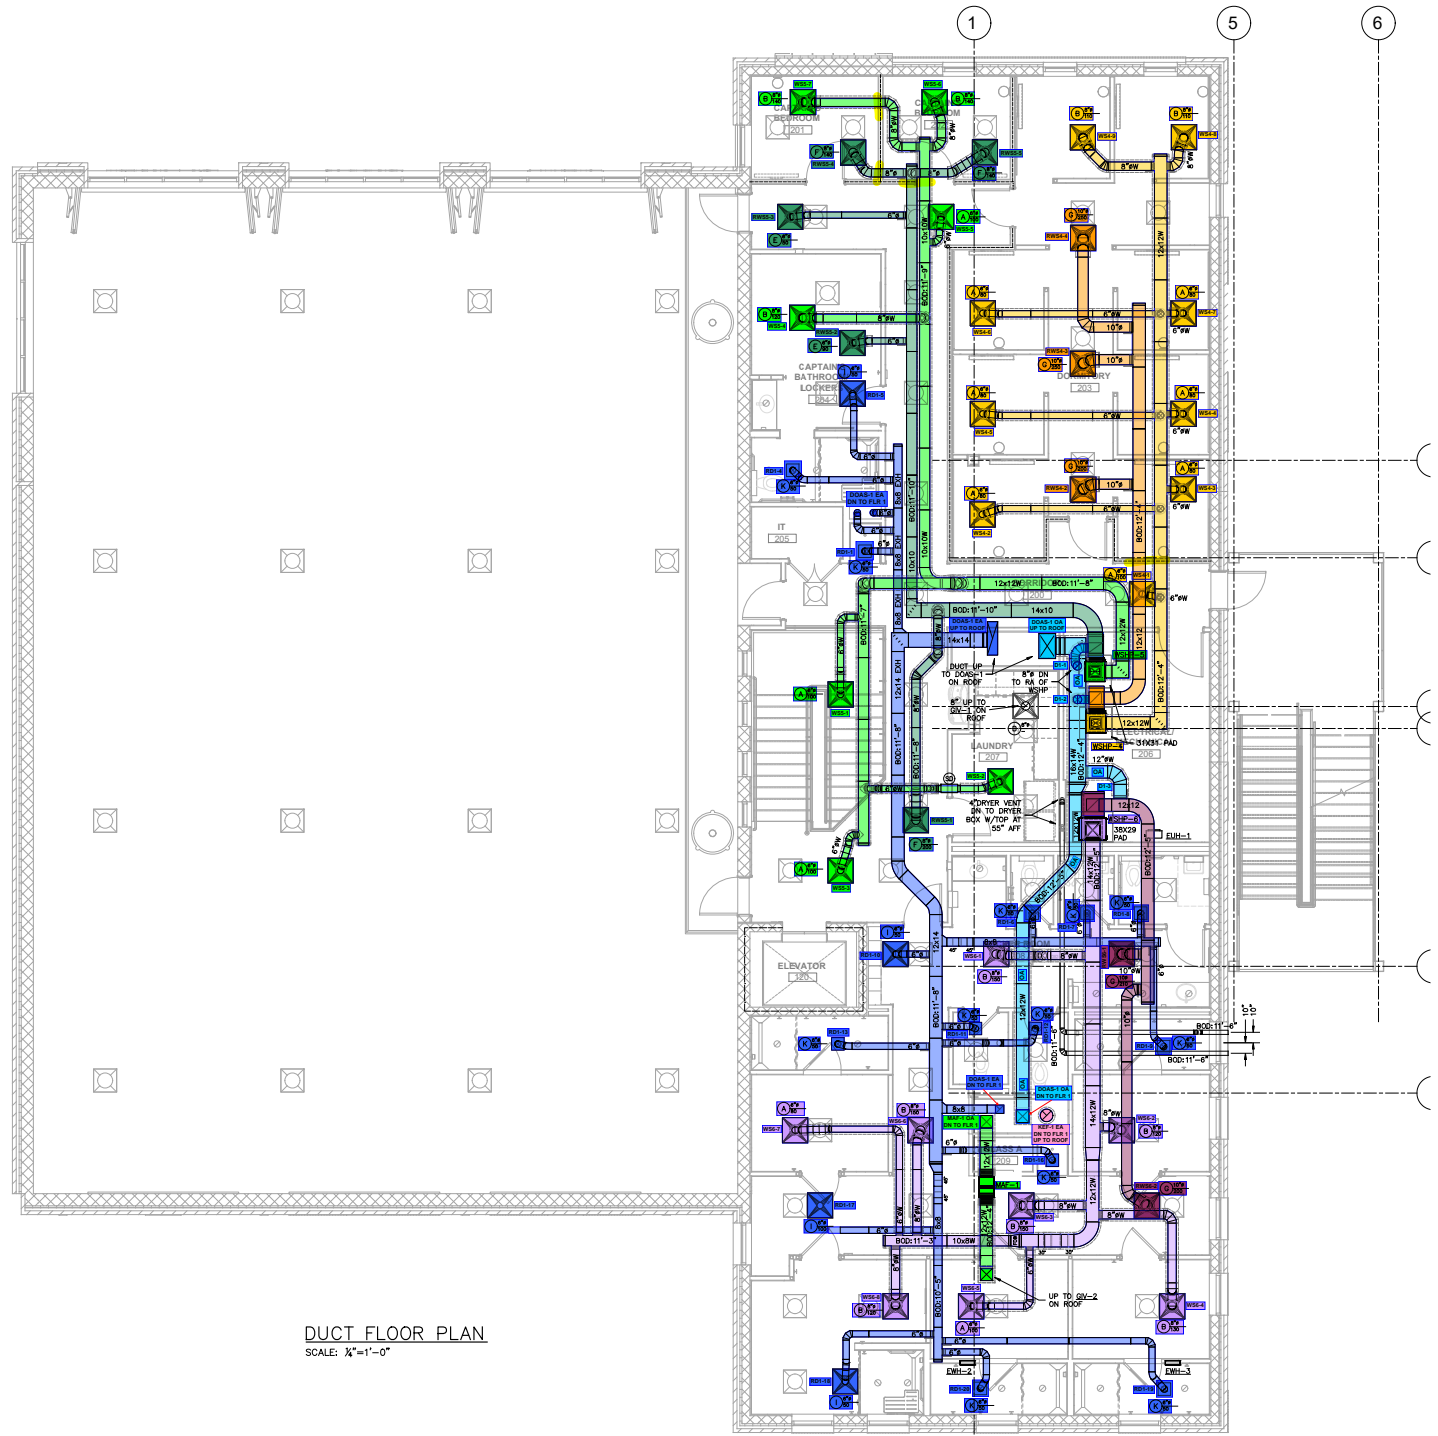

DUCT FLOOR PLAN  
SCALE: 1/4"=1'-0"

DUCT FLOOR PLAN  
SCALE: 1/4"=1'-0"