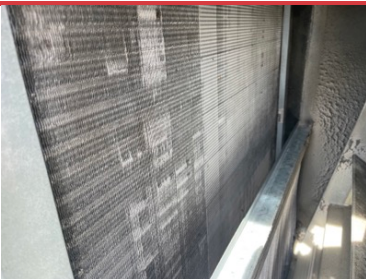

# ARBY'S SULLIVAN MO RTU PICTURES

---

Thursday, September 1, 2022

9 Issues Identified

**GENERAL**

Assigned To RTU1  
Condenser coil clean

**GENERAL**

Assigned To RTU1  
Unit filters

**ISSUE**

Assigned To RTU1  
Slight dirt buildup between fins

**GENERAL**

Assigned To RTU1  
Evaporator coil

**ISSUE**

Assigned To RTU1

Dirt buildup on fan wheel

**ISSUE**

Assigned To RTU2

Slight buildup of dirt on condenser coil

**GENERAL**

Assigned To RTU2

Unit filters

**ISSUE**

Assigned To RTU2

Very slight buildup of dirt on evaporator coil, no visible dirt between fins when spot checked.