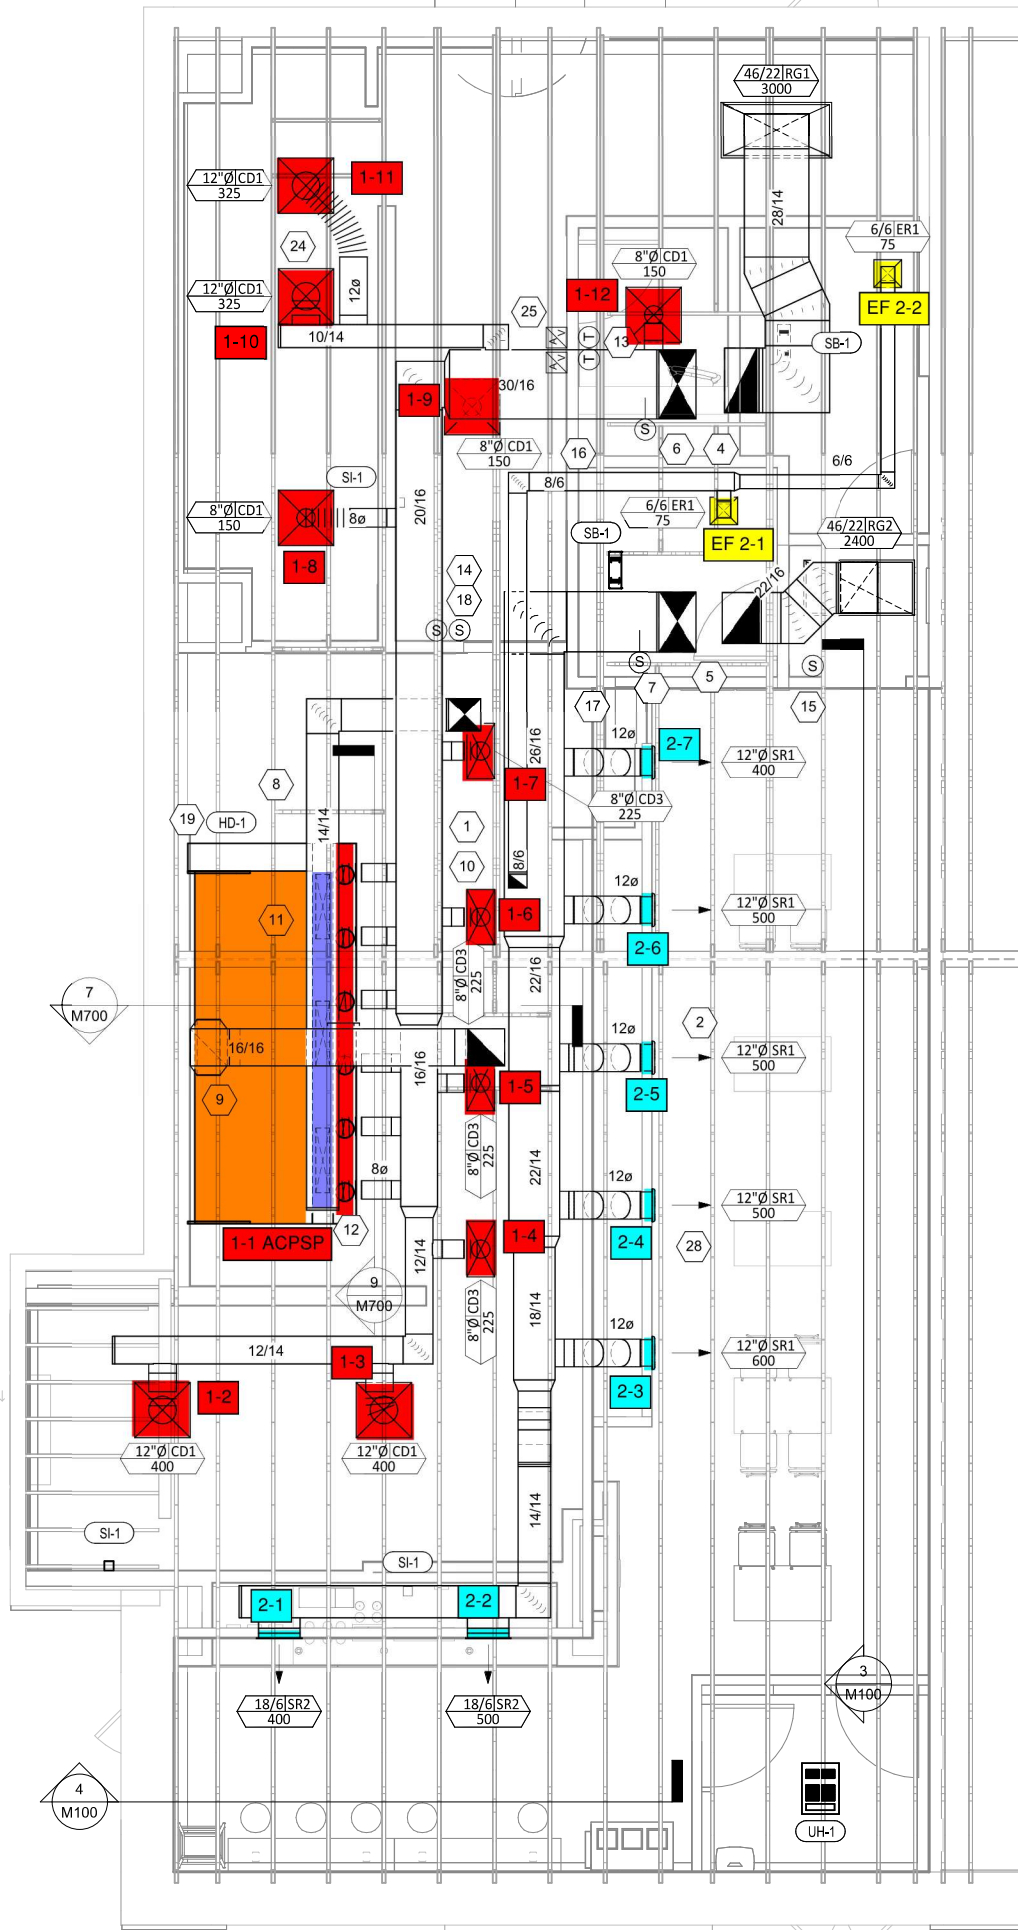

ACTION
ACTION
VAS
VAS
CABLE
KING
AS
DUCT
NE SET,
OR
ENSER.
FINISHED
UNIT
IV
STION
ONS.

HVAC FLOOR PLAN

1/4" = 1'-0"