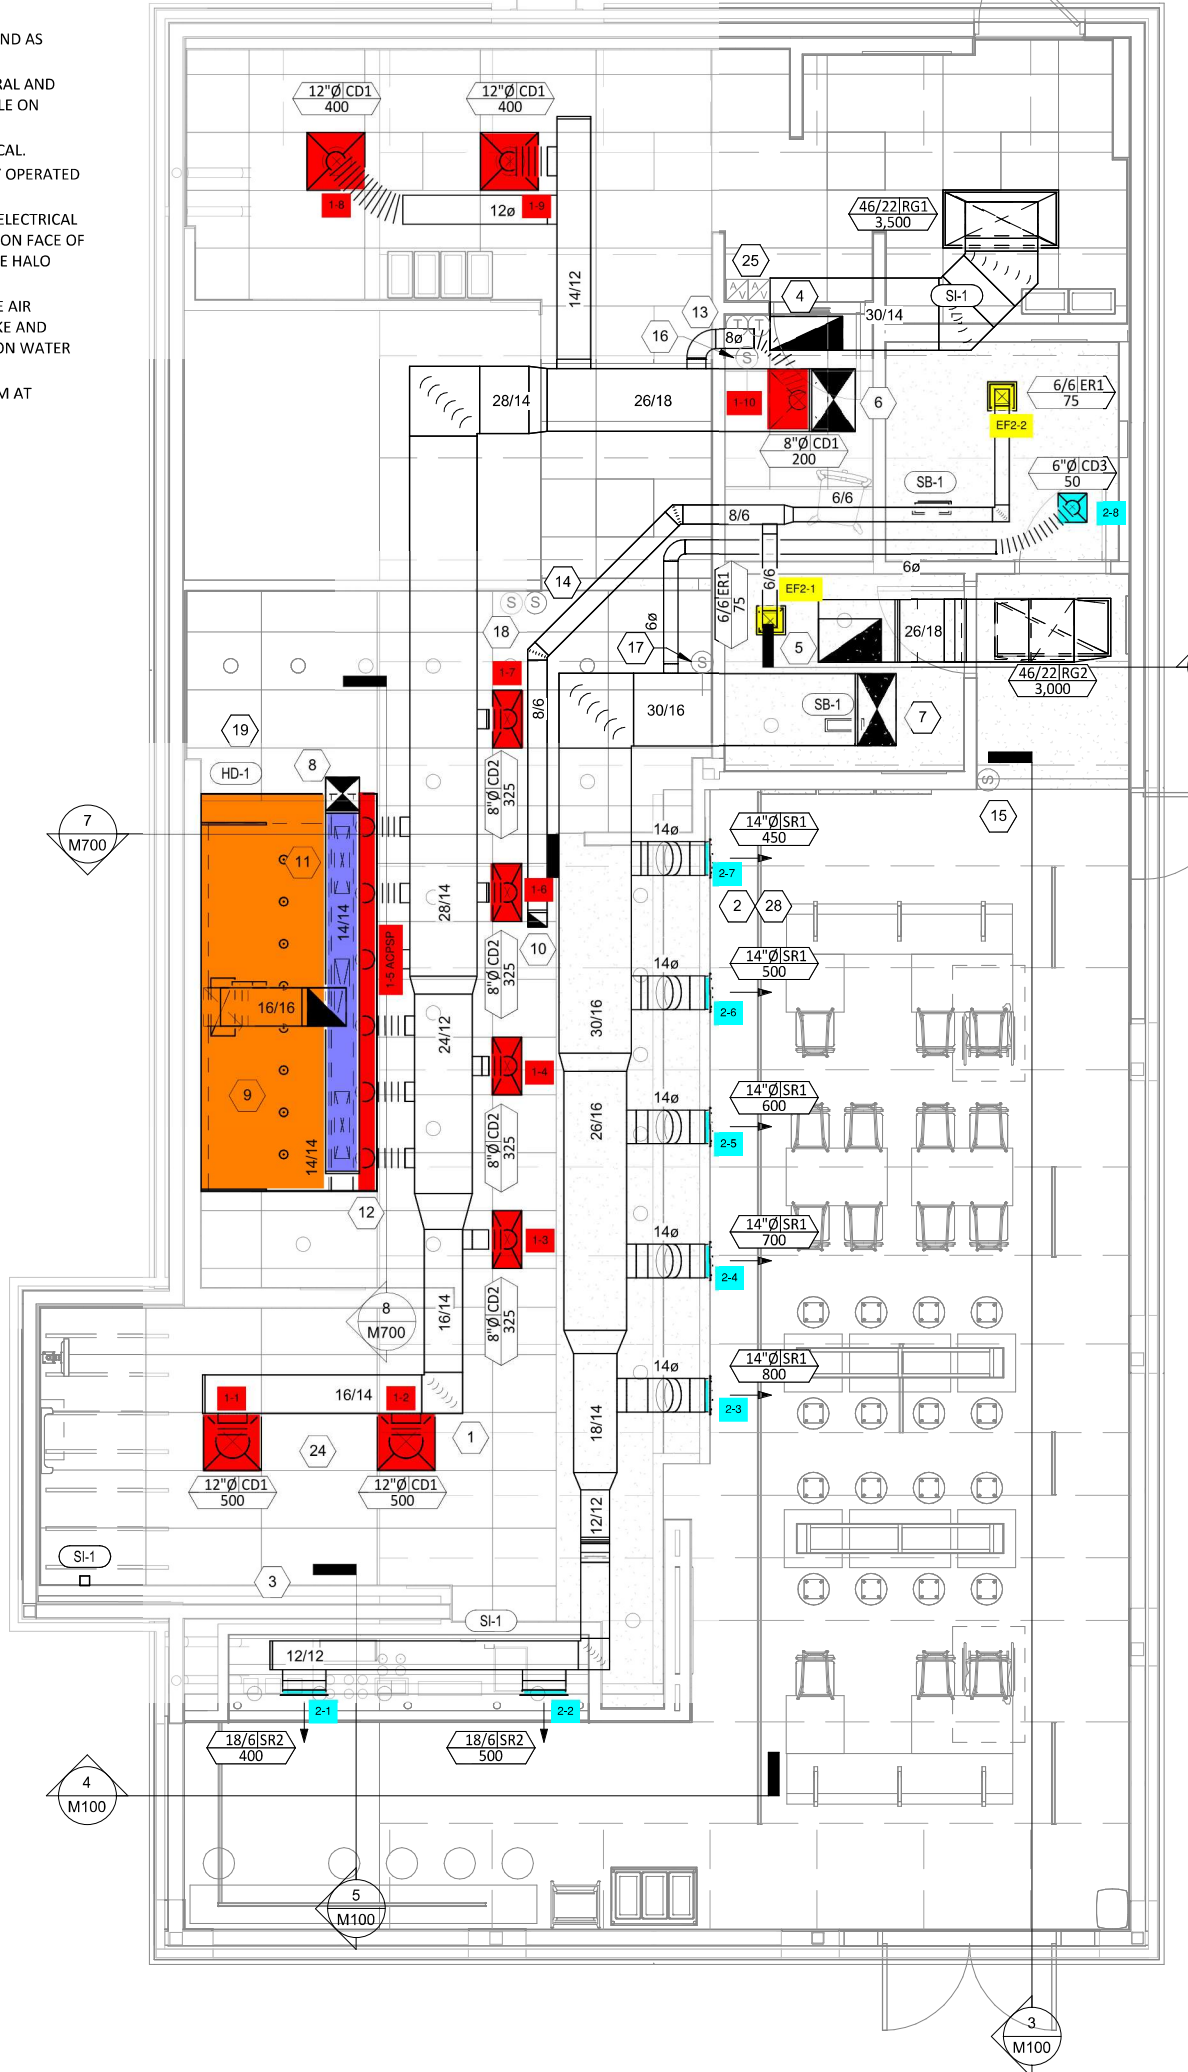

REMARKS TO
AS SHOWN

ONS AND AS

ECTURAL AND
HIPOTLE ON

. TYPICAL.

E KEY OPERATED
ICAL.

. SEE ELECTRICAL
KERS ON FACE OF
: REME HALO

TSIDE AIR
INTAKE AND
TION ON WATER

ROOM AT