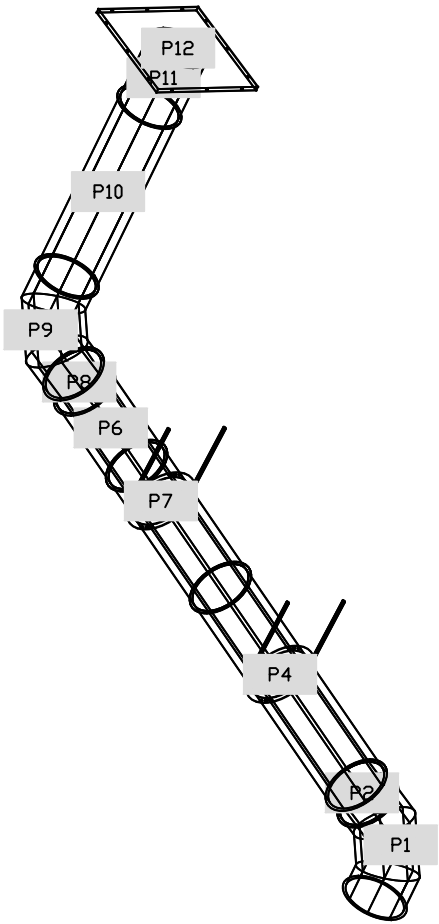

DUCTWORK #2 SE VIEW  
DR2-WILDBERRY

--	--

JOB Wildfire Brewery Duct Run	
LOCATION Wilder, KY, 41071	
DATE 2/16/2022	JOB # 5217833
DWG # 6	DRAWN BY jcirilli
REV.	SCALE 3/8" = 1'-0"