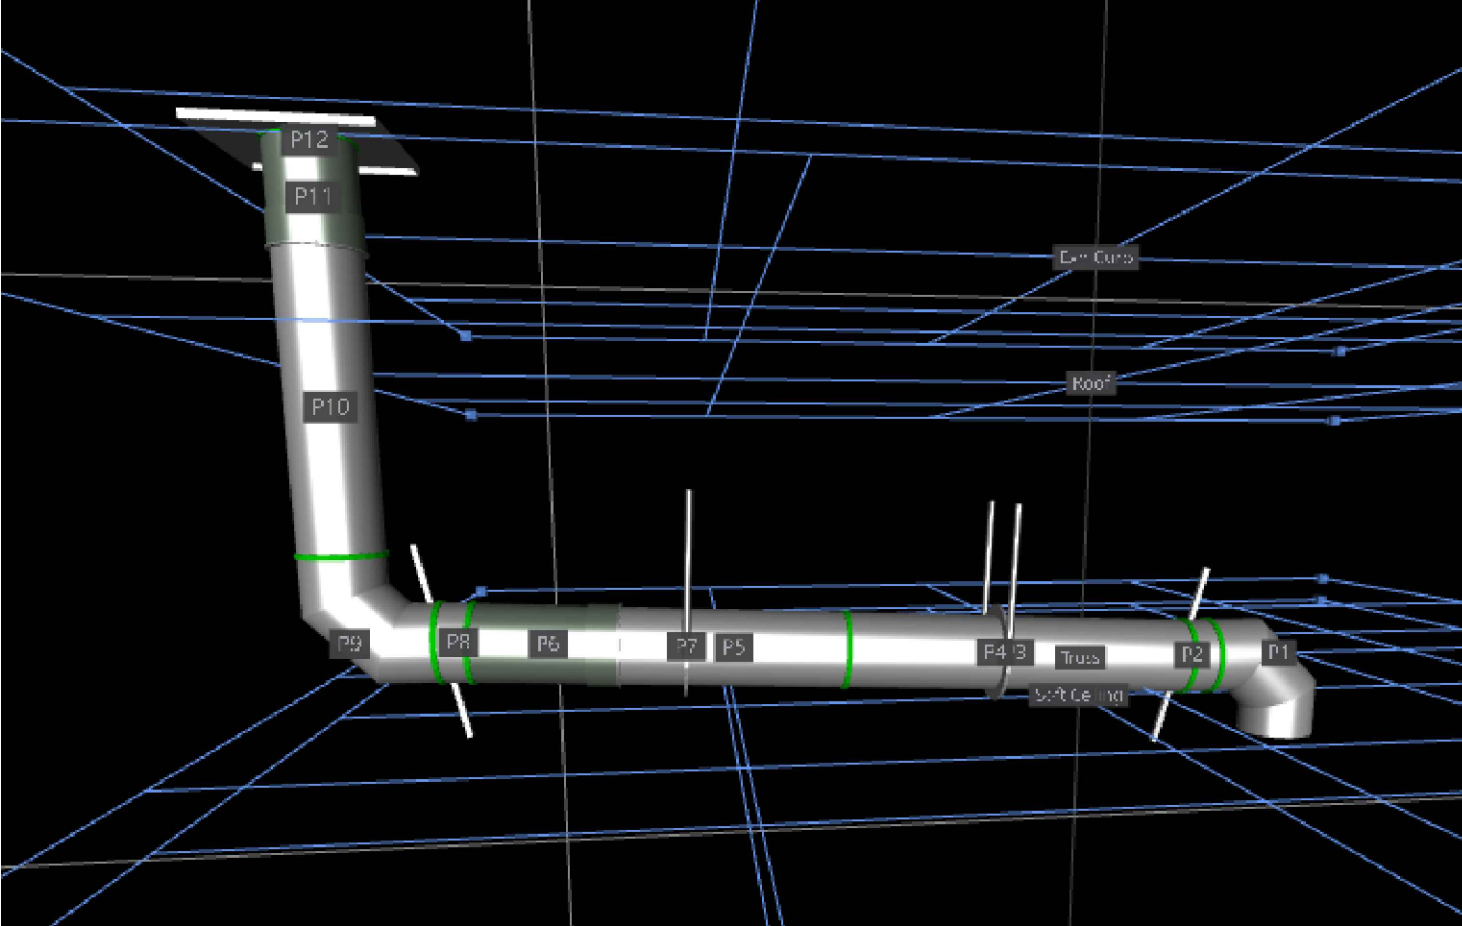

DUCTWORK #2 SE VIEW  
DR2-WILDBERRY

--	--

JOB Wildfire Brewery Duct Run	
LOCATION Wilder, KY, 41071	
DATE 2/16/2022	JOB # 5217833
DWG # 6	DRAWN BY jcirilli
REV.	SCALE 3/8" = 1'-0"