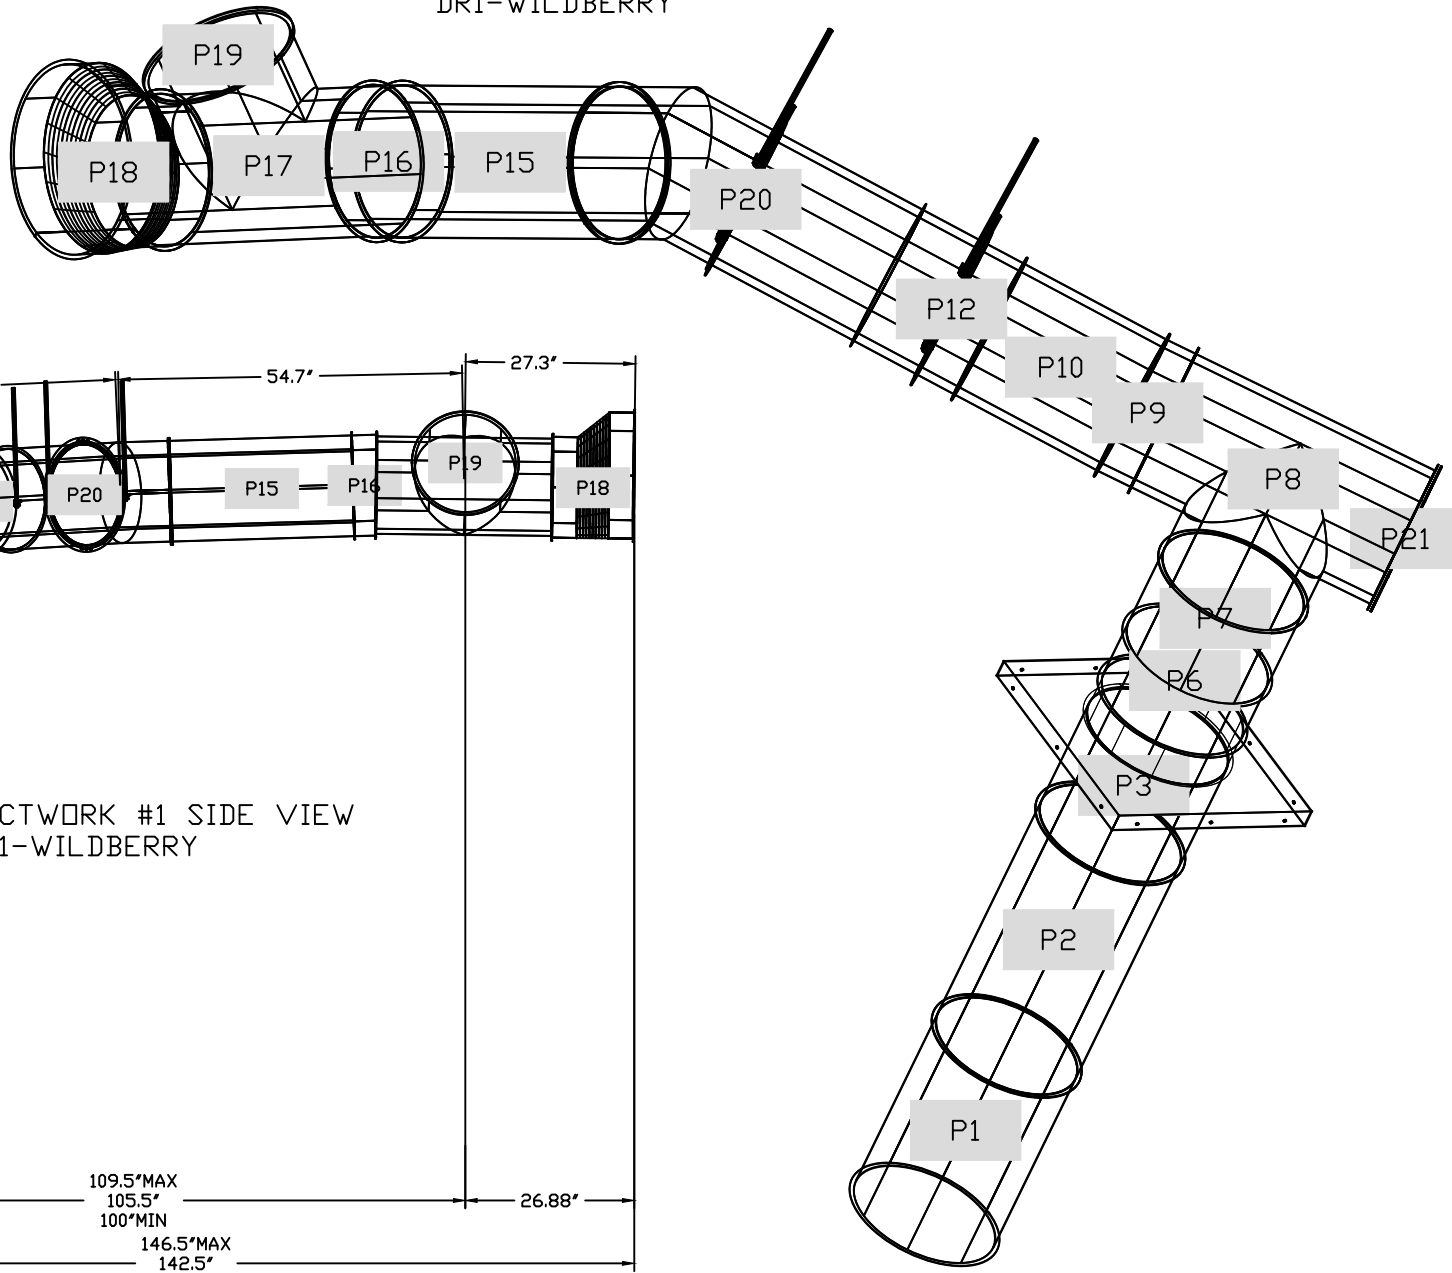

DUCTWORK #1 SE VIEW
DR1-WILDBERRY

DUCTWORK #1 SIDE VIEW
DR1-WILDBERRY

JOB Wildfire Brewery Duct Run	
LOCATION Wilder, KY, 41071	
DATE 2/16/2022	JOB # 5217833
DWG # 2	DRAWN BY jcirilli
REV.	SCALE 3/8" = 1'-0"