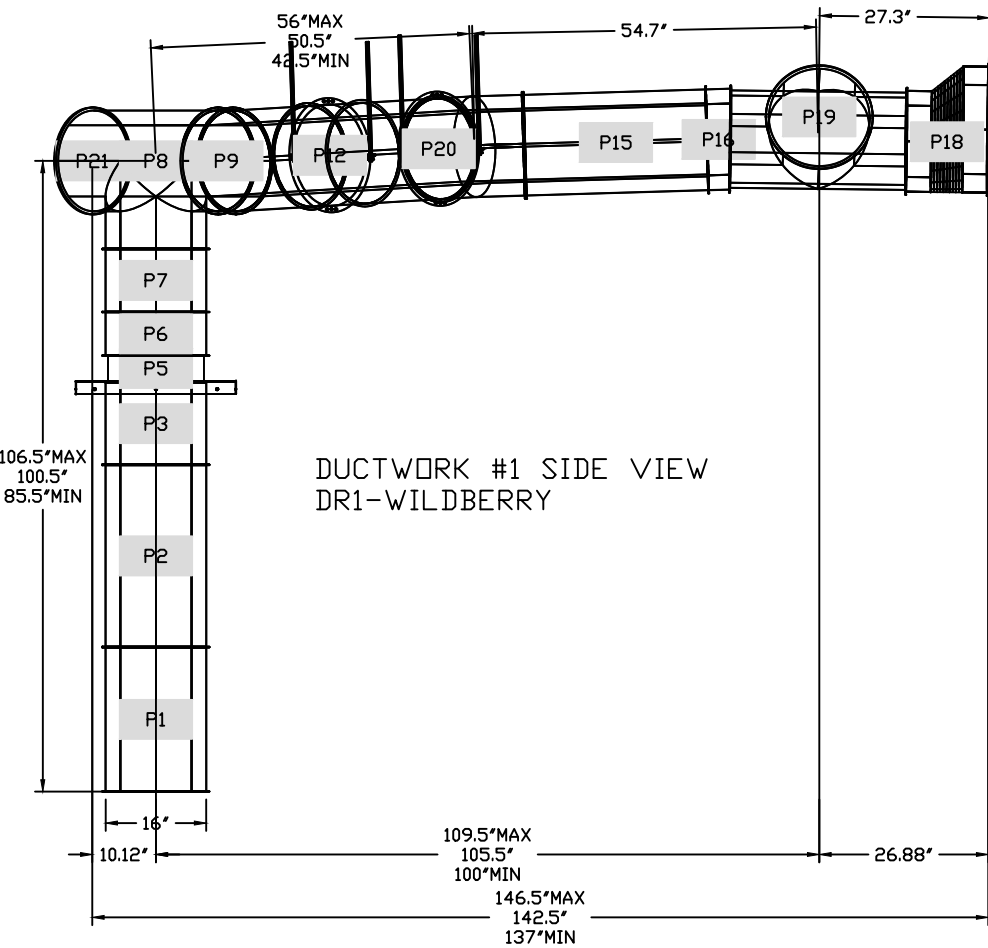

DUCTWORK #1 SE VIEW
DR1-WILDBERRY

DUCTWORK #1 SIDE VIEW
DR1-WILDBERRY

JOB Wildfire Brewery Duct Run	
LOCATION Wilder, KY, 41071	
DATE 2/16/2022	JOB # 5217833
DWG # 2	DRAWN BY jcirilli
REV.	SCALE 3/8" = 1'-0"