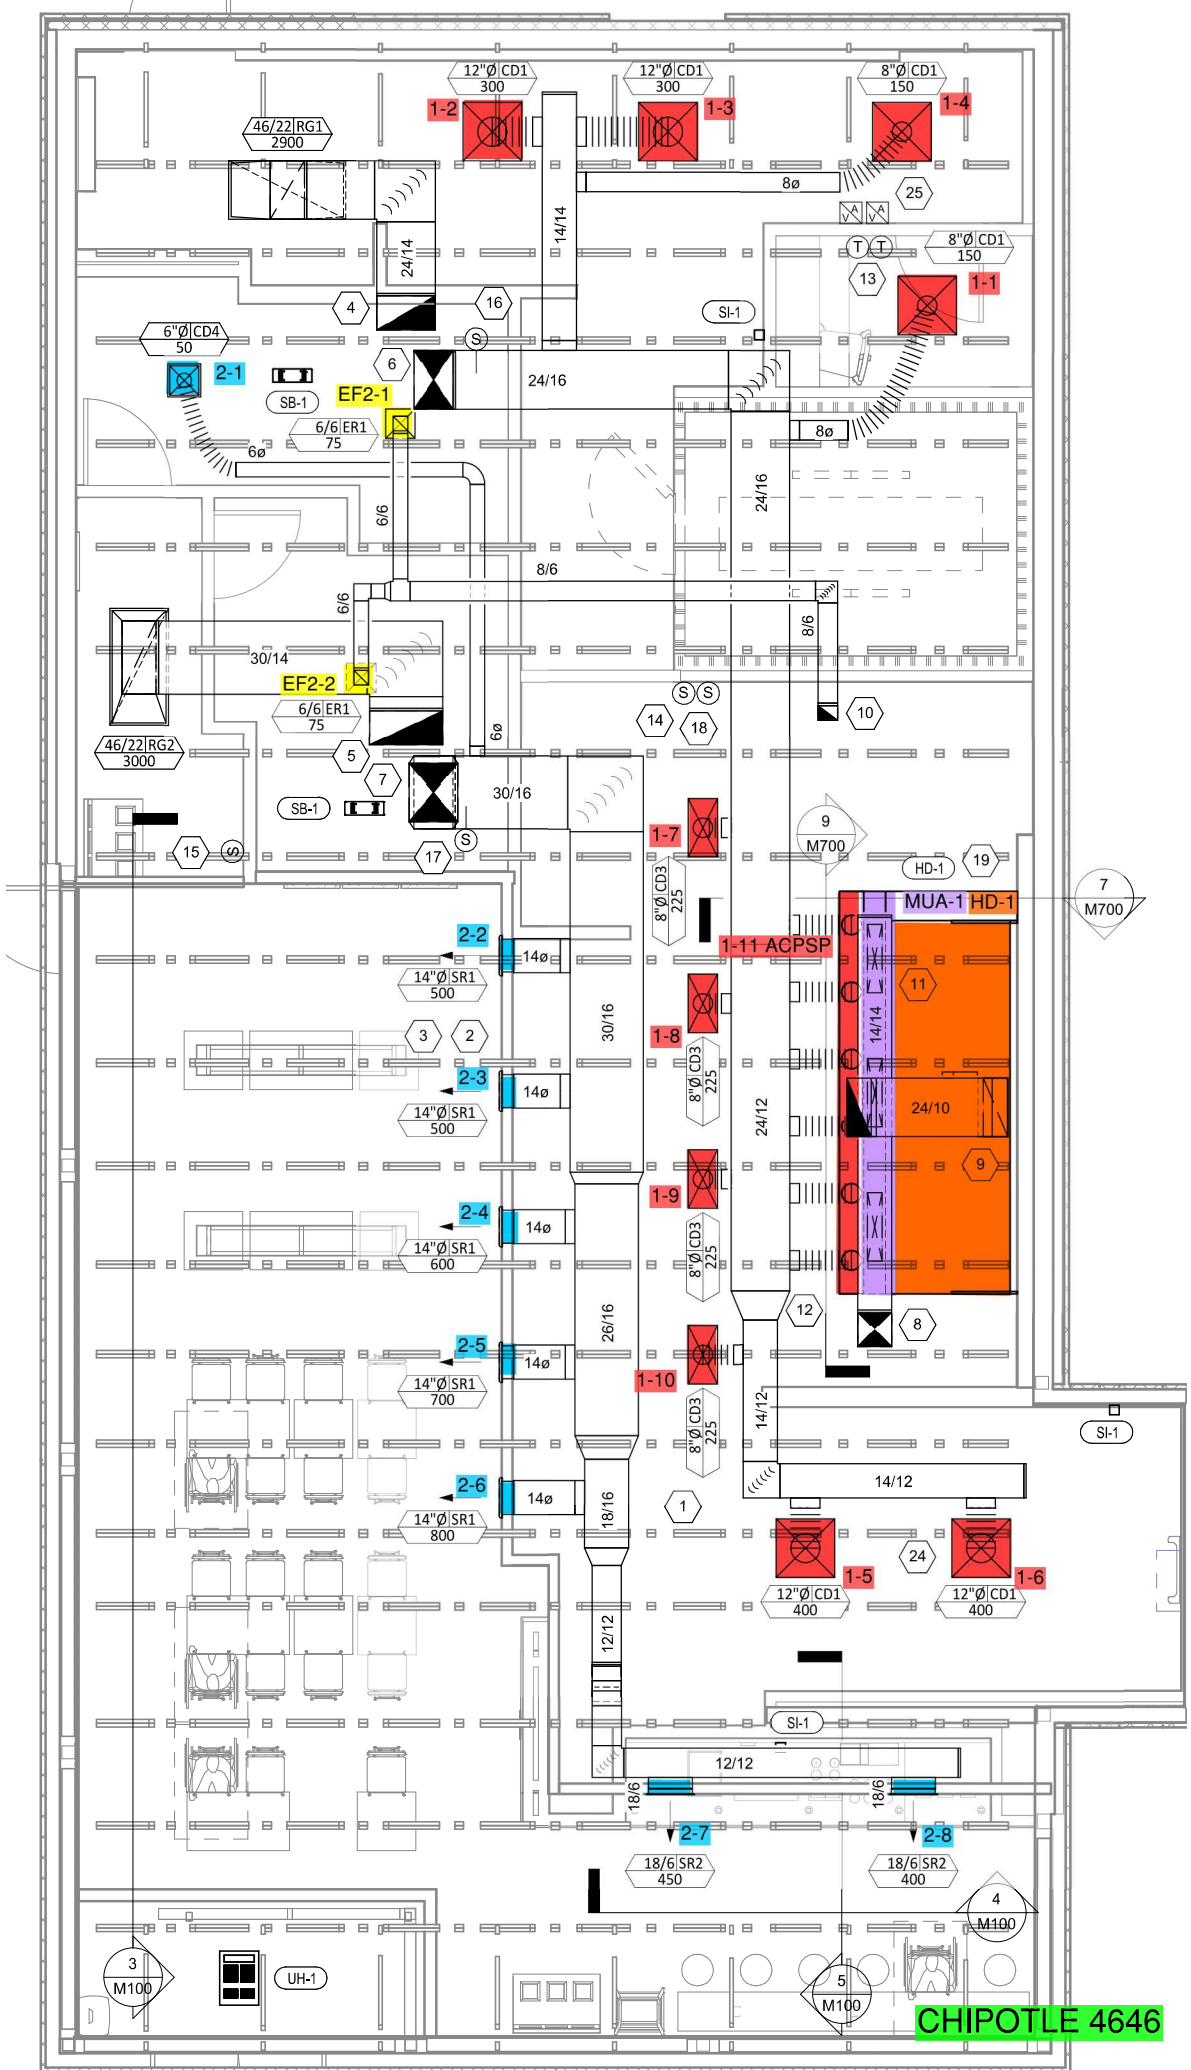

CHIPOTLE
COLLEGE
TELEPHONE
INTERNET

CHIPOTLE 4646