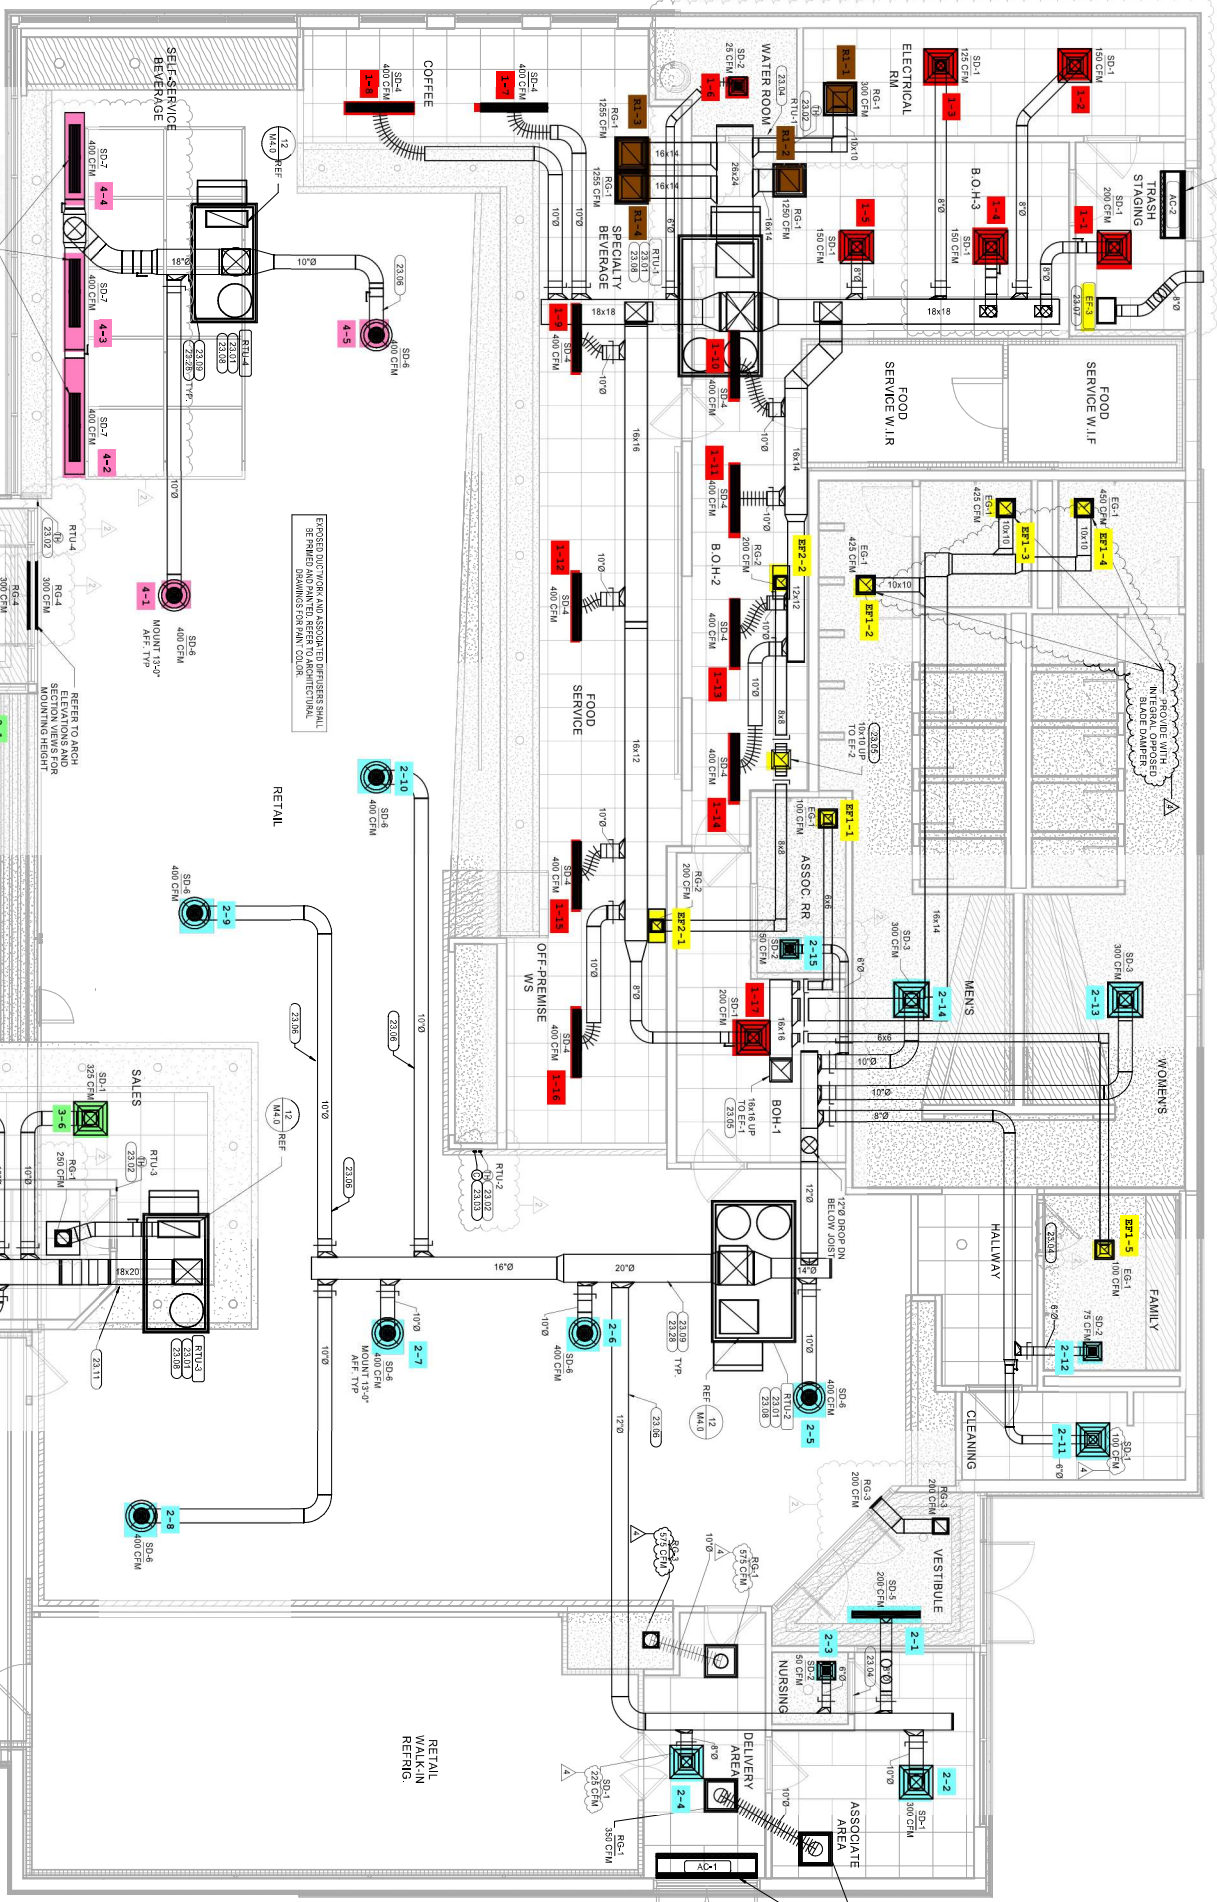

REF ARCH PLANS FOR MOUNTING HEIGHTS

EXCESSIVE WORK AND ASSOCIATED PERMITS SHALL BE SHOWN IN DRAWINGS FOR PINK COLOR.

REFER TO ARCH DRAWINGS FOR MOUNTING HEIGHTS

REF ARCH PLANS FOR MOUNTING HEIGHTS