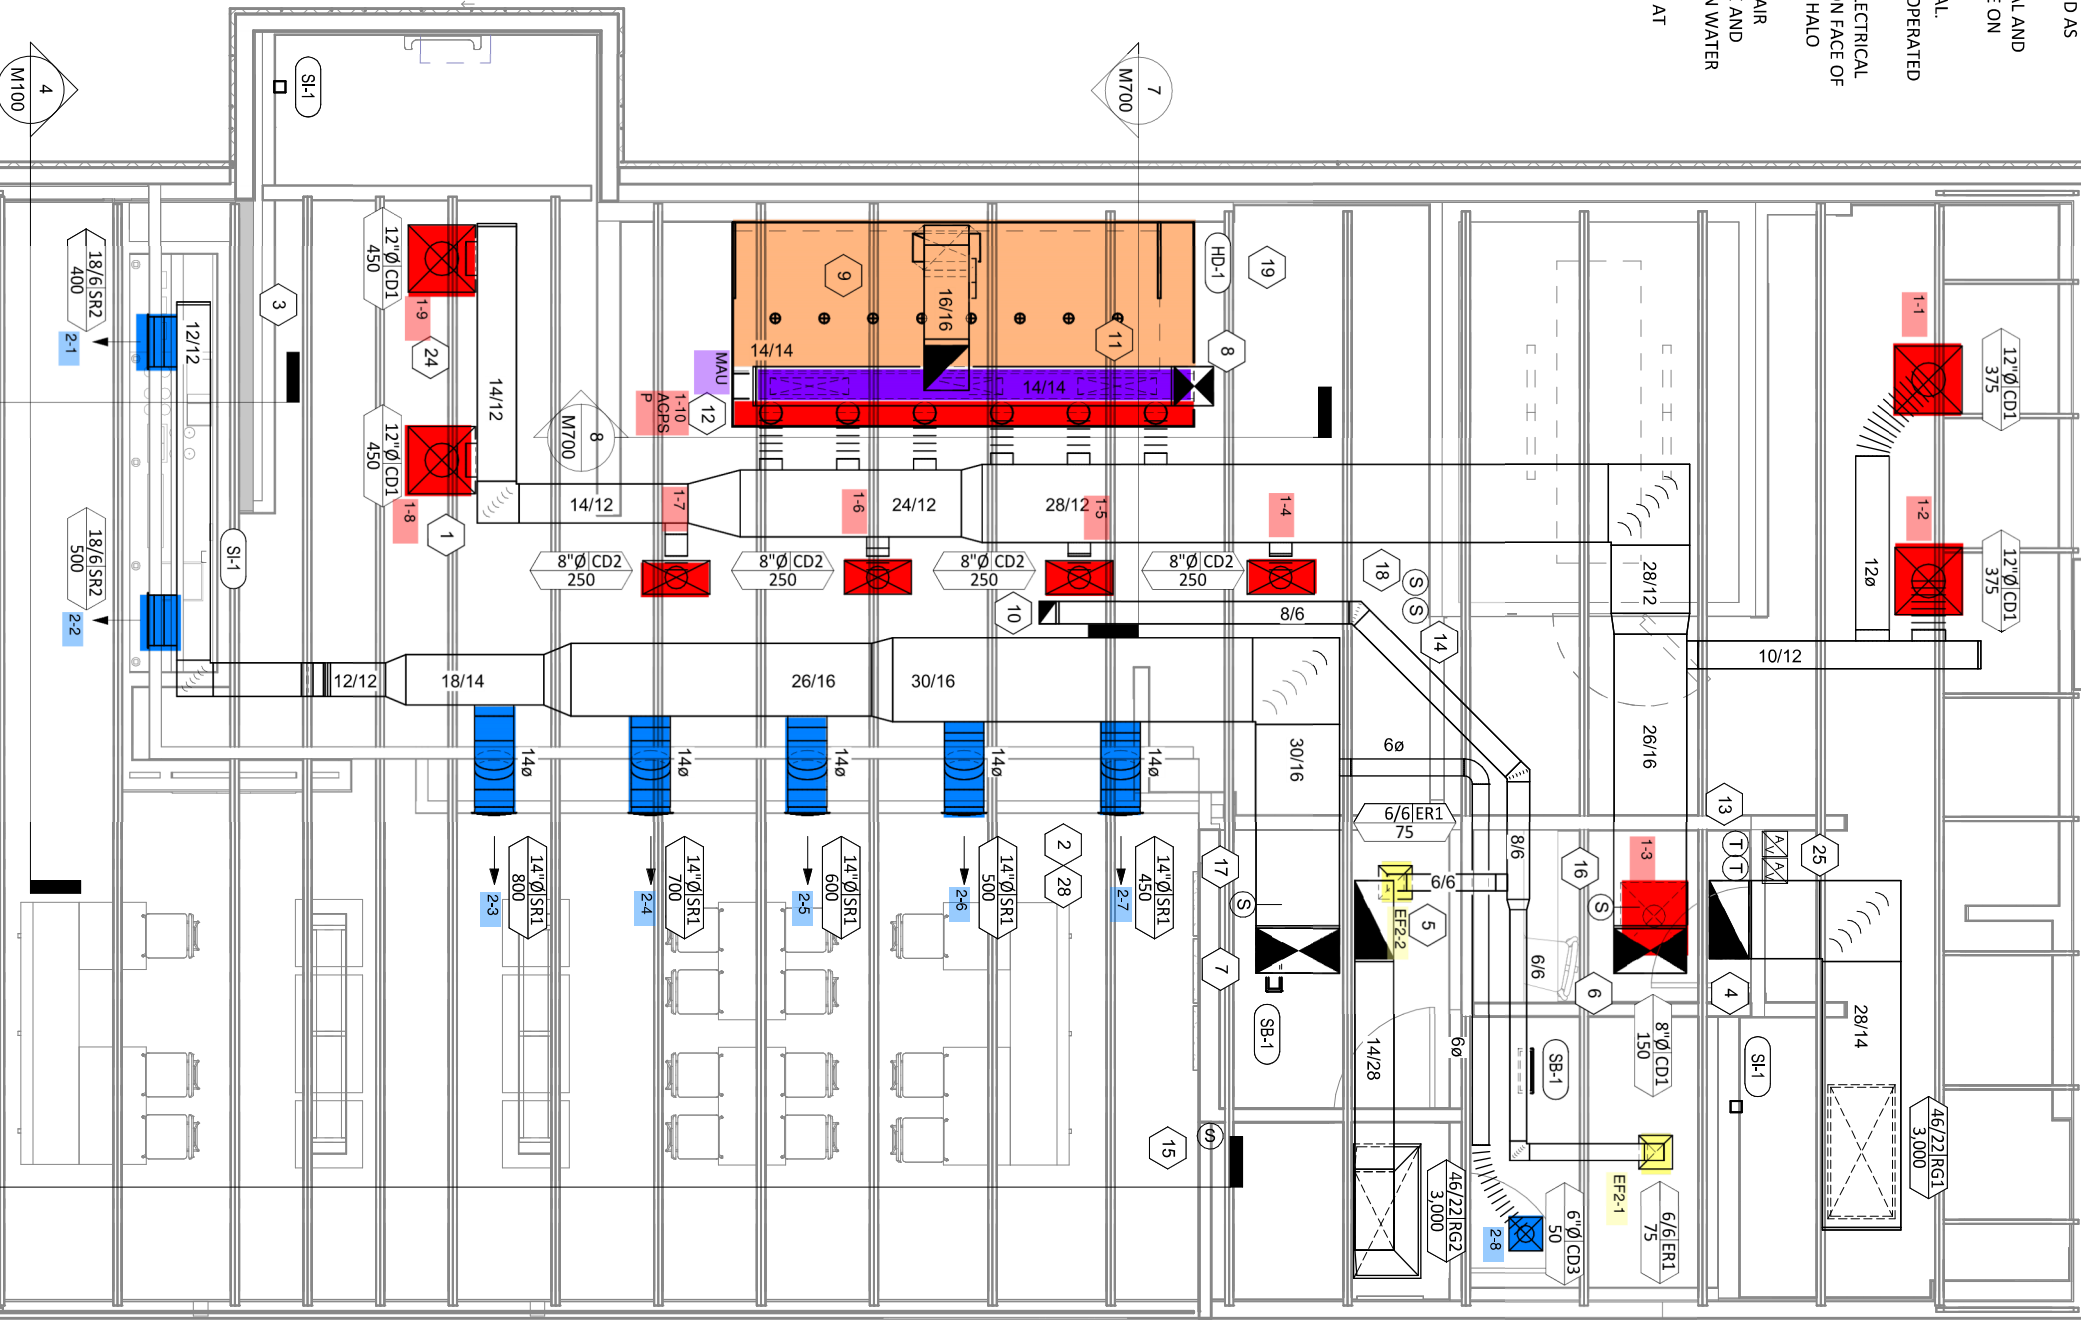

STRUCTURES AND AS  
ARCHITECTURAL AND  
ED BY CHIPOTLE ON  
L 1/1M700. TYPICAL.  
H REMOTE KEY OPERATED  
" AFF. TYPICAL.  
L 6/M700. SEE ELECTRICAL  
NING STICKERS ON FACE OF  
WHICH THE REME HALO  
N AND OUTSIDE AIR  
TION AIR INTAKE AND  
NFORMATION ON WATER

E SIDE OF ROOM AT

4  
M100

7  
M700