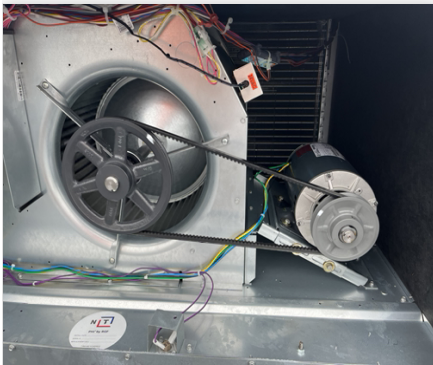

Comfort. Under control.

08-22 SWEETGREEN #MN178 EDINA, MN (TAB, IAQ)

Project Issue Information

Issue Name : RTU-2 PKG (air purifier installation)

Description : Exposed wiring not covered. Recommend exposed wiring is covered with split loom to prevent long term damage to wiring.

Created By : National TAB

Assigned To : National TAB - Michael McDonnell

Status : Open

Originated Date : 08/26/2022 - Michael McDonnell - National TAB

Project Issue File Details

FuselT827727fedd3f4693bb76fe
0300676d2c.jpeg