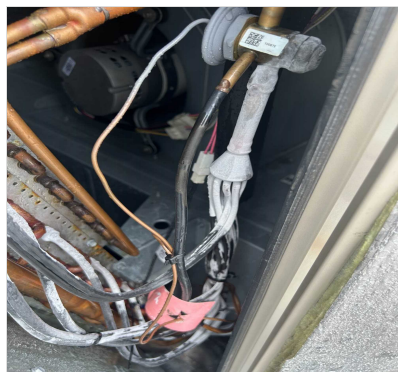

06-03-24 FREDDY'S - DERBY, KS (DERBY) - RENEW

Project Issue Information

Issue Name : Rtu refrigerant lines iced up
Description : During preventative maintenance I found what seems to be the newest rtu(rtu on the very left) iced up or frosted up on the refrigerant lines. Middle thermostat in office is also only one not meeting tstat temp.
Created By : National TAB **Assigned To :** National TAB - Kyle Henry
Status : Open
Priority : Urgent **Asset Tag :**
Originated Date : 06/04/2024 - Kyle Henry - National TAB

Project Issue File Details

26598E8D_C911_4851_8493
_BC0595B24467.jpeg