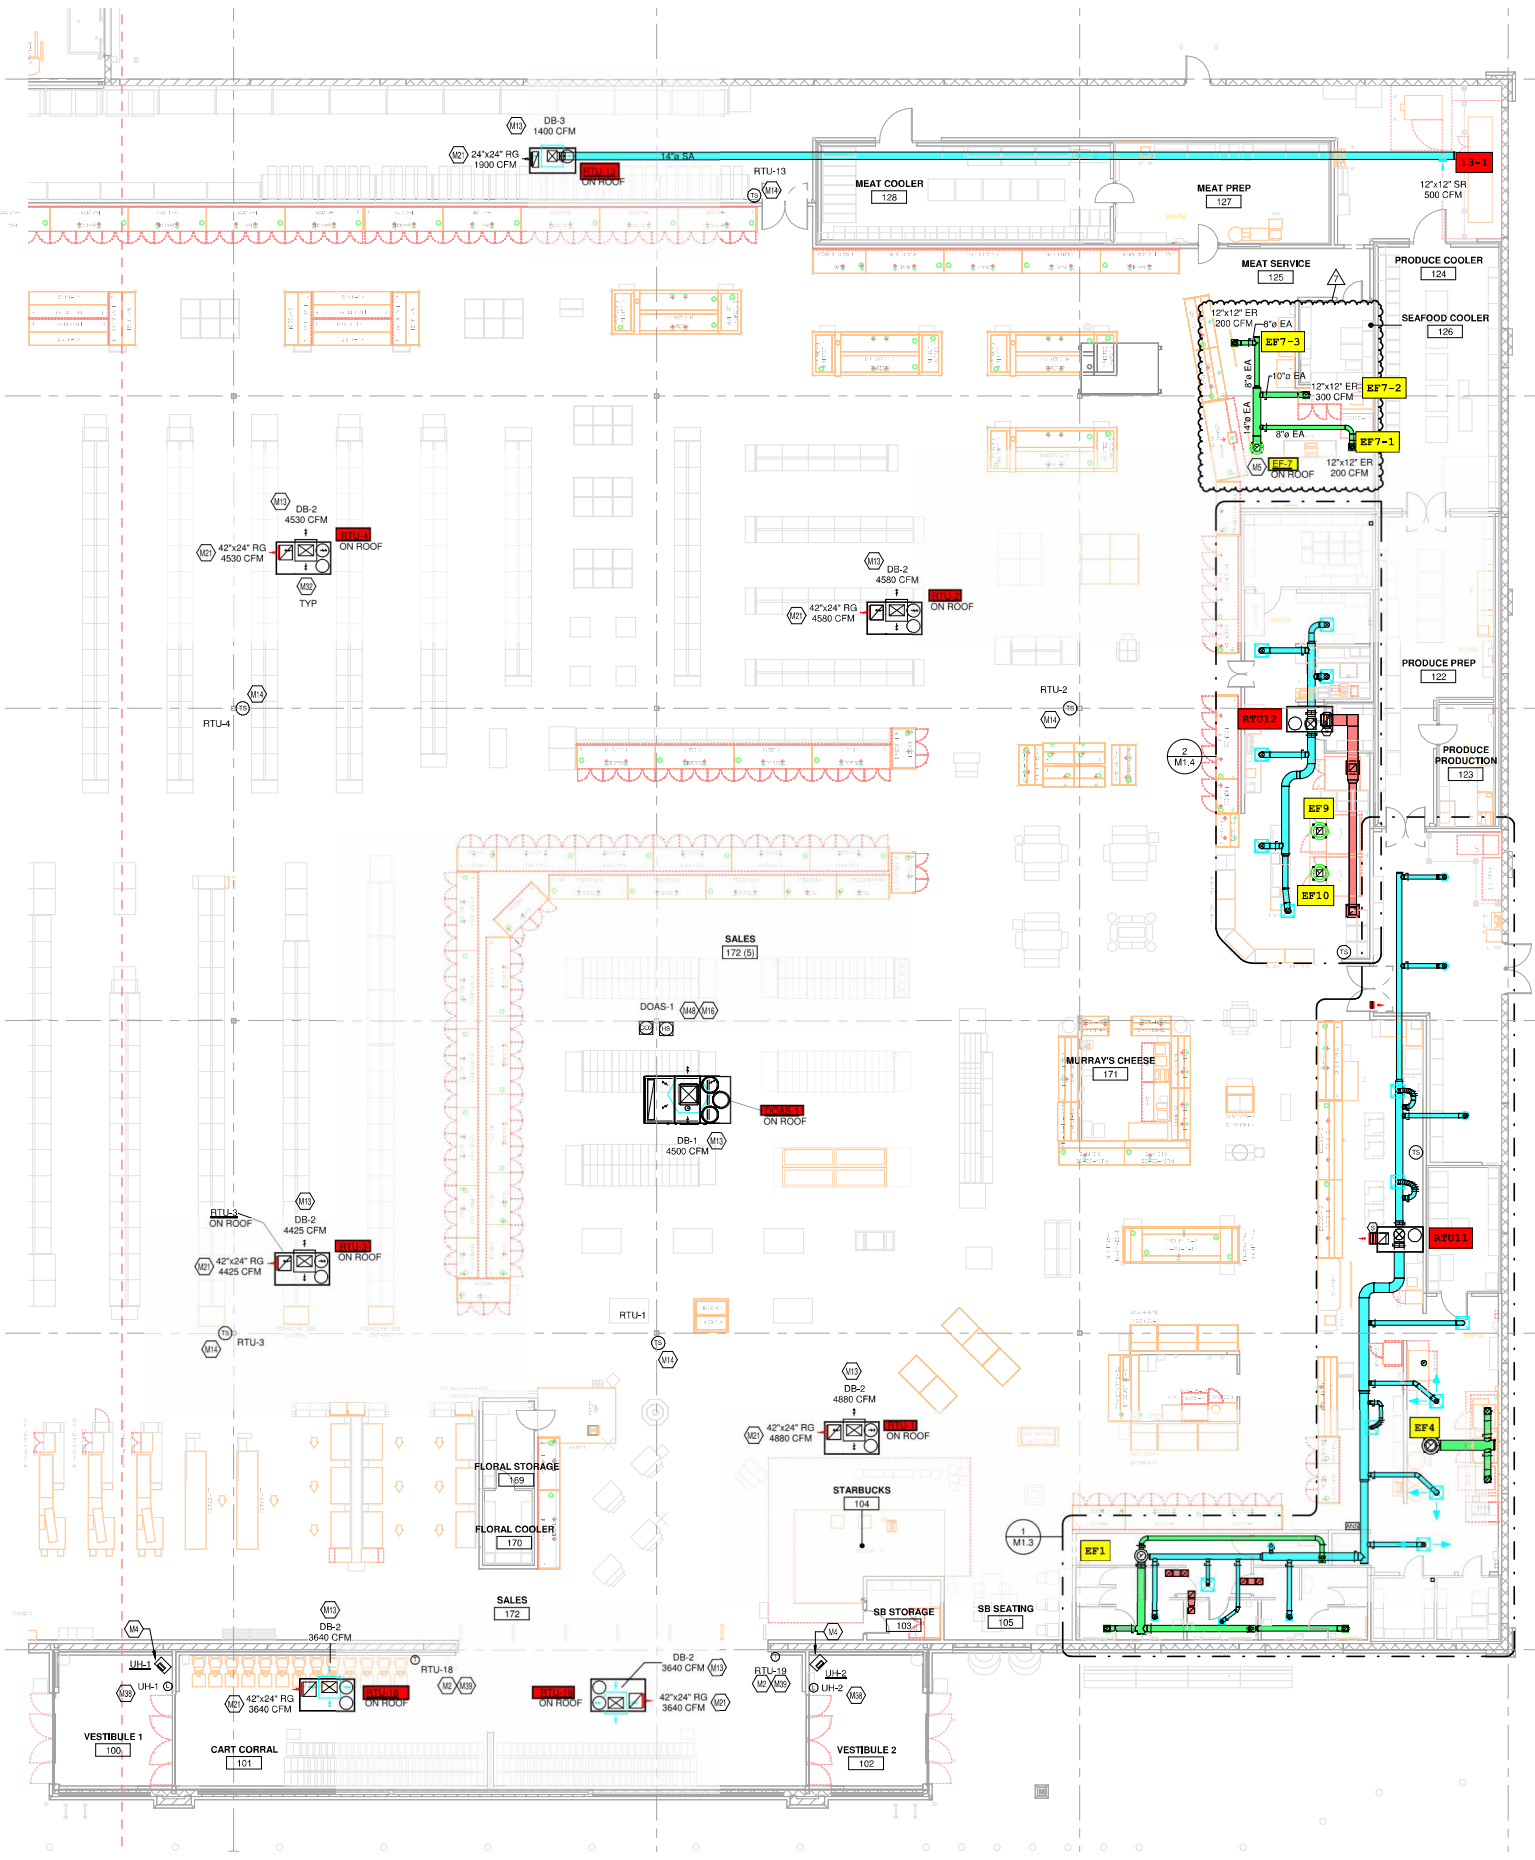

REPLLOT ONLY. NO BEEP MARK

REPLotted ONLY IN BROWN

ARGED PLAN - BAKERY