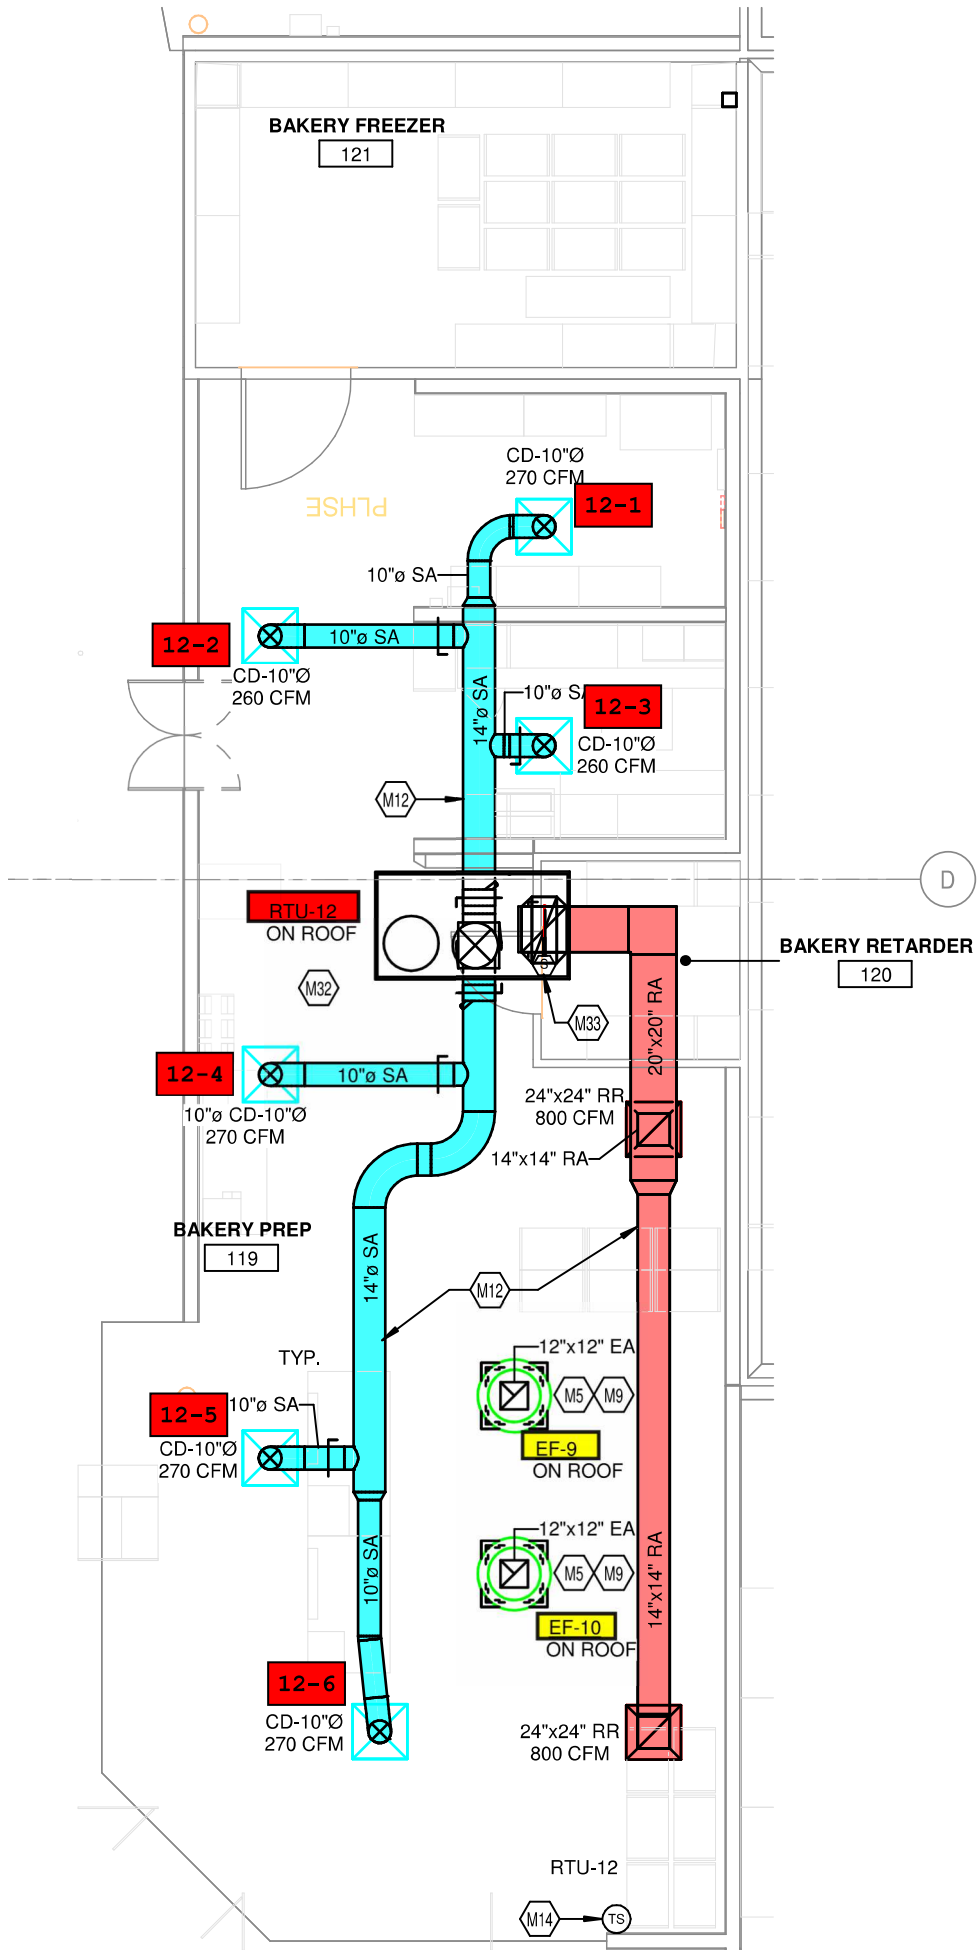

REPLLOT ONLY. NO BEEP MARK

REPLotted ONLY IN BROWN

ARGED PLAN - BAKERY