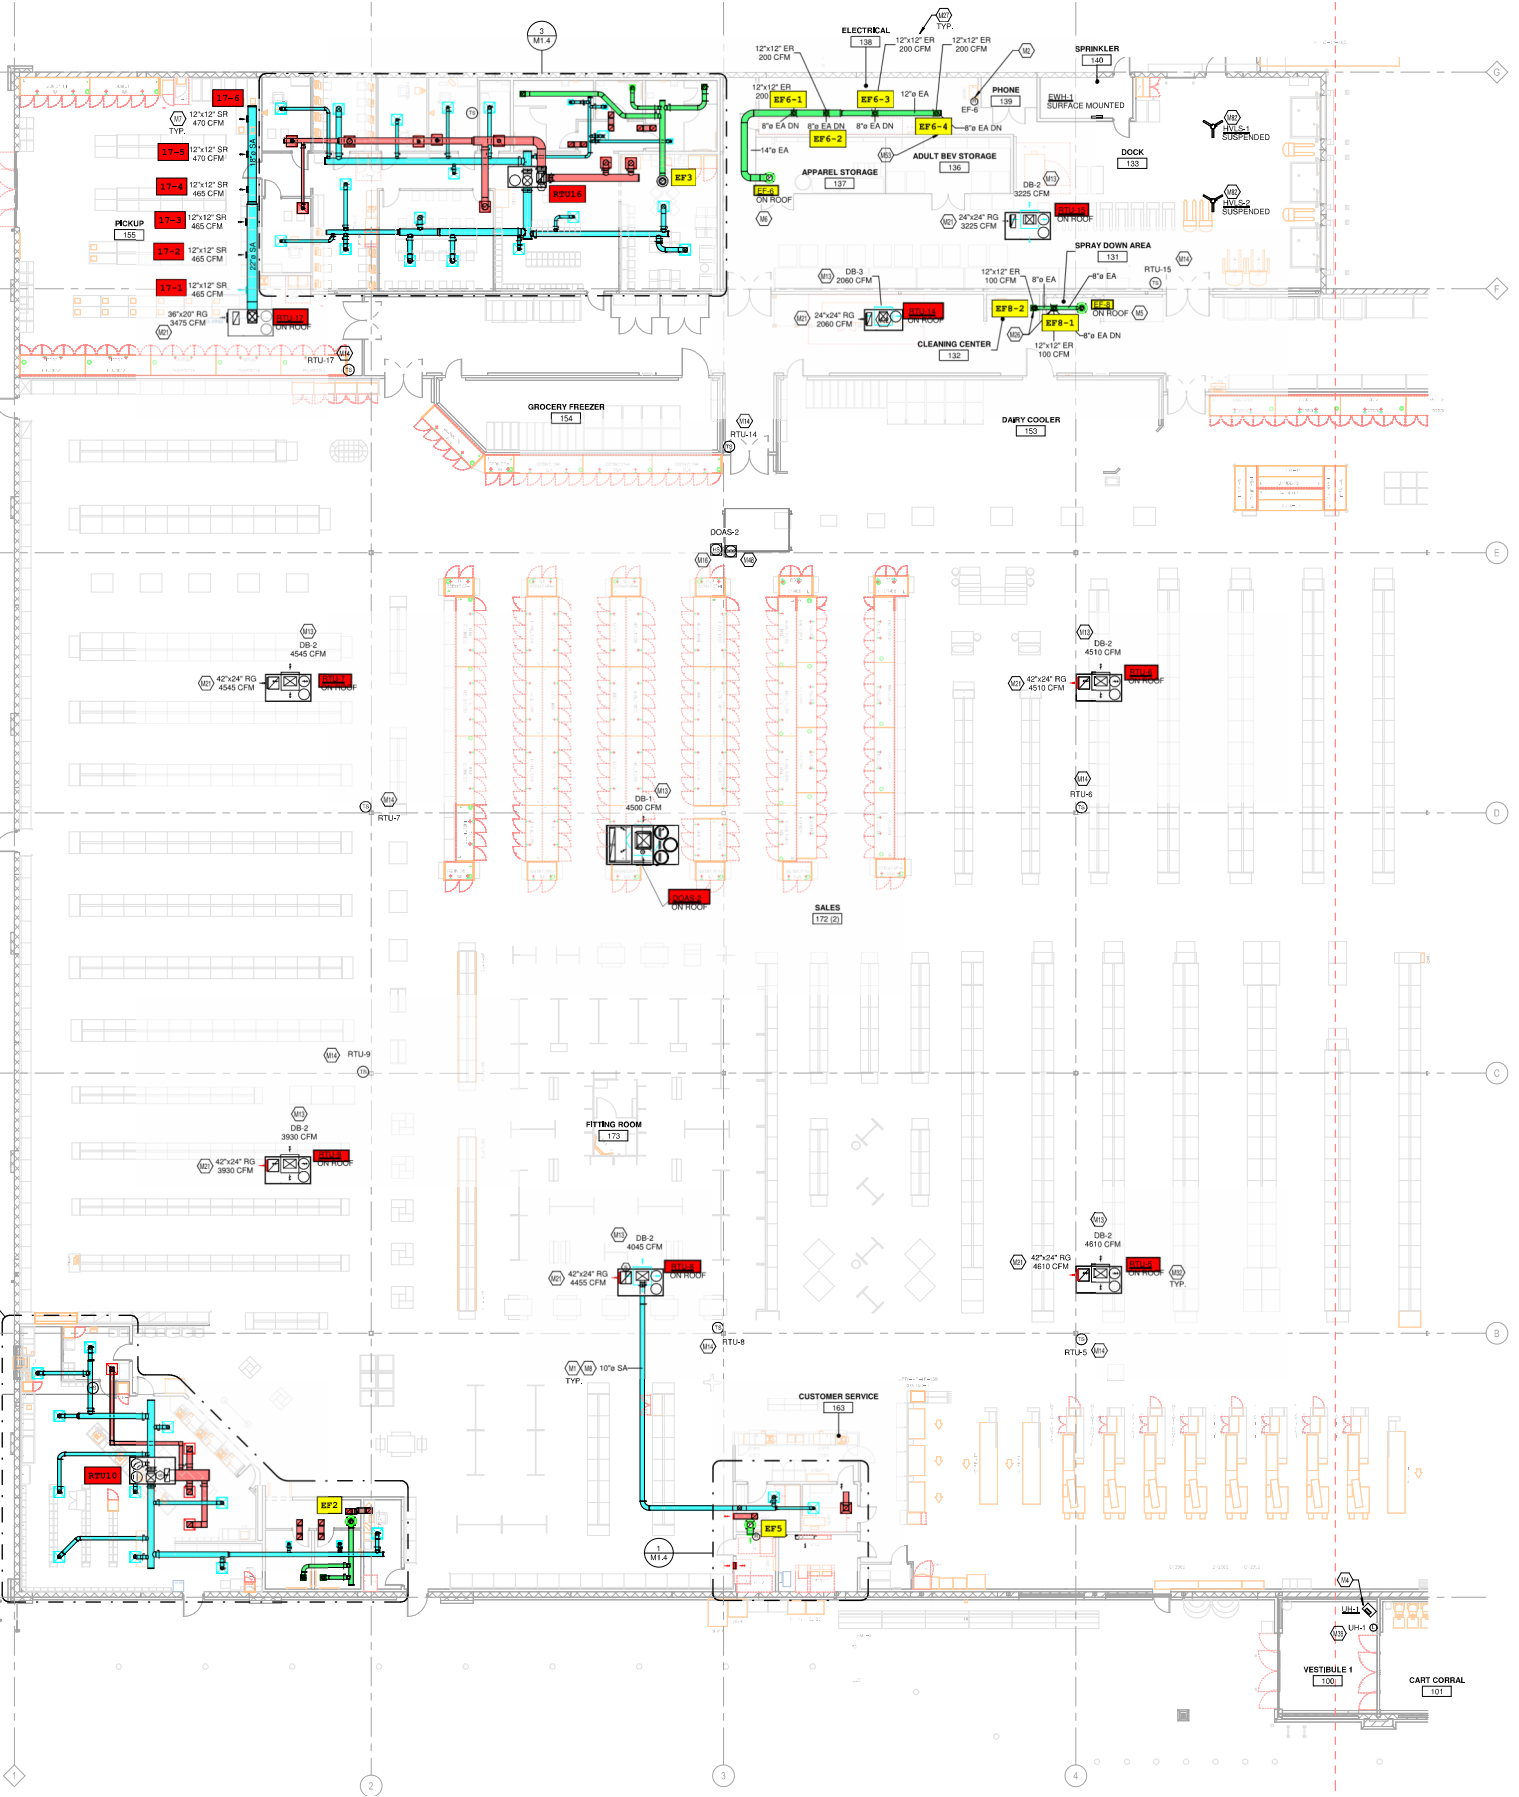

REPLLOT ONLY. NO BEEP MARK

REPLotted ONLY IN BROWN

ARGED PLAN - BAKERY