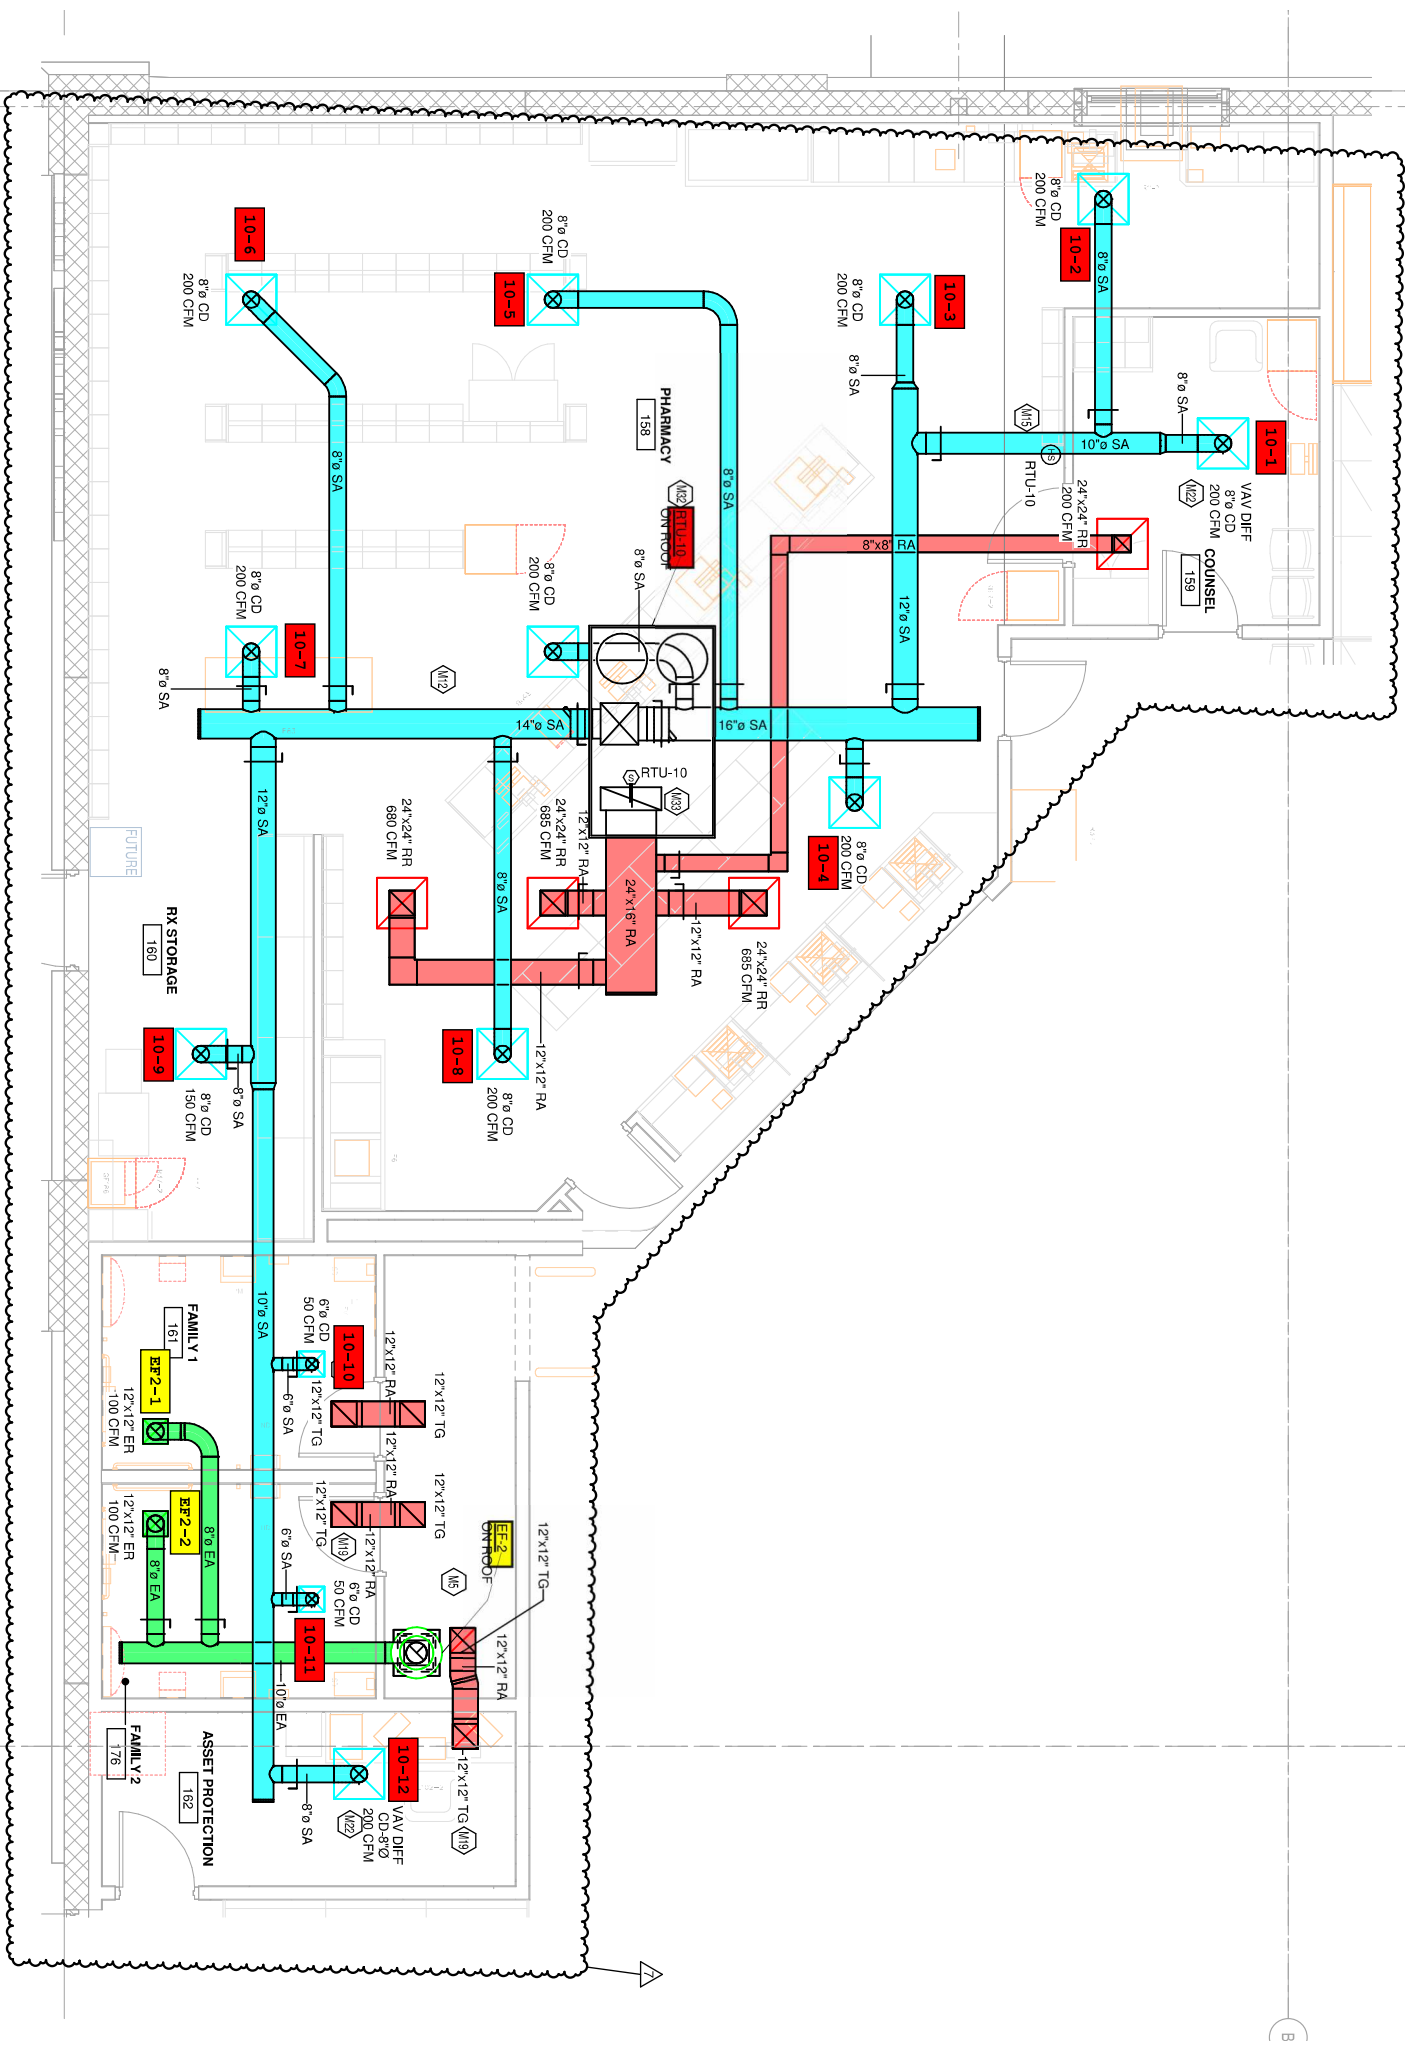

REPLLOT ONLY. NO BEEP MARK

REPLotted ONLY IN BROWN

ARGED PLAN - BAKERY