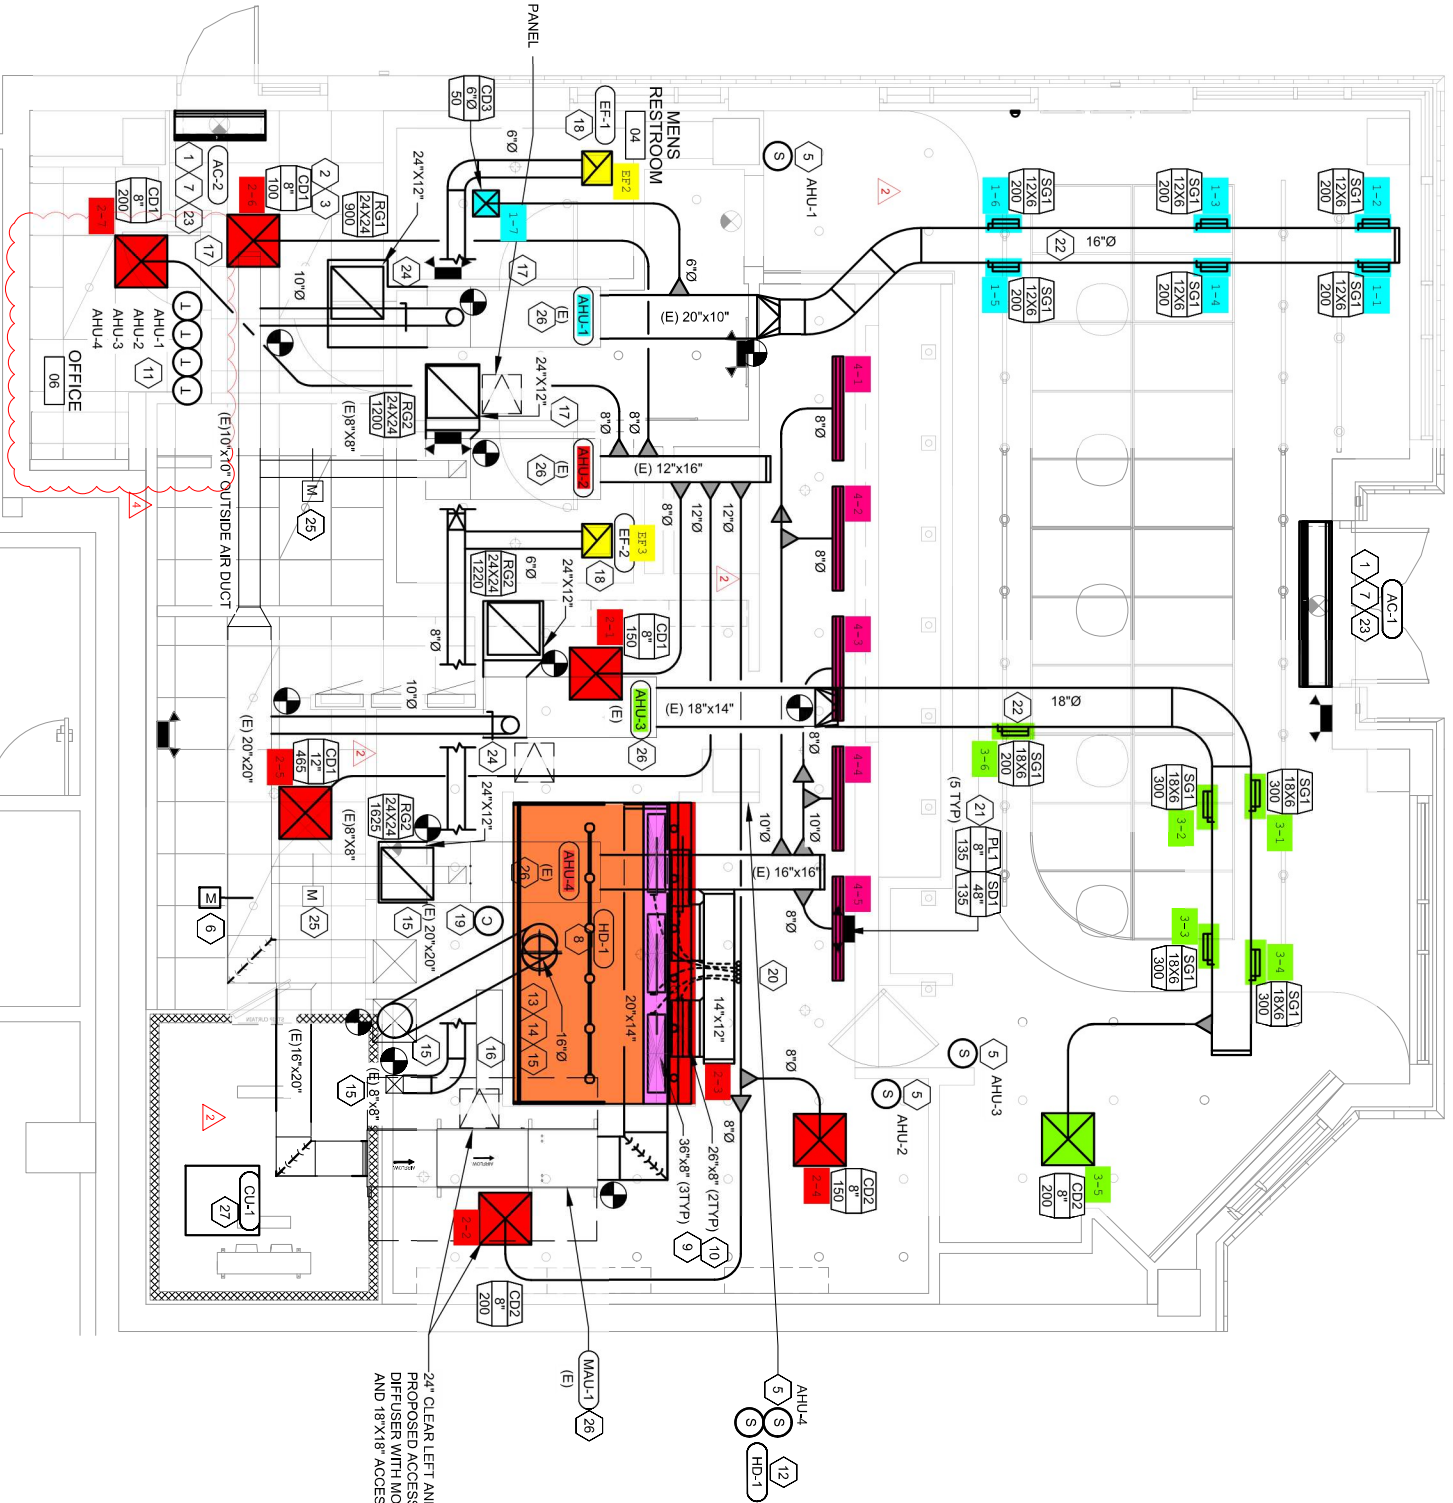

PROPOSED 18"X18" ACCESS PANEL

24" CLEAR LEFT AND RIGHT
PROPOSED ACCESS PANELS
DIFFUSER WITH MOUNTING TO ACT AS ACCESS PANEL
AND 18"X18" ACCESS PANEL