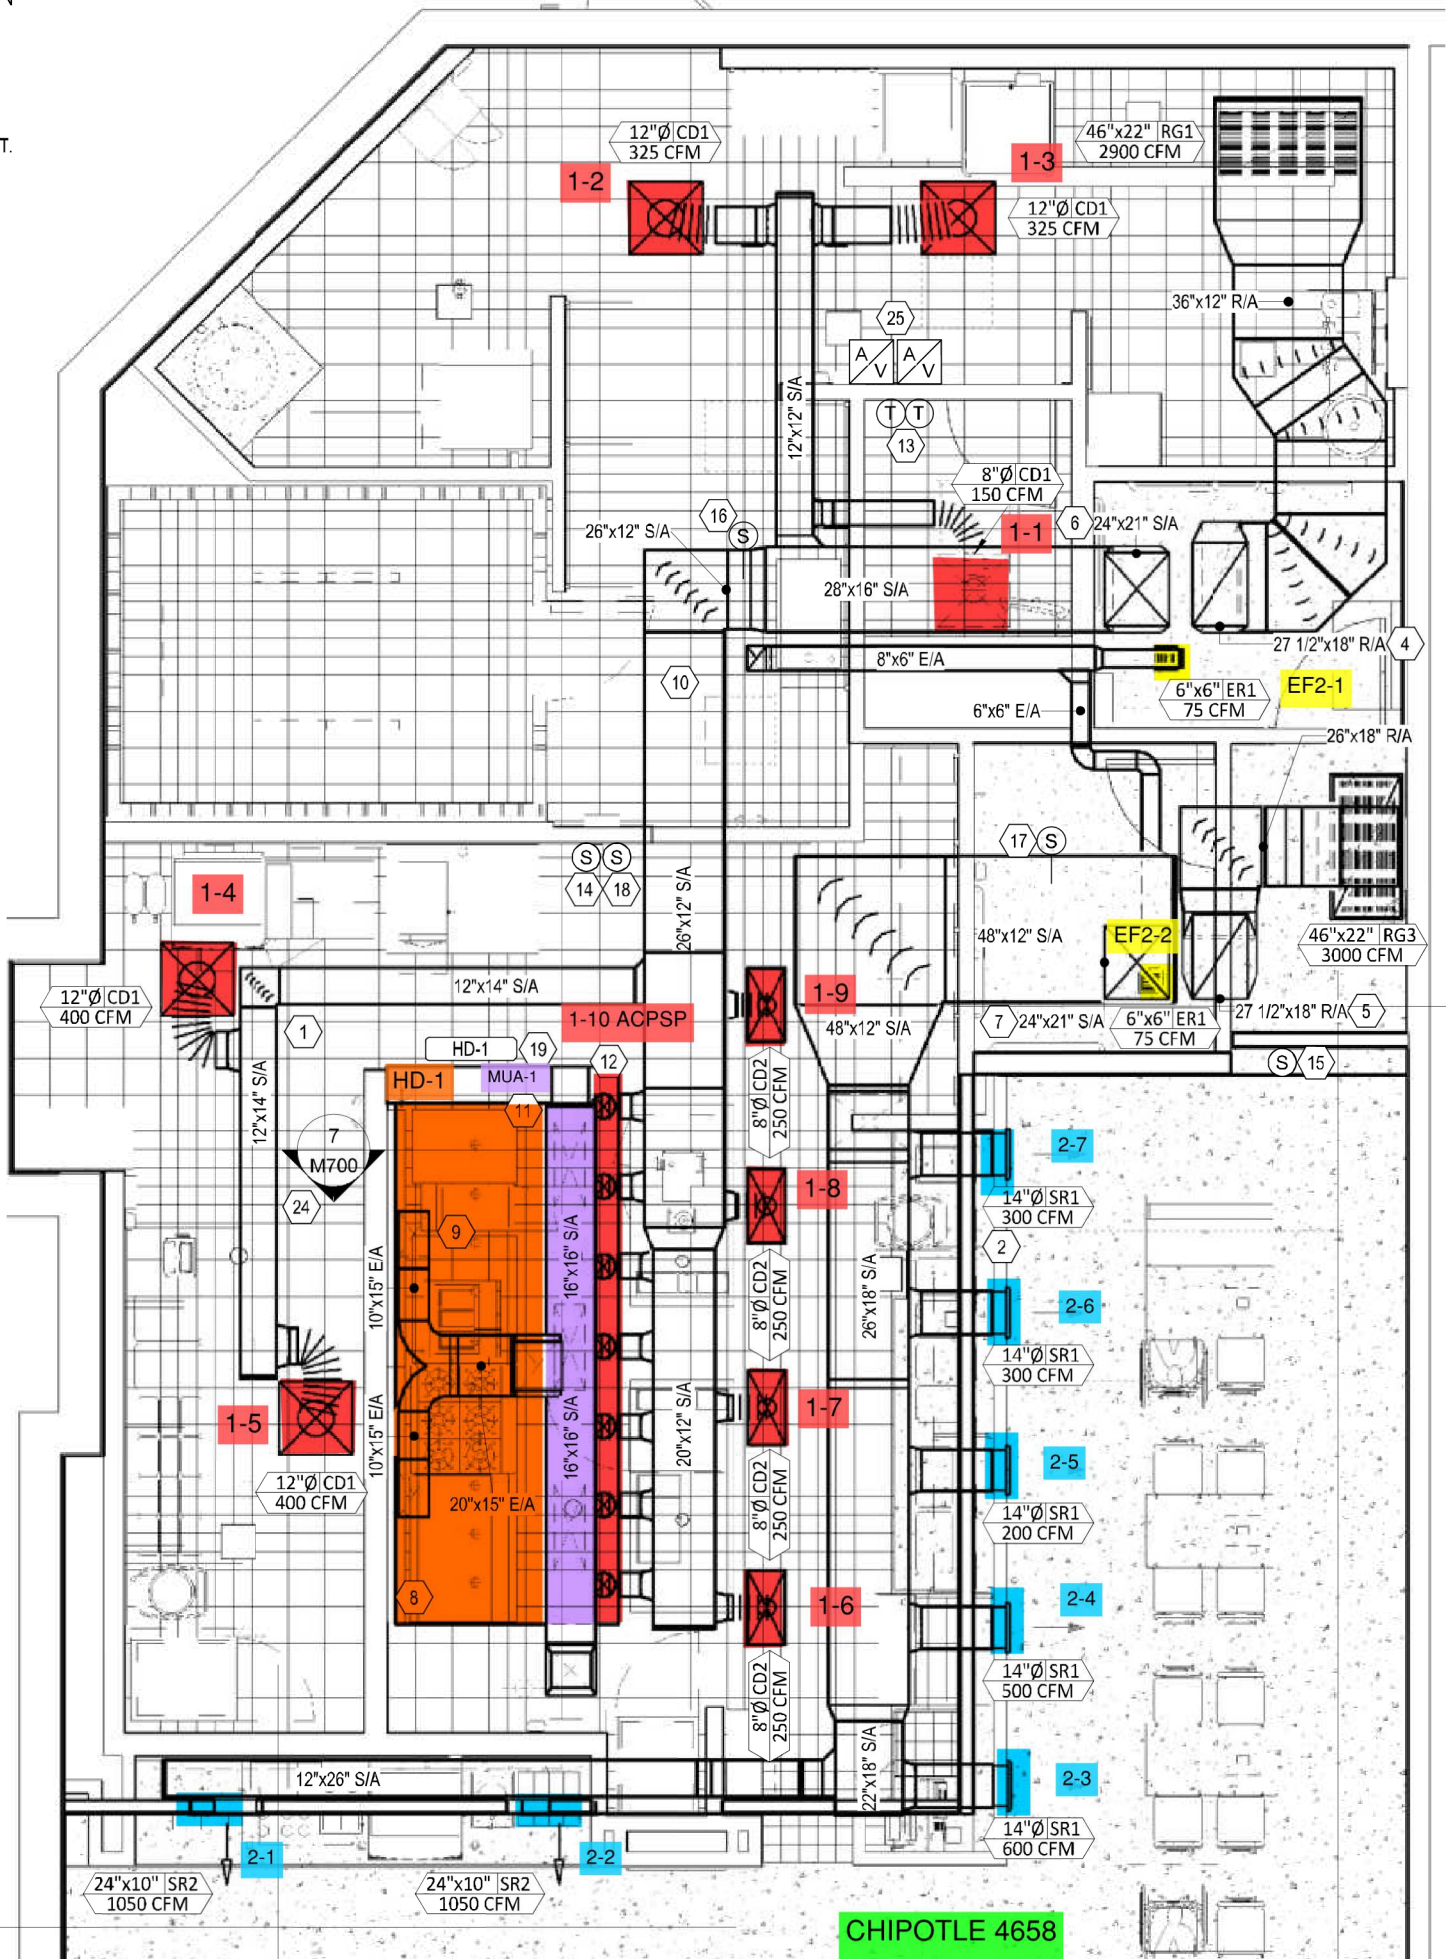

ATED RESET.

TRICAL
CE OF
LO WOULD

TAKES.
FAN EF-1
ND

CHIPOTLE 4658