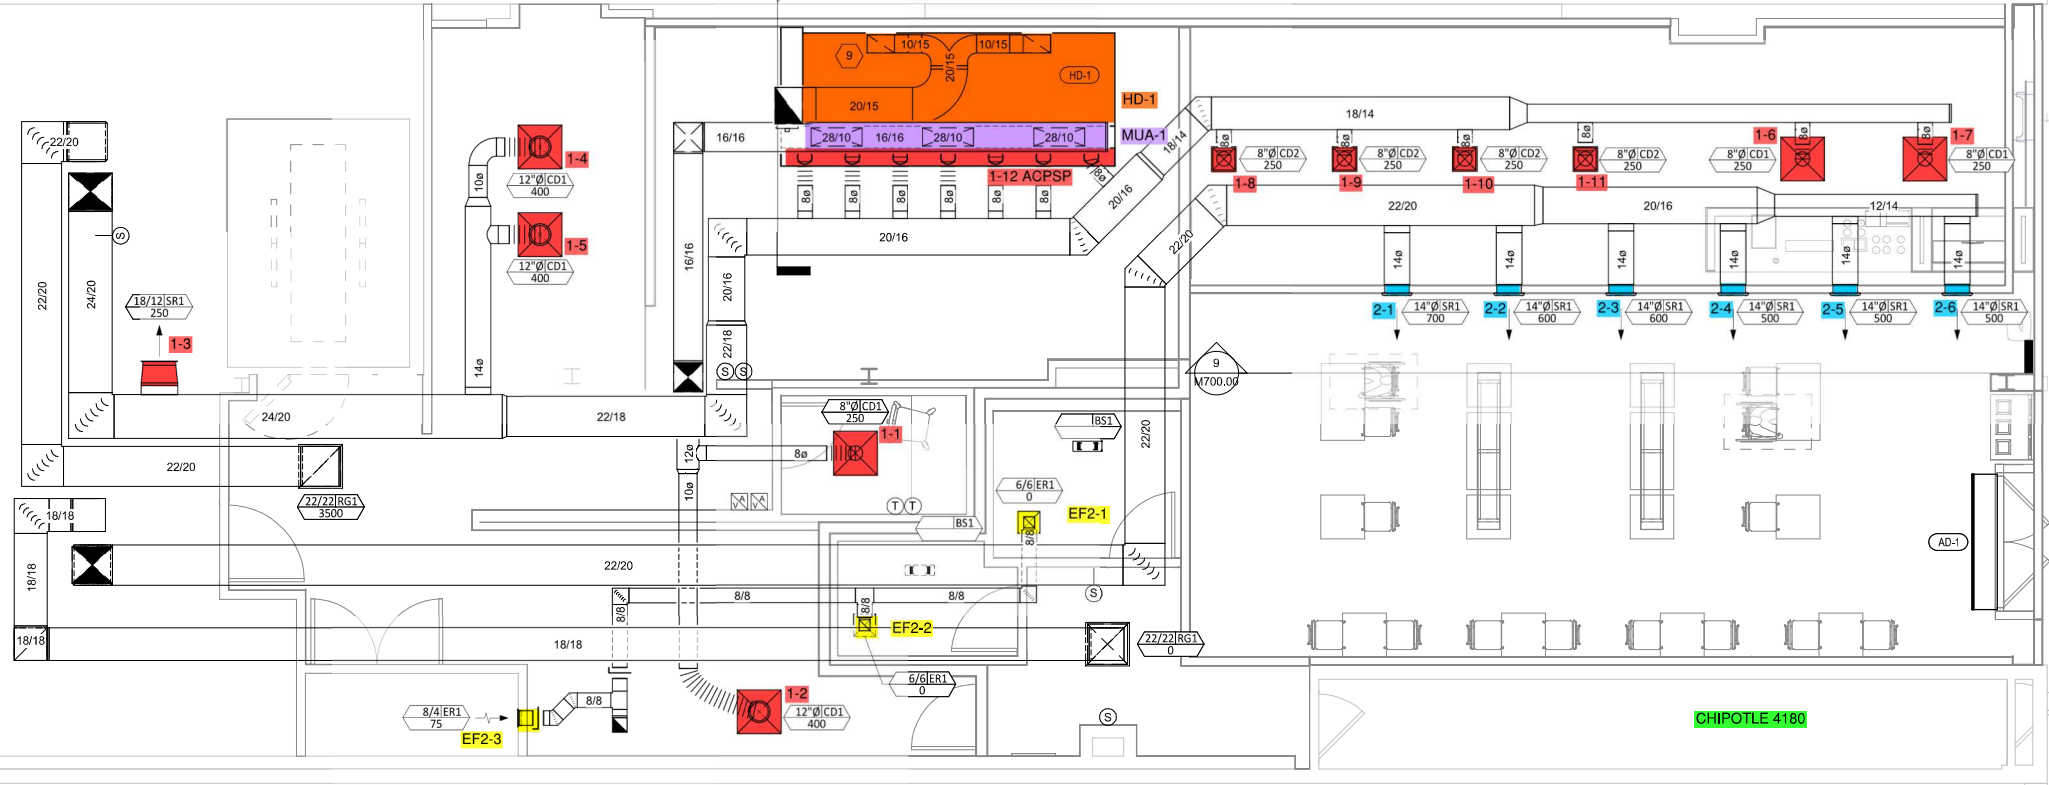

GREASE EXHAUST SECTION 1
 1/8" = 1'-0"

7
M700.00

CHIPOTLE 4180