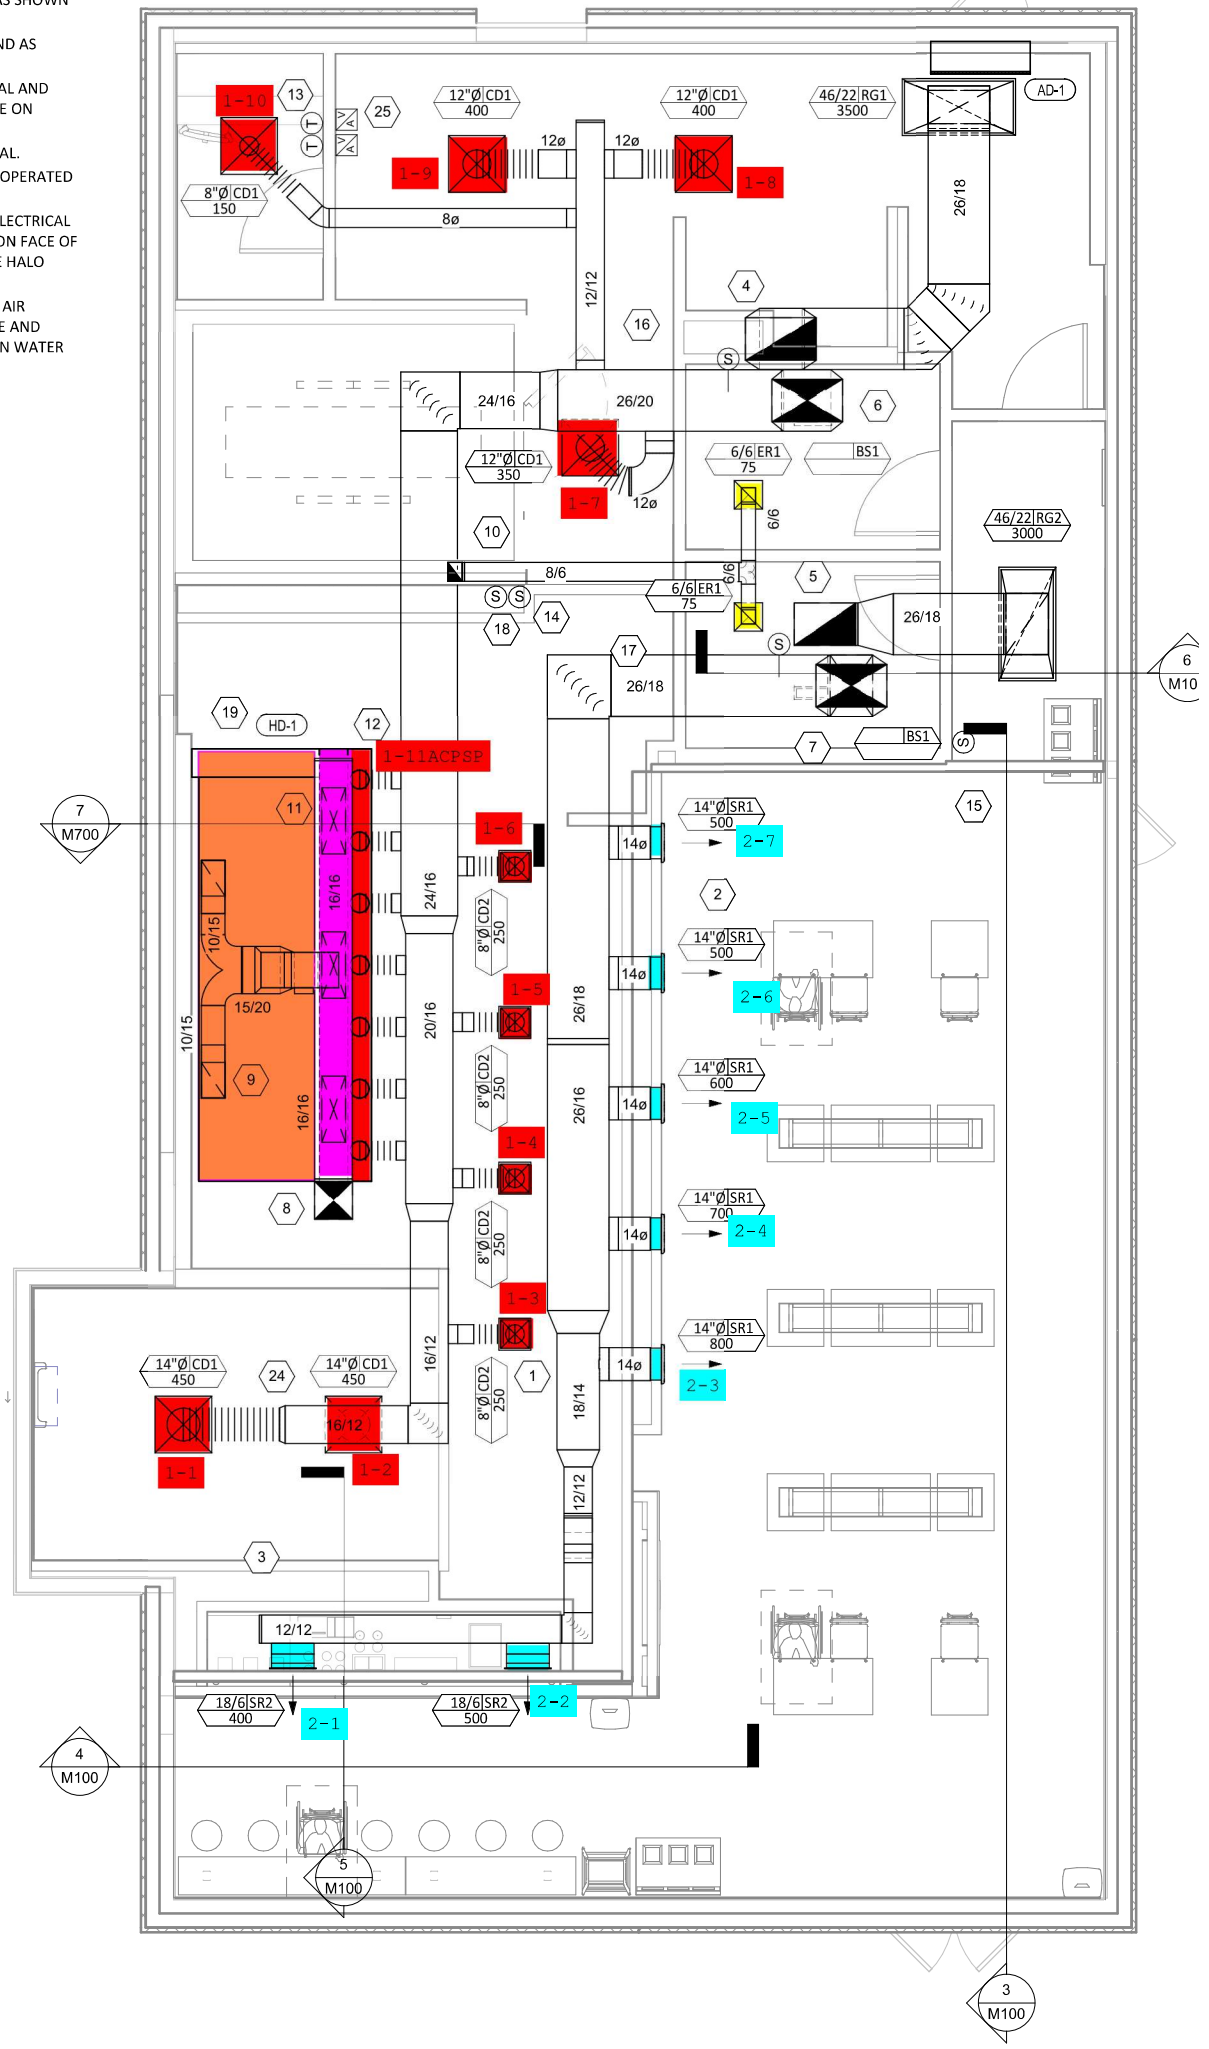

RIGERANT LINE
ERANT PIPING TO
DUD AS SHOWN

NS AND AS

CTURAL AND
IPOTLE ON

TYPICAL
E KEY OPERATED
ICAL.
SEE ELECTRICAL
ERS ON FACE OF
REME HALO

TSIDE AIR
NTAKE AND
ON ON WATER

CHIP
COL
TELE
INTERN