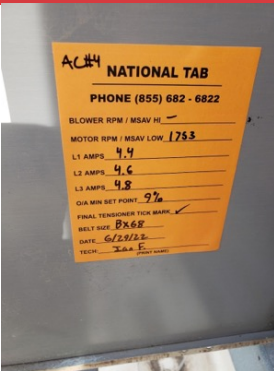

**EF#3**

**EF#4**

**HOOD#1L**

**HOOD#1R**

**HOOD#2**

**HOOD#3**

**ECONOMIZER**

**EF BELT TENSIONER**

**CAPTURE JET SETTING**

**BALANCING DAMPER**

**AC STICKER**

**EF STICKER**

HOOD STICKER

CAPTURE JET STICKER

SUNCOAST AC STICKER

SUNCOAST EF STICKER