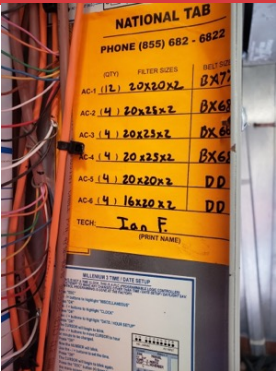

**EF#3**

**EF#4**

**HOOD#1L**

**HOOD#1R**

**HOOD#2**

**HOOD#3**

**ECONOMIZER**

**EF BELT TENSIONER**

**CAPTURE JET SETTING**

**BALANCING DAMPER**

**AC STICKER**

**EF STICKER**

HOOD STICKER

CAPTURE JET STICKER

SUNCOAST AC STICKER

SUNCOAST EF STICKER