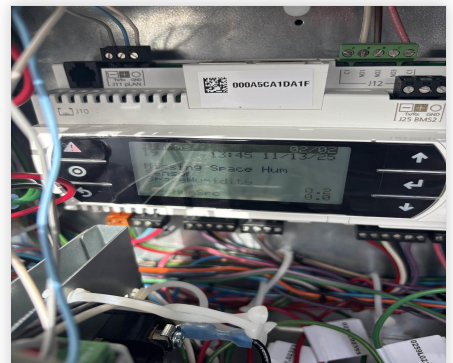

11/13/2025