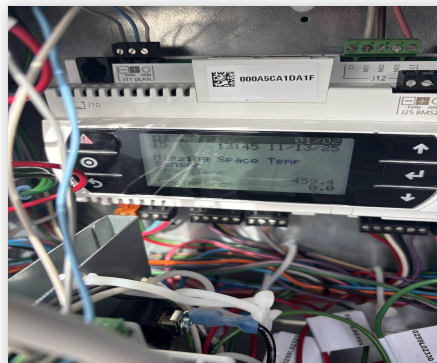

11/13/2025