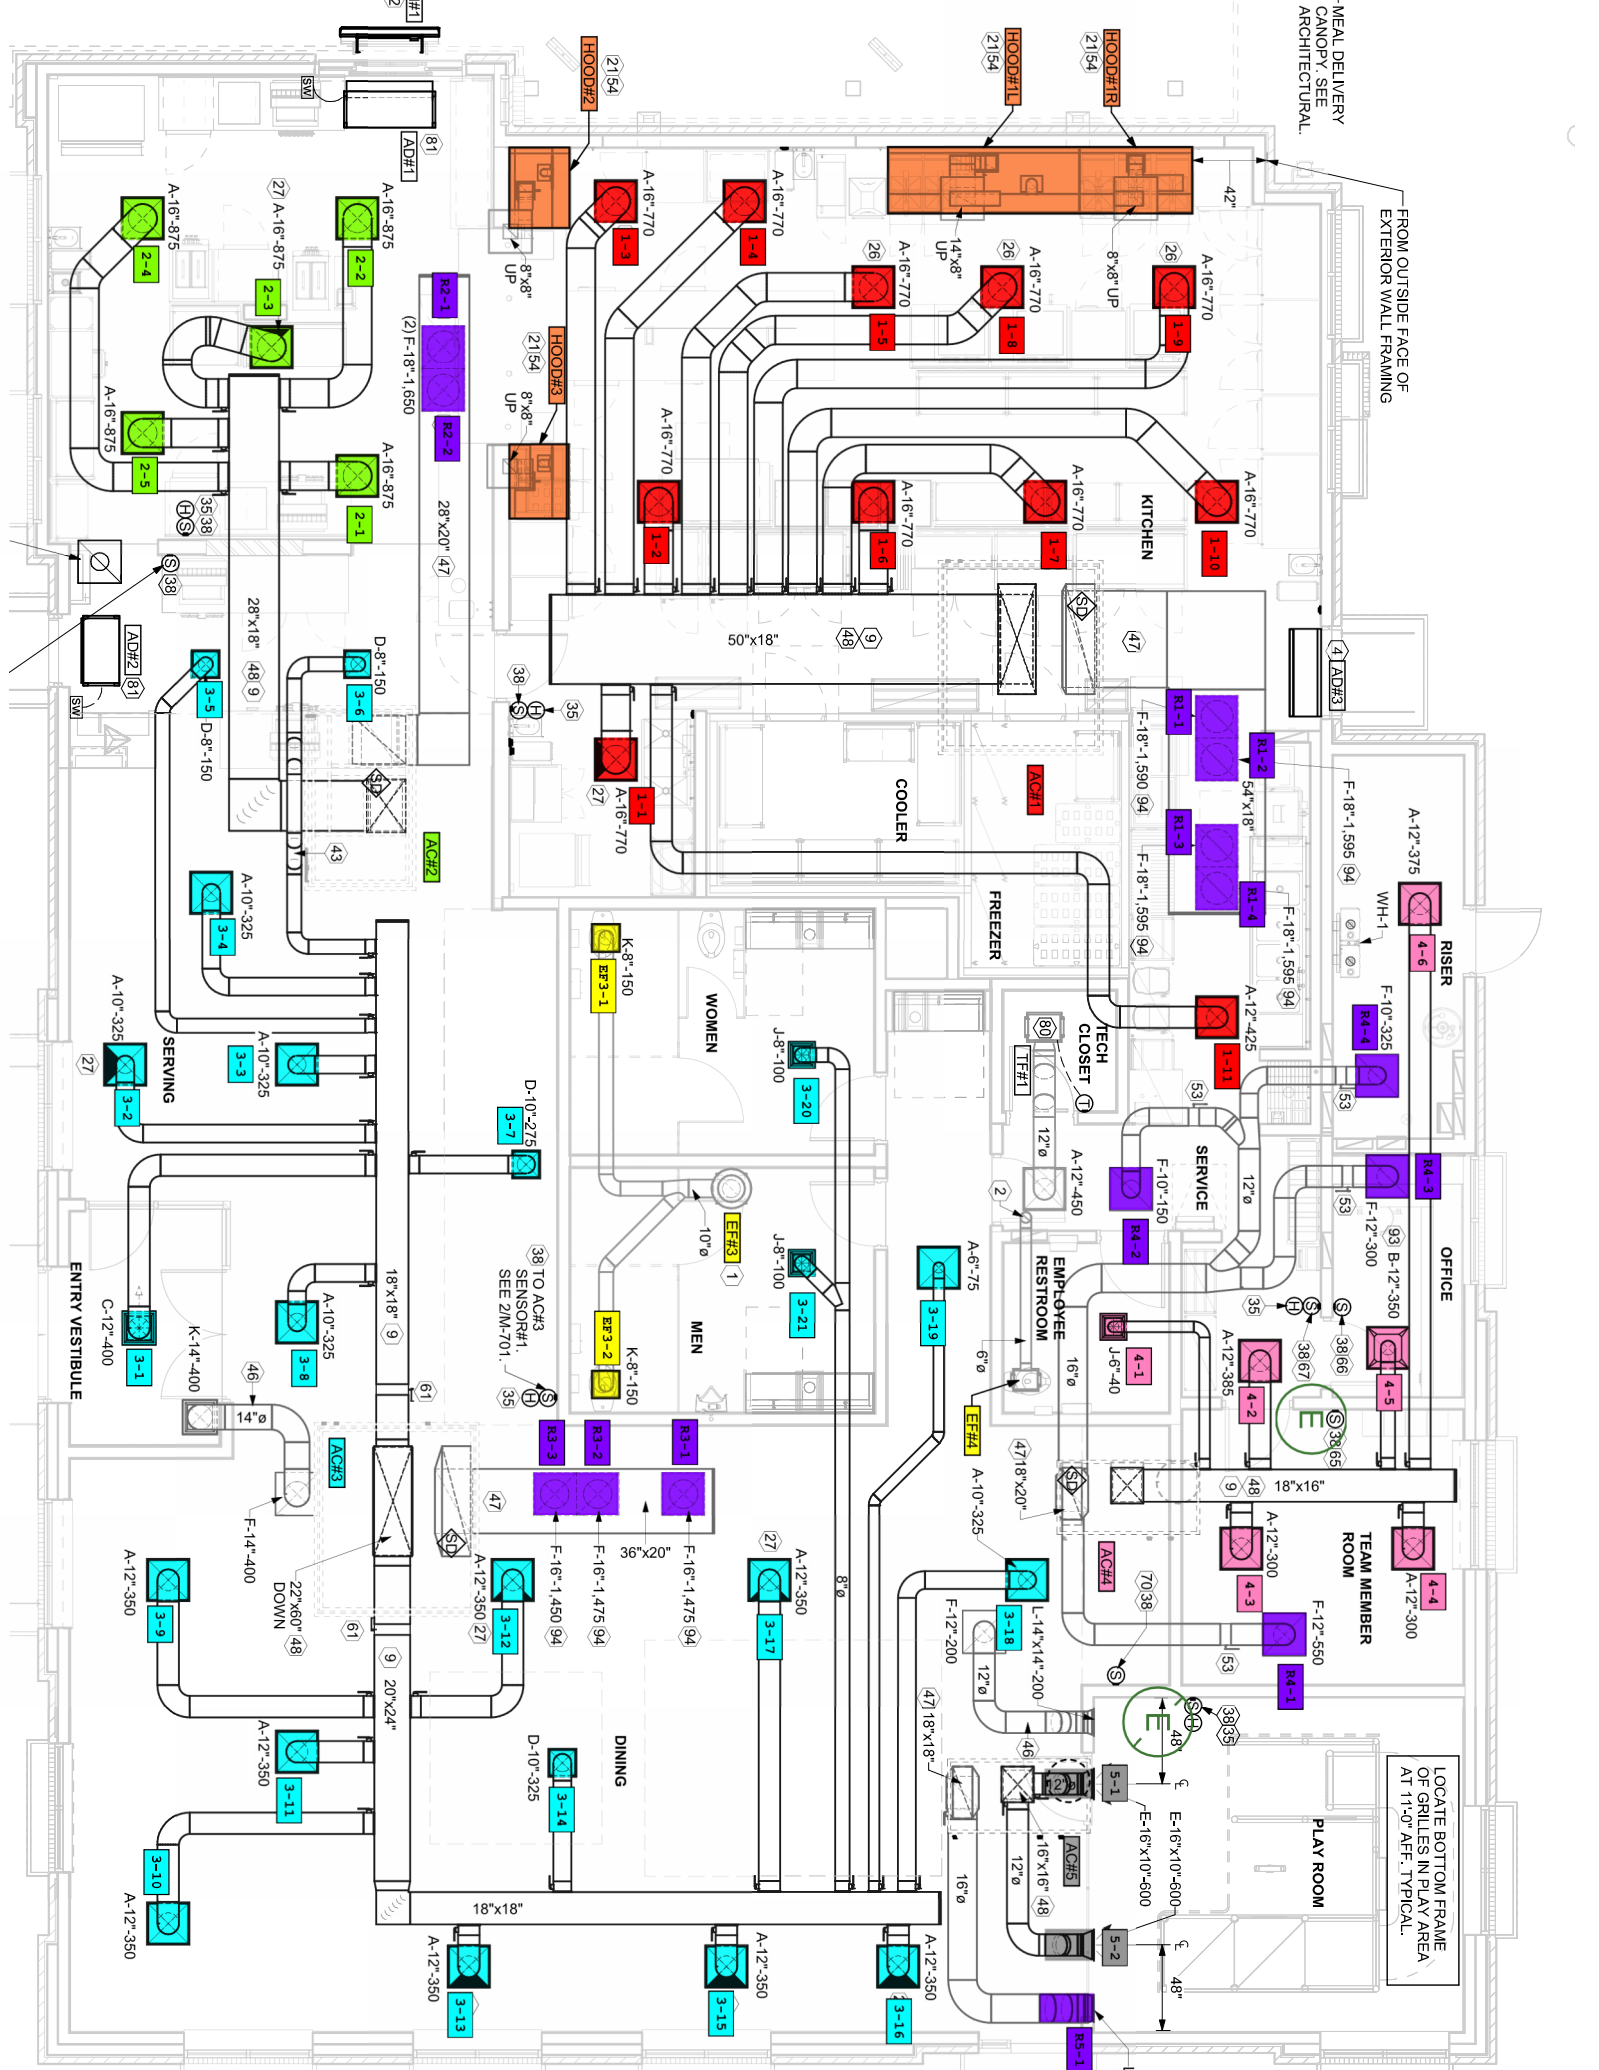

MEAL DELIVERY CANOPY. SEE ARCHITECTURAL.
FROM OUTSIDE FACE OF EXTERIOR WALL FRAMING

LOCATE BOTTOM FRAME OF GRILLES IN PLAY AREA AT 11'-0" AFF. TYPICAL.