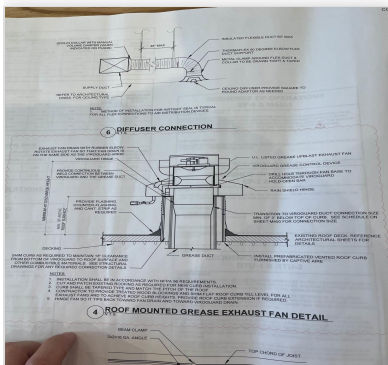

Project Issue Response Details

- **01/06/2025 National TAB - Tyler Youells**
  - PER Revision KEF-1 is supposed to have a Viroguard Grease trough installed and not a grease cup.