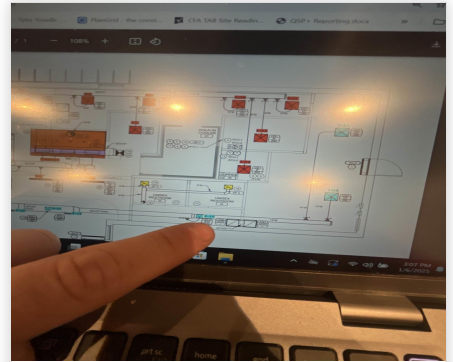

Section	Page #
Remarks	3

Issue List

- Dining-BOH Transfer Grille
- KEF-1 Grease cup
- KEF-1 Lid latches
- Kitchen Transfer Grille

12-30-24 CAVA BRUNSWICK, NJ (MIDSTATE MALL)

Project Issue Information

Issue Name : Dining-BOH Transfer Grille
Description : Transfer grille is not connected from dining corridor to the BOH storage room. Duct connection at the one grille is not well sealed.
Created By : National TAB **Assigned To :** National TAB - Tyler Youells
Status : Open
Priority : Low **Asset Tag :**
Originated Date : 01/06/2025 - Tyler Youells - National TAB

Project Issue File Details

01/06/2025

01/06/2025

01/06/2025

12-30-24 CAVA BRUNSWICK, NJ (MIDSTATE MALL)

Project Issue Information

Issue Name : KEF-1 Grease cup
Description : KEF-1 Grease cup is not yet installed. Grease will drip onto roof when cooking starts
Created By : National TAB **Assigned To :** National TAB - Tyler Youells
Status : Open
Priority : Low **Asset Tag :**
Originated Date : 01/06/2025 - Tyler Youells - National TAB