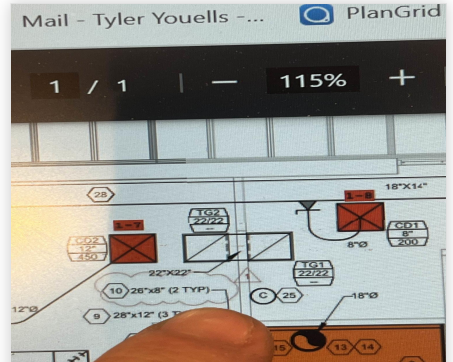

01/06/2025