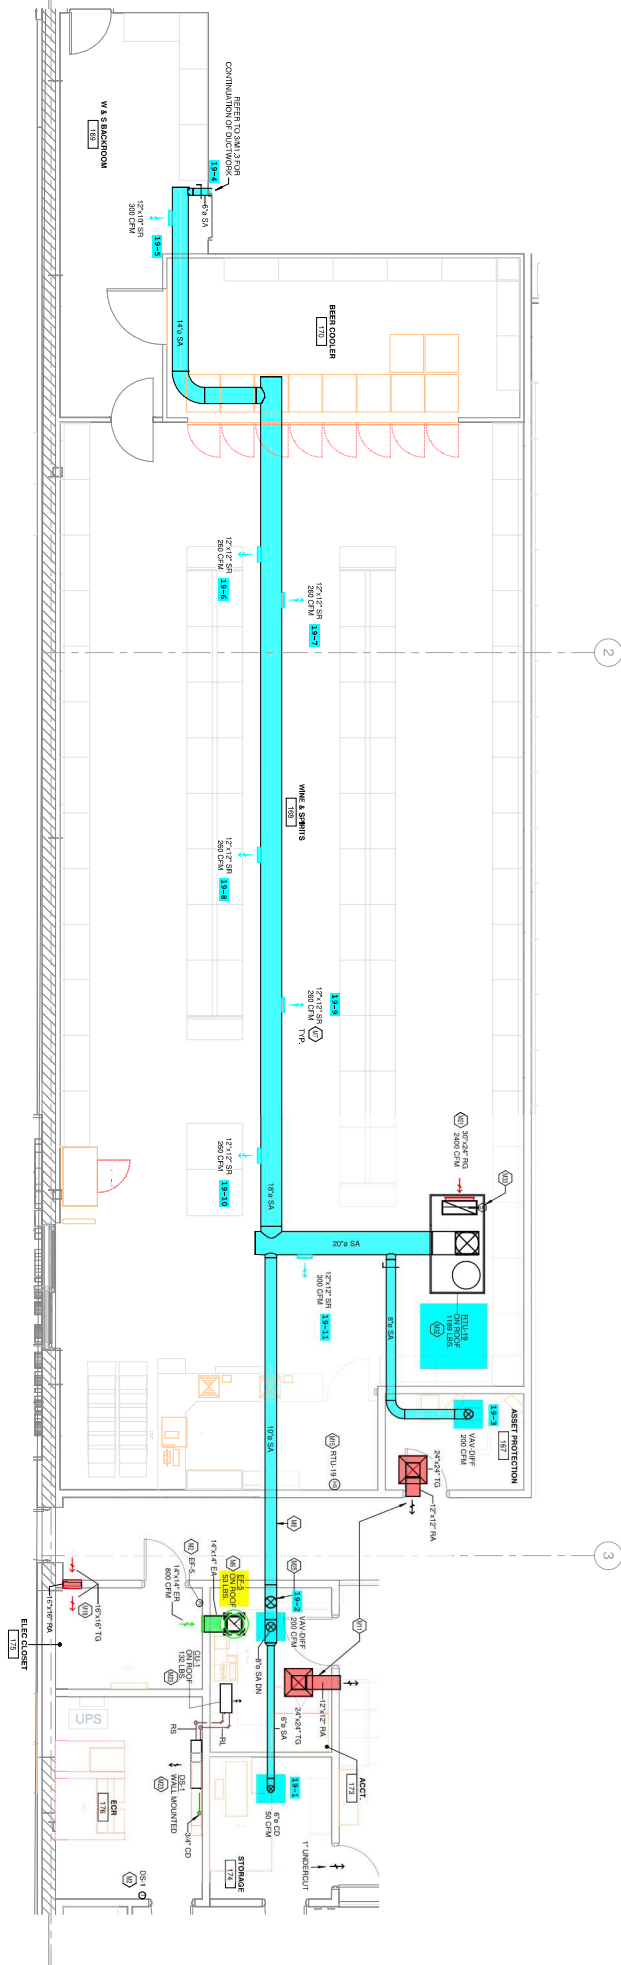

2 HVAC ENLARGED PLAN - BAKERY
1/4" = 5'-0"

3 HVAC ENLARGED PLAN - BAKERY
1/4" = 5'-0"